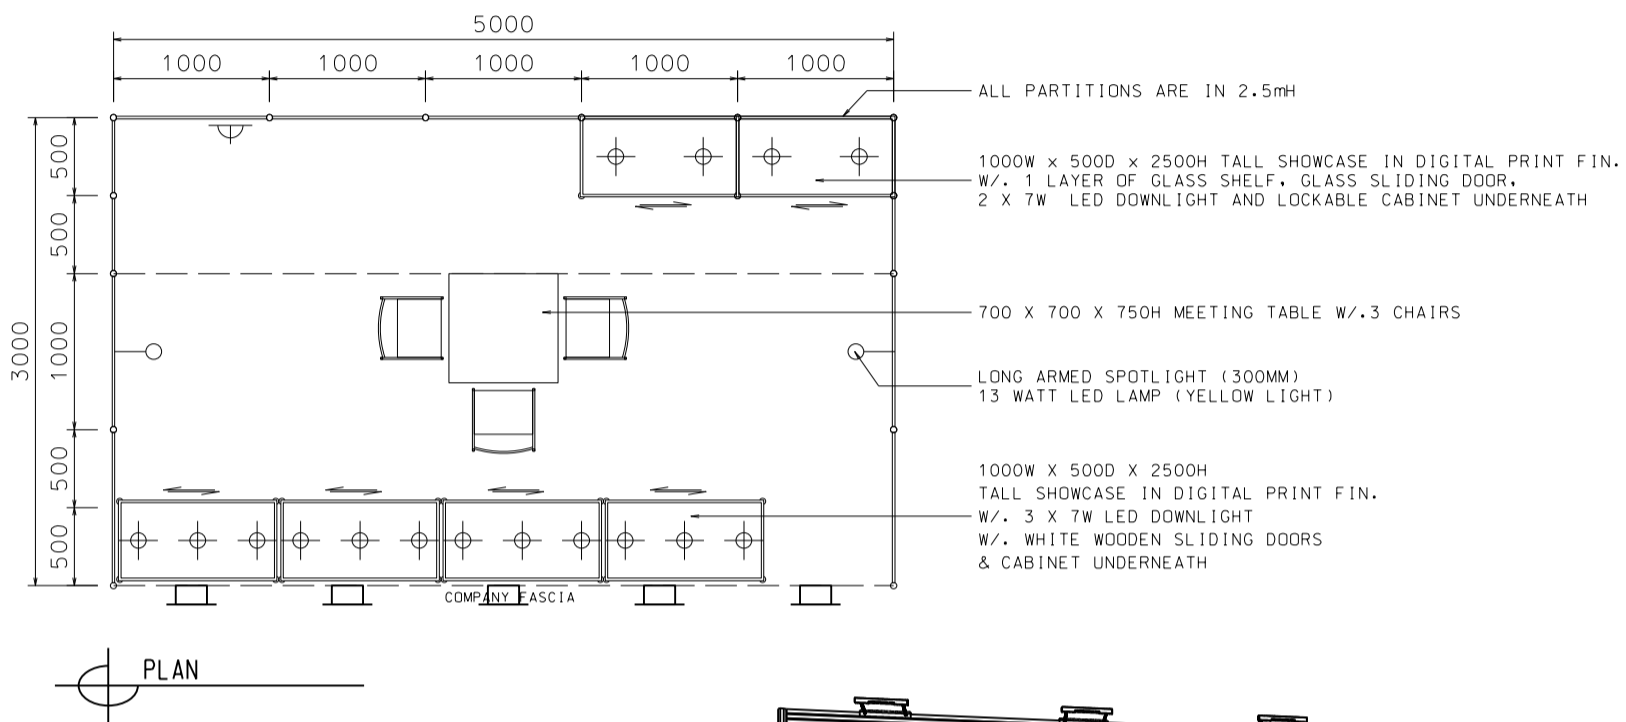

Bespoke Jewellery (Package A)

5M X 3M Non-Corner Booth

五米乘三米標準攤位(訂製珠寶首飾)

BOOTH SPECIFICATIONS		QTY.
	1000W x 500D x 2500H TALL SHOWCASE IN DIGITAL PRINT FIN. & WHITE SLIDING DOORS W/. 3 X 7W LED DOWNLIGHT, CABINET UNDERNEATH	4
	1000W x 500D x 2500H TALL SHOWCASE IN DIGITAL PRINT FIN. W/. 2 X 7W LED DOWNLIGHT, 1 LAYER OF GLASS SHELF & GLASS SLIDING DOOR	2
	LONG ARMED SPOTLIGHT (300MM) 13 WATT LED LAMP (YELLOW LIGHT)	2
	500W SQUARE PIN POWER SOCKET	1
	24W LED GILBERT LAMP	5
	700W x 700D x 750H MEETING TABLE	1
	BLACK LEATHER CHAIR	3
	CEILING BEAM	5M
	RUBBISH BIN & CARPET (15sqm.)	