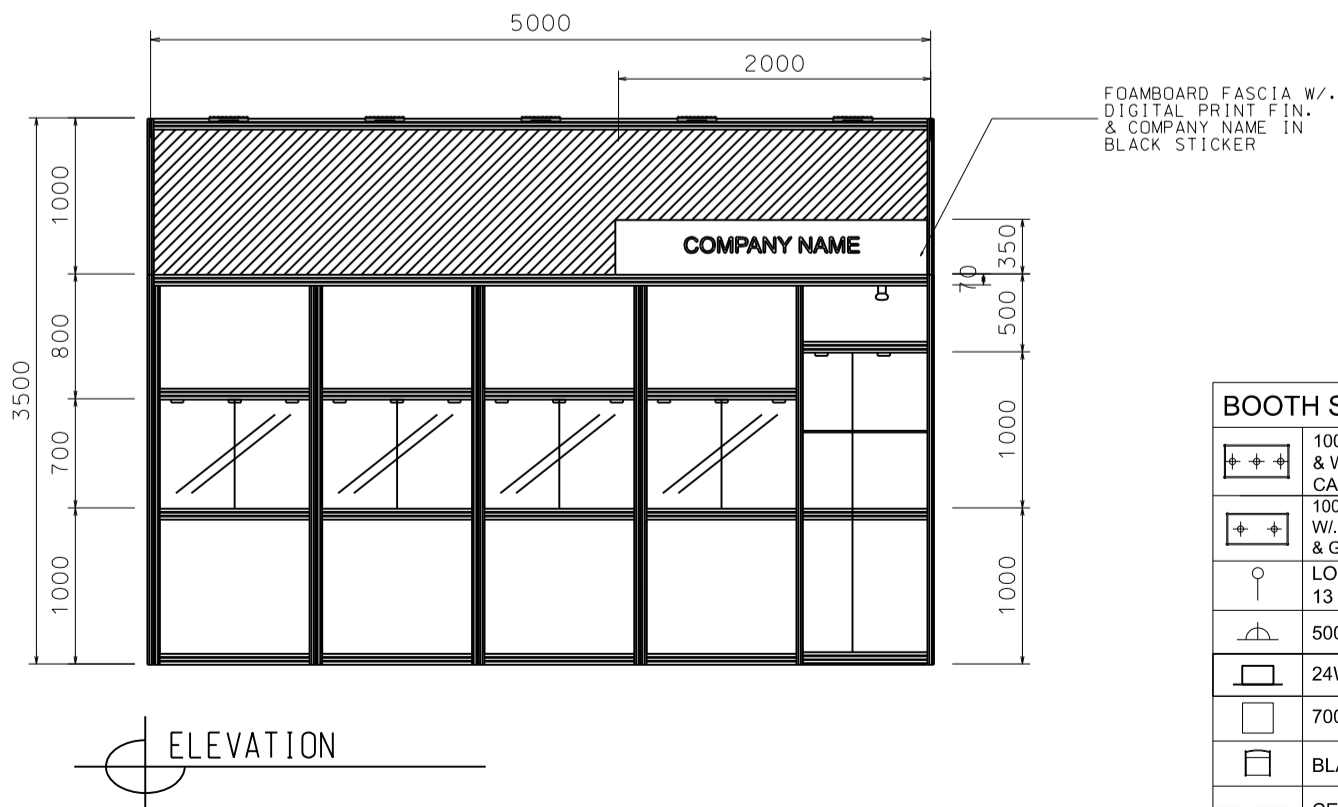

Bespoke Jewellery (Package A)

5M X 3M Non-Corner Booth

五米乘三米標準攤位(訂製珠寶首飾)

BOOTH SPECIFICATIONS		QTY.
	1000W x 500D x 2500H TALL SHOWCASE IN DIGITAL PRINT FIN. & WHITE SLIDING DOORS W/. 3 X 7W LED DOWNLIGHT, CABINET UNDERNEATH	4
	1000W x 500D x 2500H TALL SHOWCASE IN DIGITAL PRINT FIN. W/. 2 X 7W LED DOWNLIGHT, 1 LAYER OF GLASS SHELF & GLASS SLIDING DOOR	2
	LONG ARMED SPOTLIGHT (300MM) 13 WATT LED LAMP (YELLOW LIGHT)	2
	500W SQUARE PIN POWER SOCKET	1
	24W LED GILBERT LAMP	5
	700W x 700D x 750H MEETING TABLE	1
	BLACK LEATHER CHAIR	3
	CEILING BEAM	5M
	RUBBISH BIN & CARPET (15sqm.)	