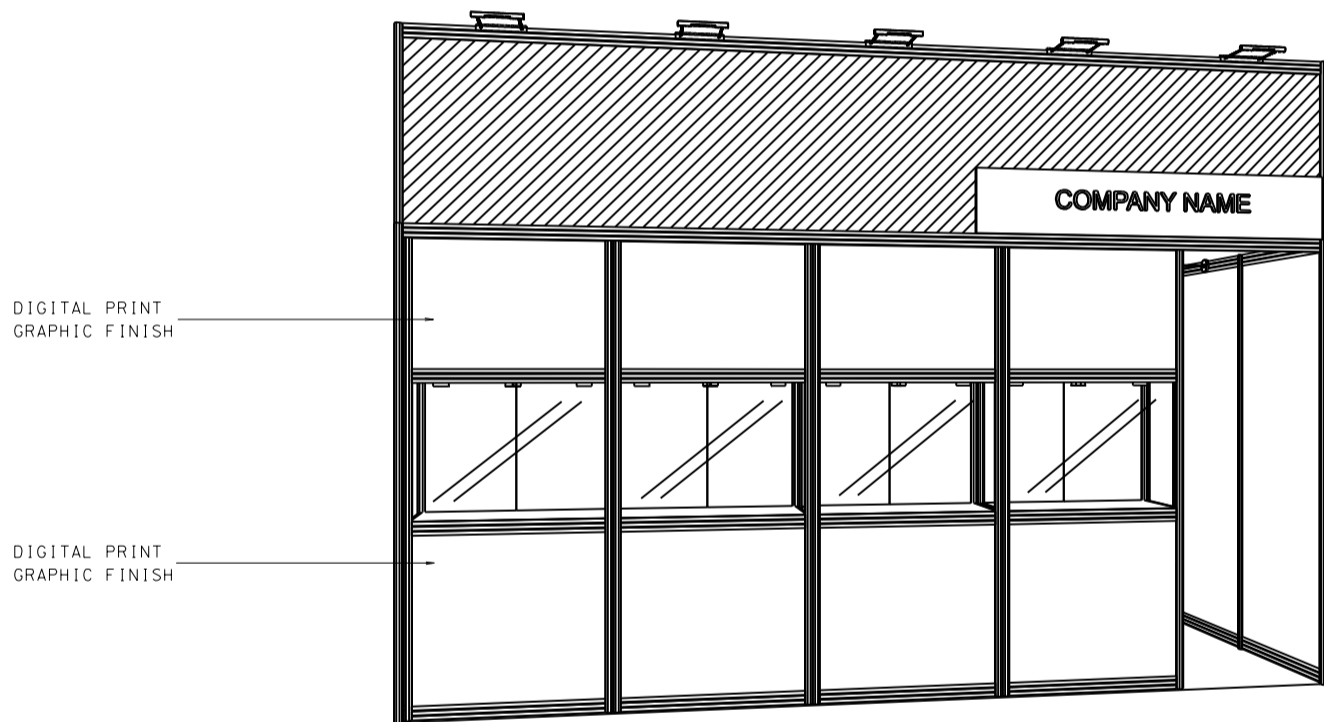

Bespoke Jewellery (Package A)

5M X 3M Non-Corner Booth

五米乘三米標準攤位(訂製珠寶首飾)

BOOTH SPECIFICATIONS		QTY.
	1000W x 500D x 2500H TALL SHOWCASE IN DIGITAL PRINT FIN. & WHITE SLIDING DOORS W/. 3 X 7W LED DOWNLIGHT, CABINET UNDERNEATH	4
	1000W x 500D x 2500H TALL SHOWCASE IN DIGITAL PRINT FIN. W/. 2 X 7W LED DOWNLIGHT, 1 LAYER OF GLASS SHELF & GLASS SLIDING DOOR	2
	LONG ARMED SPOTLIGHT (300MM) 13 WATT LED LAMP (YELLOW LIGHT)	2
	500W SQUARE PIN POWER SOCKET	1
	24W LED GILBERT LAMP	5
	700W x 700D x 750H MEETING TABLE	1
	BLACK LEATHER CHAIR	3
	CEILING BEAM	5M
	RUBBISH BIN & CARPET (15sqm.)	