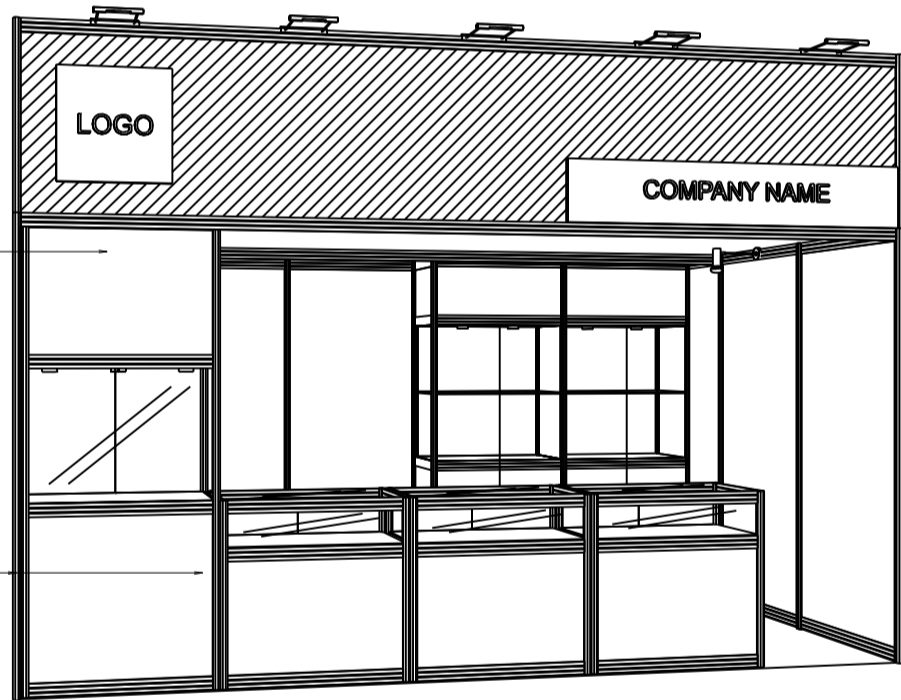

Brand Name Gallery (OPTION B)

5M X 3M Non-Corner Booth

五米乘三米標準攤位

BOOTH SPECIFICATIONS		QTY.
	1000W x 500D x 1000H TABLE SHOWCASE COUNTER IN DIGITAL PRINT FIN., W/. 3 X 7W LED TRACK LIGHT ON 2.5mH	3
	1000W x 500D x 2500H TALL SHOWCASE IN DIGITAL PRINT FIN. & WHITE SLIDING DOORS W/. 3 X 7W LED DOWNLIGHT, CABINET UNDERNEATH	1
	1000W x 500D x 2500H TALL SHOWCASE IN DIGITAL PRINT FIN. W/. 2 X 7W LED DOWNLIGHT, 1 LAYER OF GLASS SHELF & GLASS SLIDING DOOR	2
	LONG ARMED SPOTLIGHT (300MM) 13 WATT LED LAMP (YELLOW LIGHT)	2
	500W SQUARE PIN POWER SOCKET	1
	24W LED GILBERT LAMP	5
	700W x 700D x 750H MEETING TABLE	1
	BLACK LEATHER CHAIR	3
	CEILING BEAM	5M
	RUBBISH BIN & CARPET (15sqm.)	