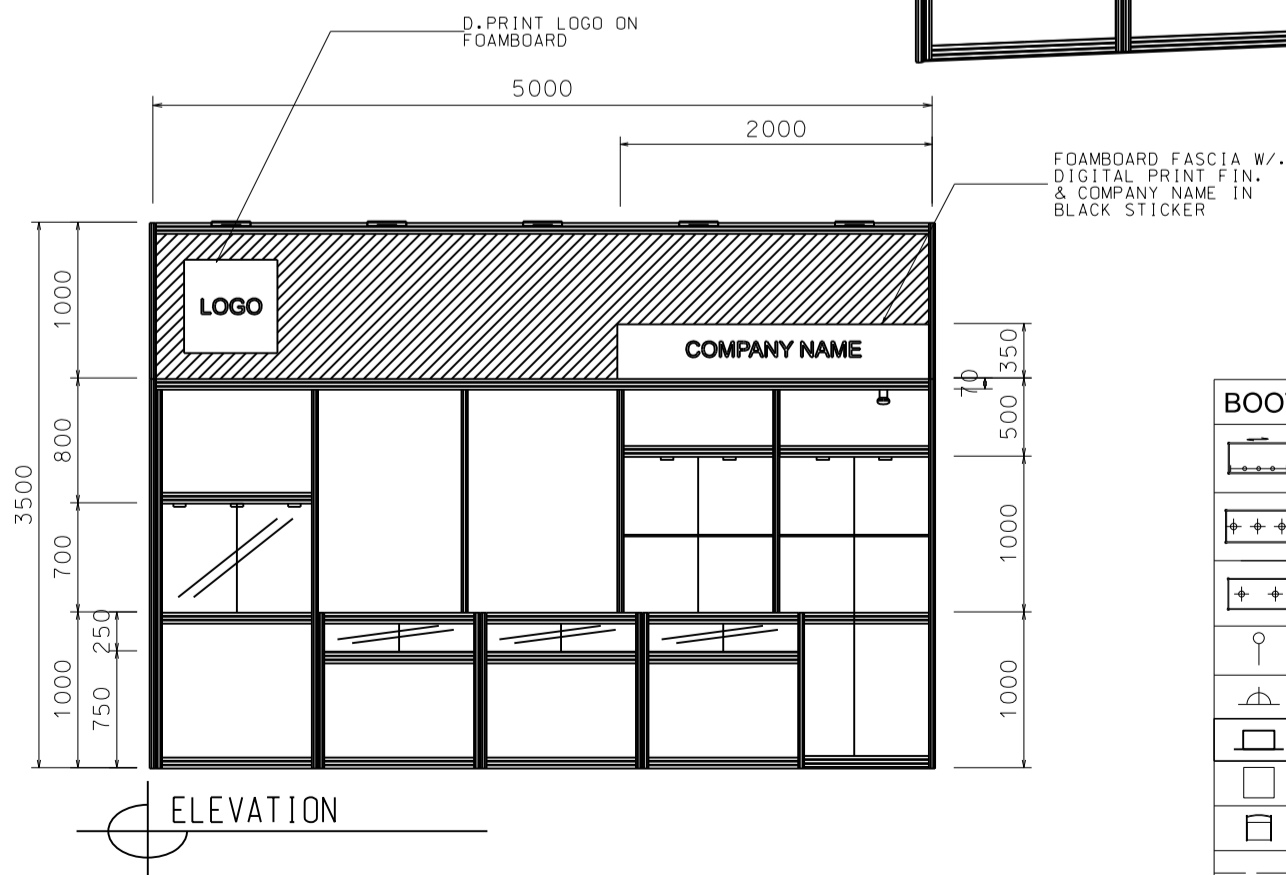

Brand Name Gallery (OPTION B)

5M X 3M Non-Corner Booth

五米乘三米標準攤位

BOOTH SPECIFICATIONS		QTY.
	1000W x 500D x 1000H TABLE SHOWCASE COUNTER IN DIGITAL PRINT FIN., W/. 3 X 7W LED TRACK LIGHT ON 2.5mH	3
	1000W x 500D x 2500H TALL SHOWCASE IN DIGITAL PRINT FIN. & WHITE SLIDING DOORS W/. 3 X 7W LED DOWNLIGHT, CABINET UNDERNEATH	1
	1000W x 500D x 2500H TALL SHOWCASE IN DIGITAL PRINT FIN. W/. 2 X 7W LED DOWNLIGHT, 1 LAYER OF GLASS SHELF & GLASS SLIDING DOOR	2
	LONG ARMED SPOTLIGHT (300MM) 13 WATT LED LAMP (YELLOW LIGHT)	2
	500W SQUARE PIN POWER SOCKET	1
	24W LED GILBERT LAMP	5
	700W x 700D x 750H MEETING TABLE	1
	BLACK LEATHER CHAIR	3
	CEILING BEAM	5M
	RUBBISH BIN & CARPET (15sqm.)	