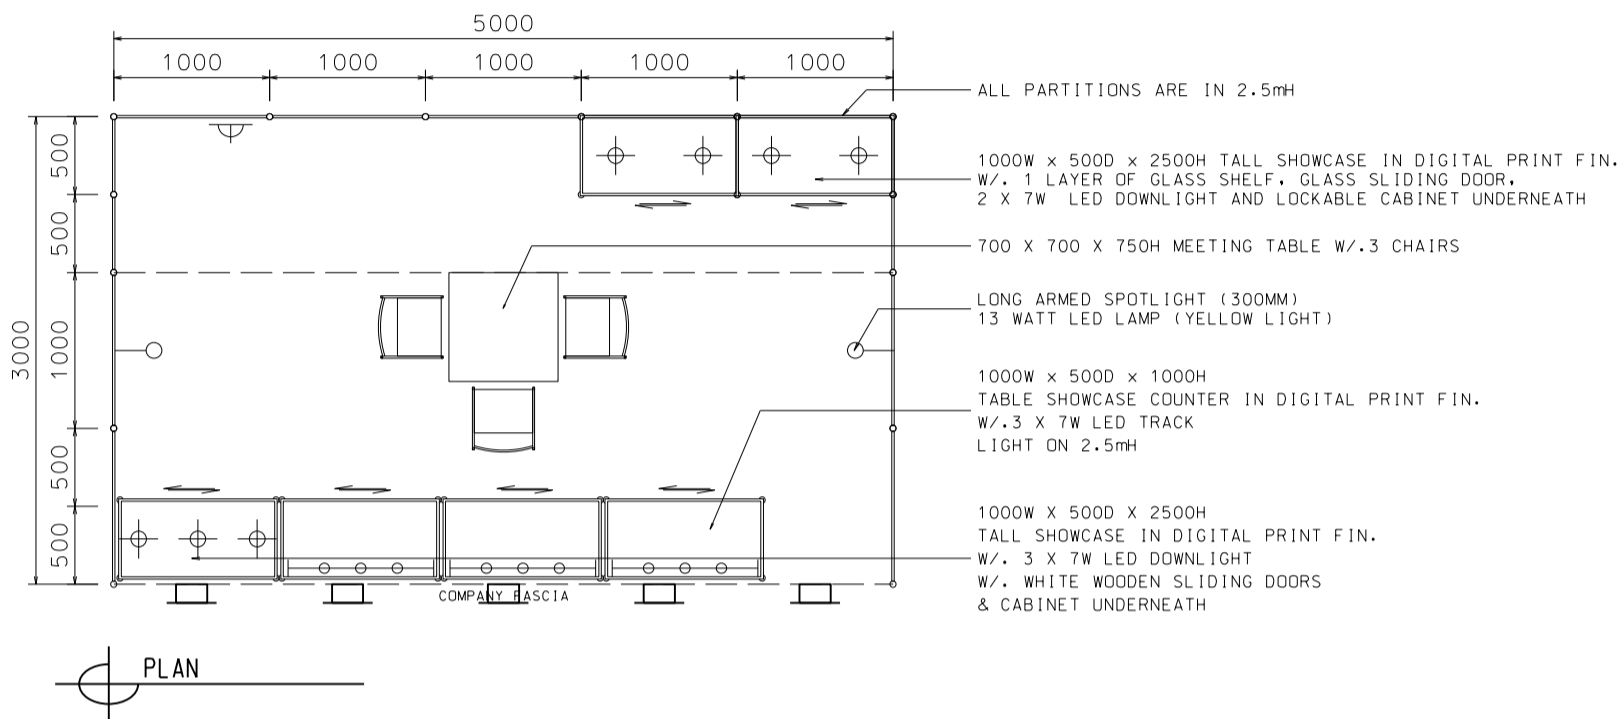

Brand Name Gallery (OPTION B)

5M X 3M Non-Corner Booth

五米乘三米標準攤位

BOOTH SPECIFICATIONS		QTY.
	1000W x 500D x 1000H TABLE SHOWCASE COUNTER IN DIGITAL PRINT FIN., W/. 3 X 7W LED TRACK LIGHT ON 2.5mH	3
	1000W x 500D x 2500H TALL SHOWCASE IN DIGITAL PRINT FIN. & WHITE SLIDING DOORS W/. 3 X 7W LED DOWNLIGHT, CABINET UNDERNEATH	1
	1000W x 500D x 2500H TALL SHOWCASE IN DIGITAL PRINT FIN. W/. 2 X 7W LED DOWNLIGHT, 1 LAYER OF GLASS SHELF & GLASS SLIDING DOOR	2
	LONG ARMED SPOTLIGHT (300MM) 13 WATT LED LAMP (YELLOW LIGHT)	2
	500W SQUARE PIN POWER SOCKET	1
	24W LED GILBERT LAMP	5
	700W x 700D x 750H MEETING TABLE	1
	BLACK LEATHER CHAIR	3
	CEILING BEAM	5M
	RUBBISH BIN & CARPET (15sqm.)	