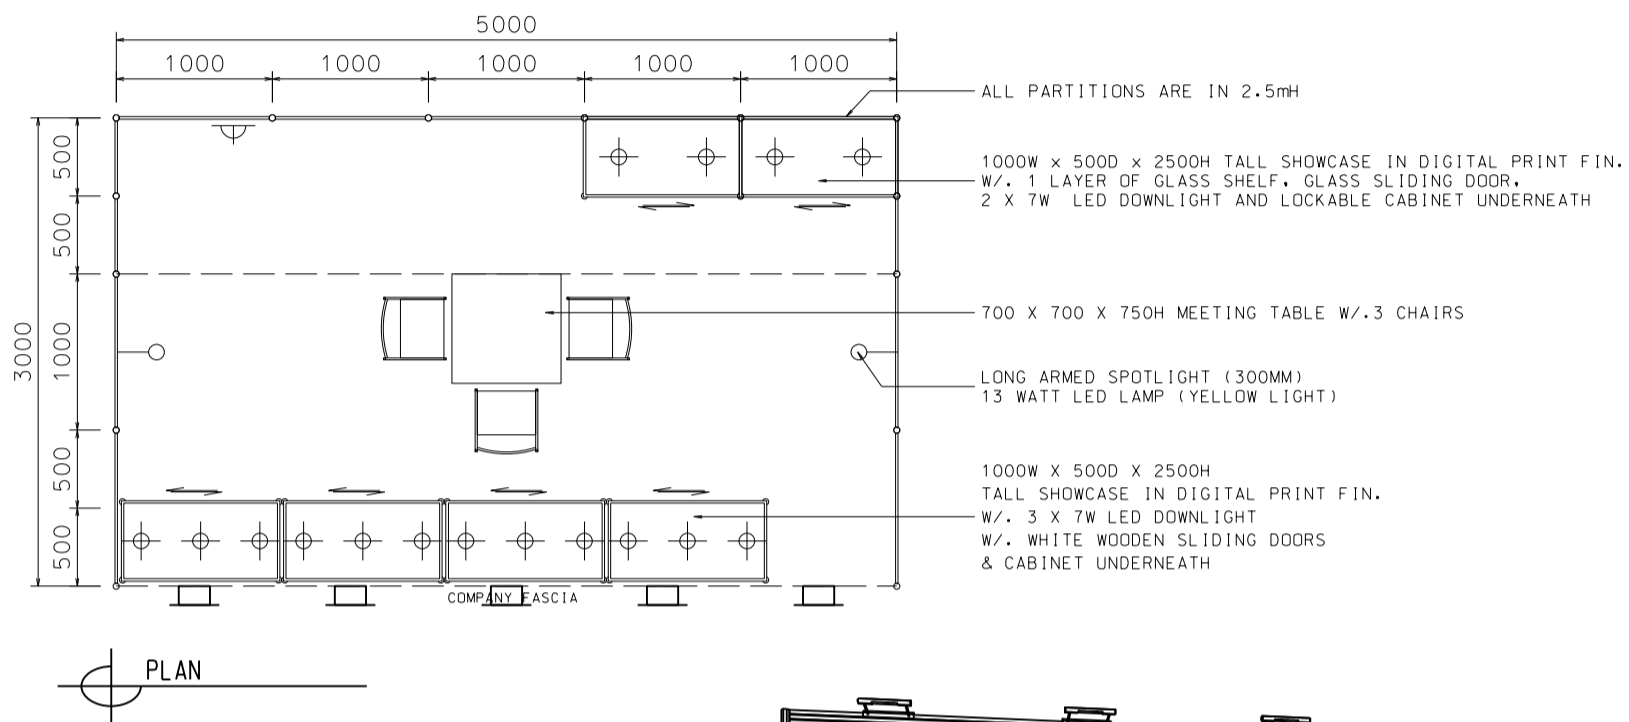

### Brand Name Gallery (OPTION A)

5M X 3M Non-Corner Booth

五米乘三米標準攤位

BOOTH SPECIFICATIONS		QTY.
	1000W x 500D x 2500H TALL SHOWCASE IN DIGITAL PRINT FIN. & WHITE SLIDING DOORS W/. 3 X 7W LED DOWNLIGHT, CABINET UNDERNEATH	4
	1000W x 500D x 2500H TALL SHOWCASE IN DIGITAL PRINT FIN. W/. 2 X 7W LED DOWNLIGHT, 1 LAYER OF GLASS SHELF & GLASS SLIDING DOOR	2
	LONG ARMED SPOTLIGHT (300MM) 13 WATT LED LAMP (YELLOW LIGHT)	2
	500W SQUARE PIN POWER SOCKET	1
	24W LED GILBERT LAMP	5
	700W x 700D x 750H MEETING TABLE	1
	BLACK LEATHER CHAIR	3
	CEILING BEAM	5M
	RUBBISH BIN & CARPET (15sqm.)	