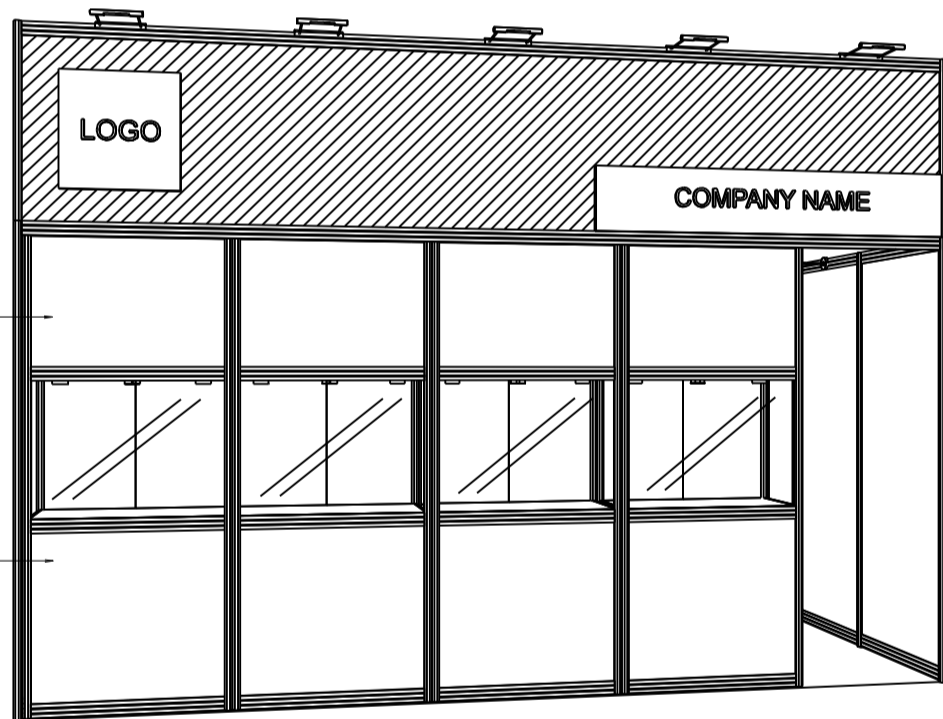

### Brand Name Gallery (OPTION A)

5M X 3M Non-Corner Booth

五米乘三米標準攤位

BOOTH SPECIFICATIONS		QTY.
	1000W x 500D x 2500H TALL SHOWCASE IN DIGITAL PRINT FIN. & WHITE SLIDING DOORS W/. 3 X 7W LED DOWNLIGHT, CABINET UNDERNEATH	4
	1000W x 500D x 2500H TALL SHOWCASE IN DIGITAL PRINT FIN. W/. 2 X 7W LED DOWNLIGHT, 1 LAYER OF GLASS SHELF & GLASS SLIDING DOOR	2
	LONG ARMED SPOTLIGHT (300MM) 13 WATT LED LAMP (YELLOW LIGHT)	2
	500W SQUARE PIN POWER SOCKET	1
	24W LED GILBERT LAMP	5
	700W x 700D x 750H MEETING TABLE	1
	BLACK LEATHER CHAIR	3
	CEILING BEAM	5M
	RUBBISH BIN & CARPET (15sqm.)	