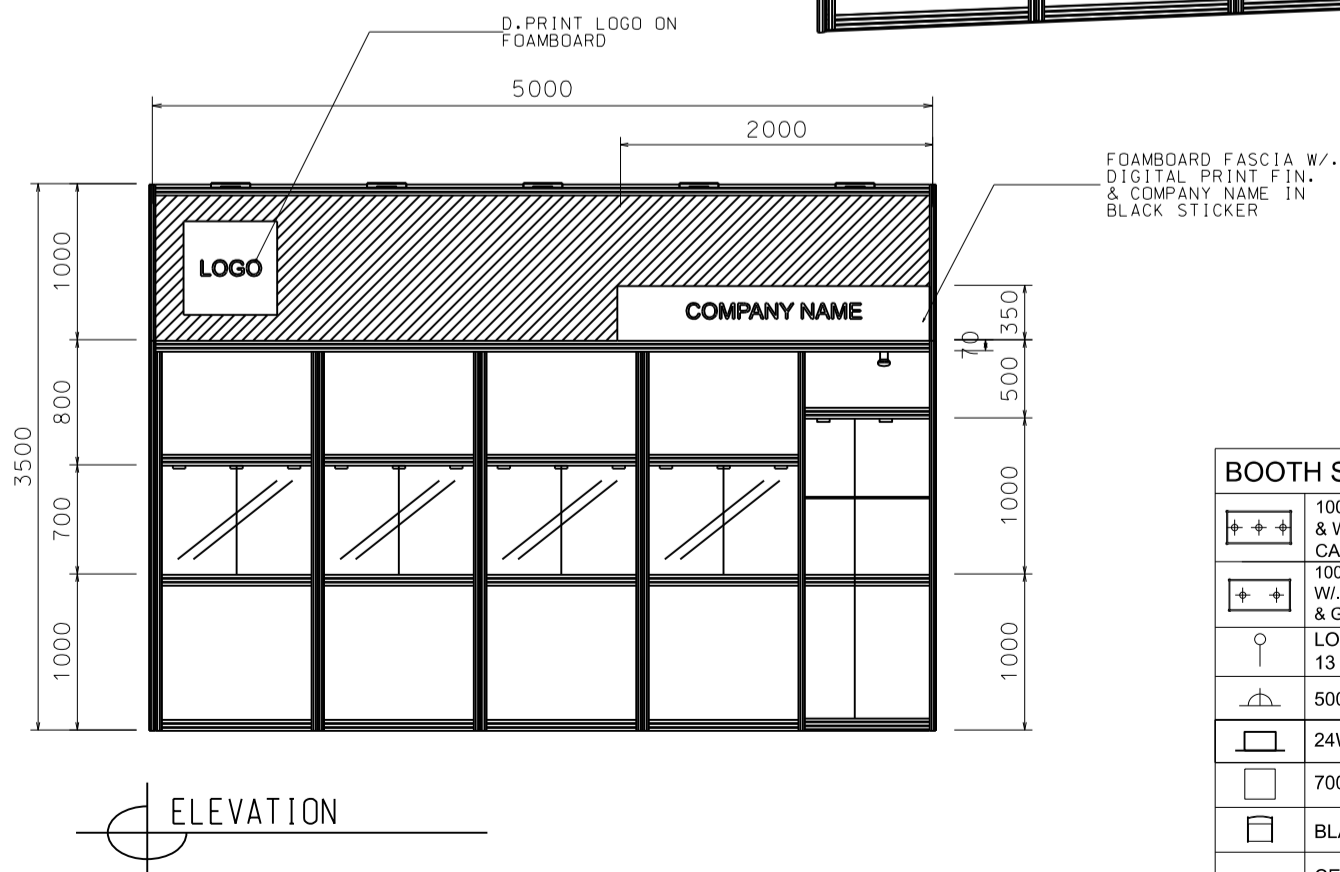

### Brand Name Gallery (OPTION A)

5M X 3M Non-Corner Booth

五米乘三米標準攤位

BOOTH SPECIFICATIONS		QTY.
	1000W x 500D x 2500H TALL SHOWCASE IN DIGITAL PRINT FIN. & WHITE SLIDING DOORS W/. 3 X 7W LED DOWNLIGHT, CABINET UNDERNEATH	4
	1000W x 500D x 2500H TALL SHOWCASE IN DIGITAL PRINT FIN. W/. 2 X 7W LED DOWNLIGHT, 1 LAYER OF GLASS SHELF & GLASS SLIDING DOOR	2
	LONG ARMED SPOTLIGHT (300MM) 13 WATT LED LAMP (YELLOW LIGHT)	2
	500W SQUARE PIN POWER SOCKET	1
	24W LED GILBERT LAMP	5
	700W x 700D x 750H MEETING TABLE	1
	BLACK LEATHER CHAIR	3
	CEILING BEAM	5M
	RUBBISH BIN & CARPET (15sqm.)	