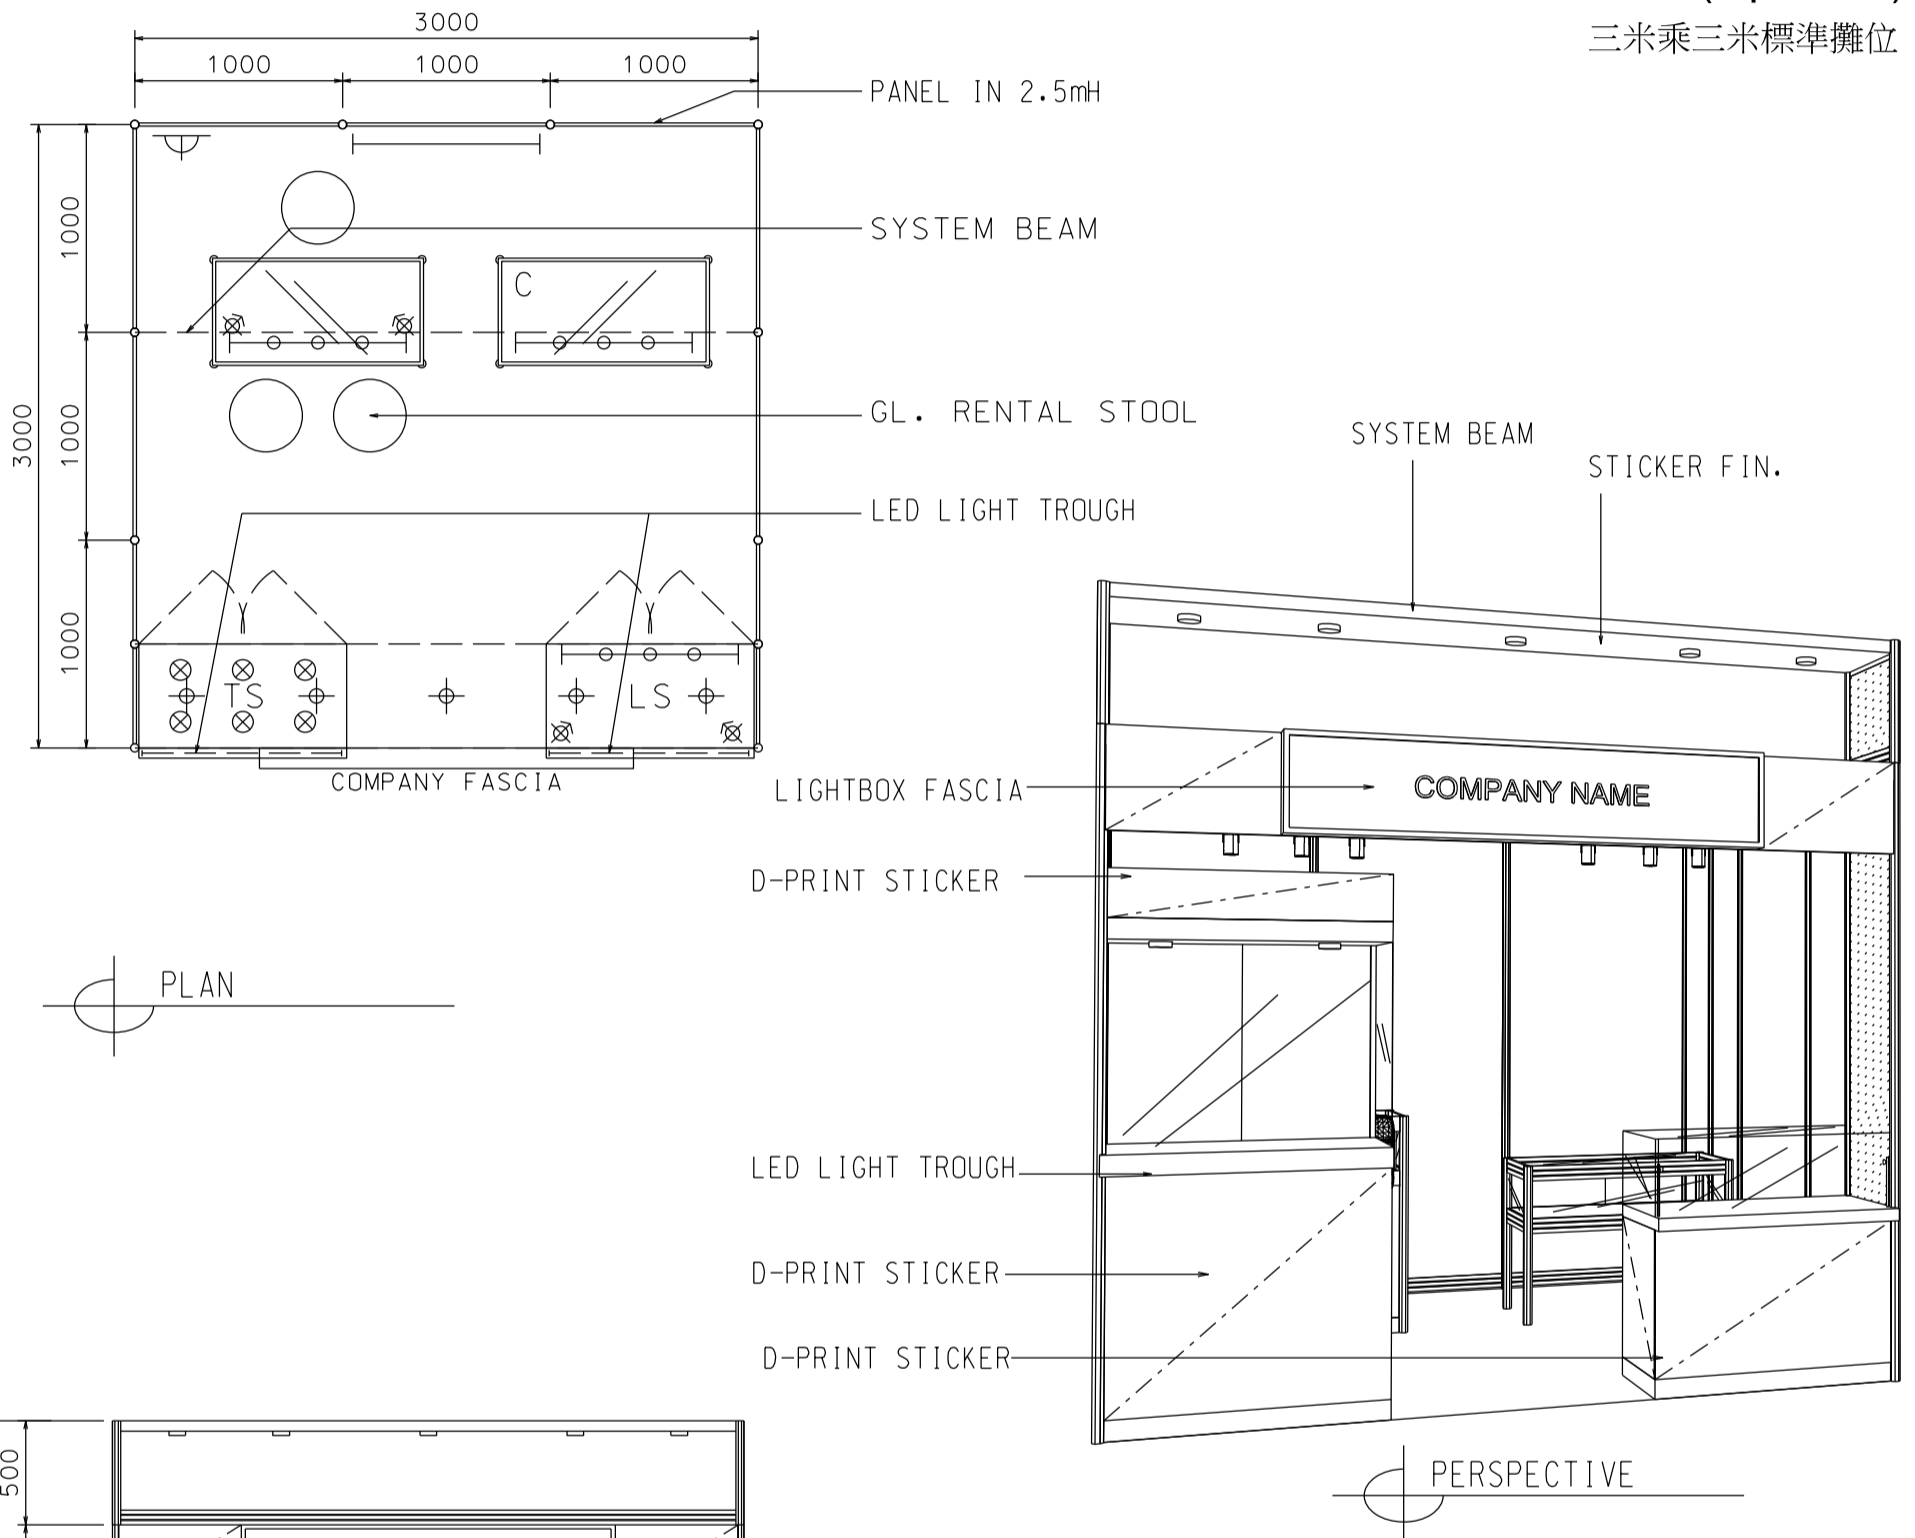

Antique & Vintage Jewellery Galleria

3m x 3m x 3mH Non-Corner Booth(Option A)

三米乘三米標準攤位

BOOTH SPECIFICATIONS		QTY.
	1000L x 500W x 2500H TALL SHOWCASE W/. WOODEN SWING DOOR AND 6 X 7W LED DOWNLIGHT (YELLOW LIGHT)	1
	1000L x 500W x 1000H LOW SHOWCASE (GLASS DOOR) W/. 2 X 7W LED SPOTLIGHT INSIDE (YELLOW LIGHT)	1
	1000L x 500W x 750H TABLE SHOWCASE	1
	1000L X 500W X 1000H TABLE SHOWCASE COUNTER W/. 2 X 7W LED SPOTLIGHT INSIDE (YELLOW LIGHT) IN STICKER LAMINATION	1
	3 X 7W LED TRACK LIGHT (YELLOW LIGHT)	3
	LED T5 TUBE (WHITE LIGHT)	1
	7W LED DOWNLIGHT (FOR FASCIA)	5
	GL. RENTAL STOOL (CB22WI)	3
	500W POWER SOCKET	1
	CEILING BEAM	6M
	RUBBISH BIN & CARPET (9sqm.)	