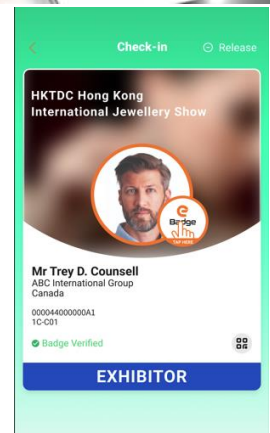

Special Circular 4 – e-Badge for Exhibitors

HKTDC Marketplace App

Your Smart Sourcing Companion

HOW TO GET YOUR EXHIBITOR E-BADGE

With rapid development of mobile technology and to provide the essential tools for SMEs to maximise business opportunities in the digital era, the [HKTDC Marketplace App](#) has been enhanced to upgrade buyer and exhibitor experience.

As part of this enhancement, we have launched the exhibitor e-Badge function within the App for a seamless fairground experience while being environmental friendly. You are highly recommended to make use of this new feature. You and your colleagues are required to **use your own personal device to redeem your own badge through logging in the App with your company Exhibitor Account.**