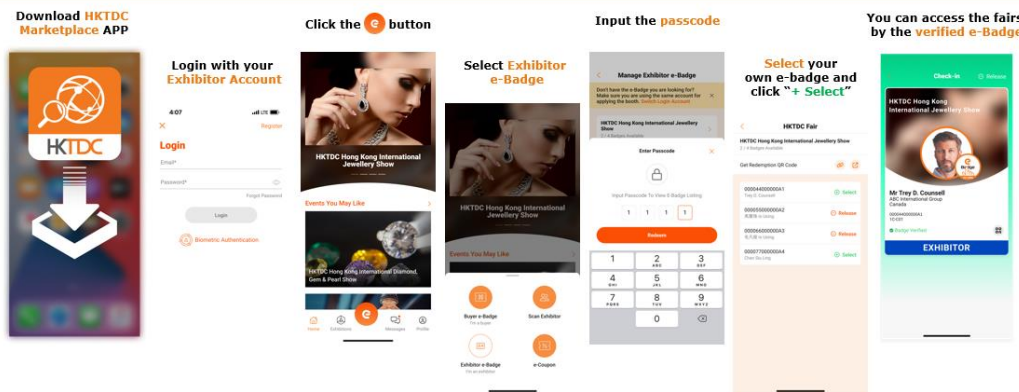

Special Circular 4 – e-Badge for Exhibitors

HKTDC Marketplace App

Your Smart Sourcing Companion

HOW TO GET YOUR EXHIBITOR E-BADGE

With rapid development of mobile technology and to provide the essential tools for SMEs to maximise business opportunities in the digital era, the [HKTDC Marketplace App](#) has been enhanced to upgrade buyer and exhibitor experience.

As part of this enhancement, we have launched the exhibitor e-Badge function within the App for a seamless fairground experience while being environmental friendly. You are highly recommended to make use of this new feature. You and your colleagues are required to **use your own personal device to redeem your own badge through logging in the App with your company Exhibitor Account.**

Video Tutorial: <https://www.youtube.com/watch?v=5-luHznCAIo>

Exhibitors are reminded that the Check-in counters are expected to be very busy on the move-in date, so you and your colleagues are **STRONGLY** recommended to redeem your Exhibitor e-Badge in advance so that you can **DIRECTLY** enter the fairground by showing your e-Badge upon arrival.