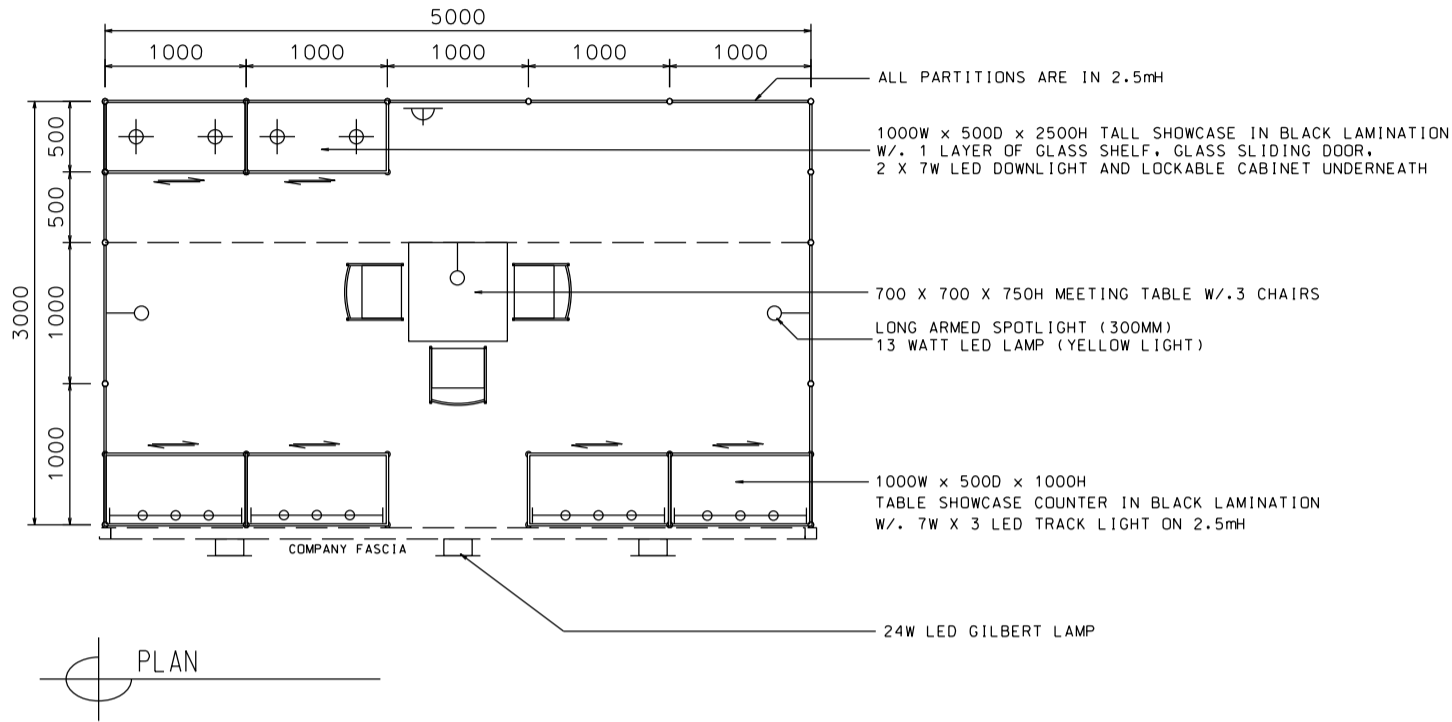

5M x 3M Deluxe Non-Corner Booth (Option C)

五米乘三米攤位

BOOTH SPECIFICATIONS		QTY.
	1000W x 500D x 1000H TABLE SHOWCASE COUNTER IN BLACK LAMINATION, W/. 7W x 3 LED TRACK LIGHT ON 2.5mH	4
	1000W x 500D x 2500H TALL SHOWCASE IN BLACK LAMINATION W/. 2 X 7W LED DOWNLIGHT, 1 LAYER OF GLASS SHELF & GLASS SLIDING DOOR	2
	LONG ARMED SPOTLIGHT (300MM) 13 WATT LED LAMP (YELLOW LIGHT)	3
	24W LED GILBERT LAMP (FOR FASCIA)	3
	500W SQUARE PIN POWER SOCKET	1
	700W x 700D x 750H MEETING TABLE	1
	BLACK LEATHER CHAIR	3
	CEILING BEAM	5M
	RUBBISH BIN & CARPET (15sqm.)	