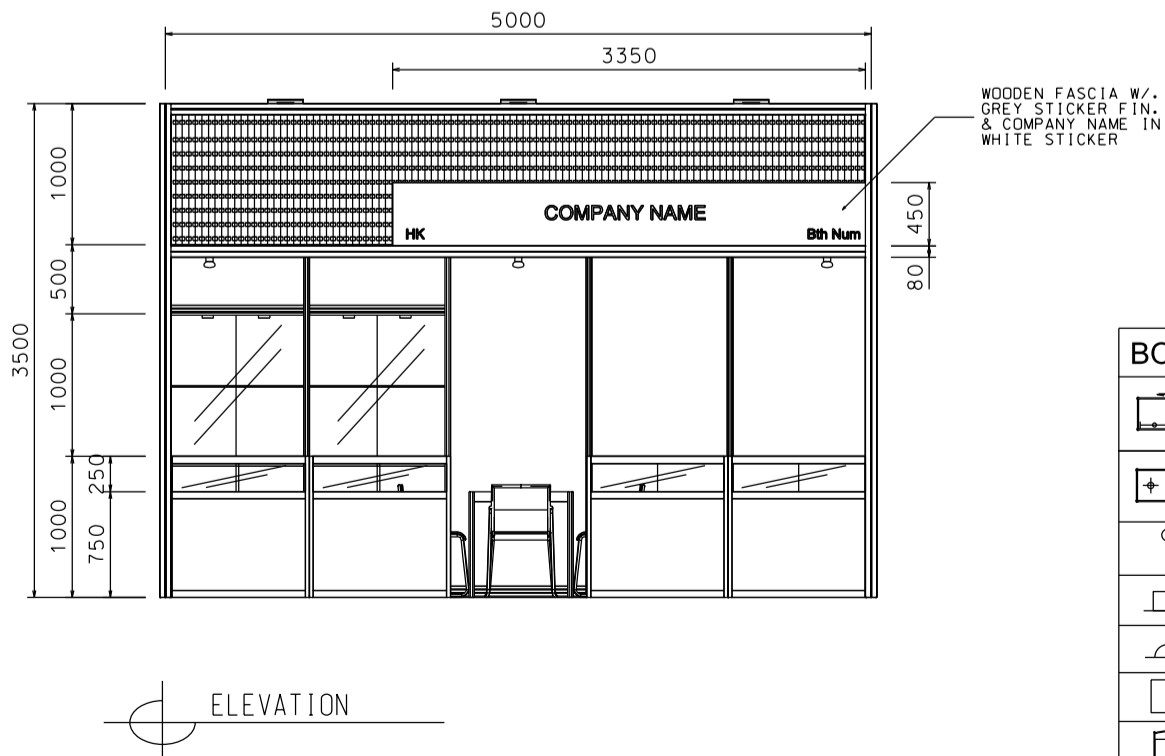

5M x 3M Deluxe Non-Corner Booth (Option C)

五米乘三米攤位

BOOTH SPECIFICATIONS		QTY.
	1000W x 500D x 1000H TABLE SHOWCASE COUNTER IN BLACK LAMINATION, W/. 7W x 3 LED TRACK LIGHT ON 2.5mH	4
	1000W x 500D x 2500H TALL SHOWCASE IN BLACK LAMINATION W/. 2 X 7W LED DOWNLIGHT, 1 LAYER OF GLASS SHELF & GLASS SLIDING DOOR	2
	LONG ARMED SPOTLIGHT (300MM) 13 WATT LED LAMP (YELLOW LIGHT)	3
	24W LED GILBERT LAMP (FOR FASCIA)	3
	500W SQUARE PIN POWER SOCKET	1
	700W x 700D x 750H MEETING TABLE	1
	BLACK LEATHER CHAIR	3
	CEILING BEAM	5M
	RUBBISH BIN & CARPET (15sqm.)	