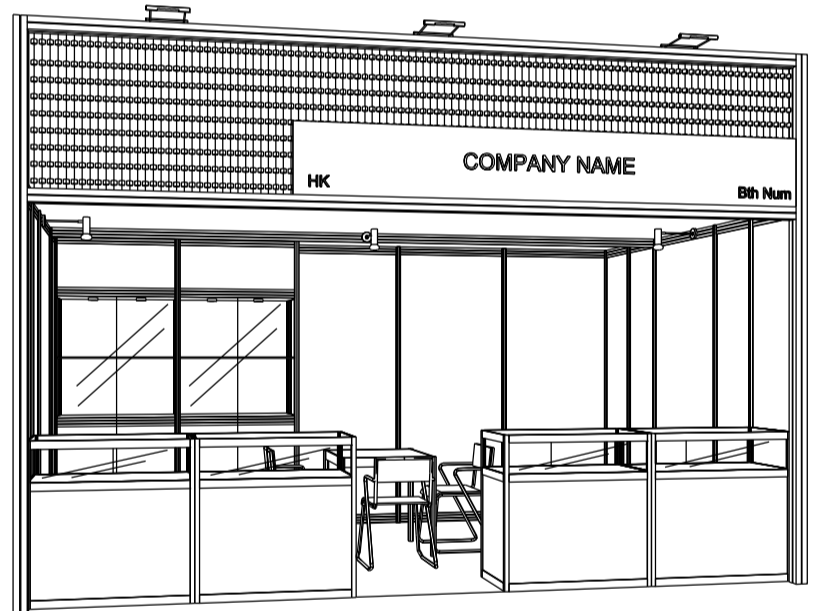

5M x 3M Deluxe Non-Corner Booth (Option C)

五米乘三米攤位

BOOTH SPECIFICATIONS		QTY.
	1000W x 500D x 1000H TABLE SHOWCASE COUNTER IN BLACK LAMINATION, W/. 7W x 3 LED TRACK LIGHT ON 2.5mH	4
	1000W x 500D x 2500H TALL SHOWCASE IN BLACK LAMINATION W/. 2 X 7W LED DOWNLIGHT, 1 LAYER OF GLASS SHELF & GLASS SLIDING DOOR	2
	LONG ARMED SPOTLIGHT (300MM) 13 WATT LED LAMP (YELLOW LIGHT)	3
	24W LED GILBERT LAMP (FOR FASCIA)	3
	500W SQUARE PIN POWER SOCKET	1
	700W x 700D x 750H MEETING TABLE	1
	BLACK LEATHER CHAIR	3
	CEILING BEAM	5M
	RUBBISH BIN & CARPET (15sqm.)	