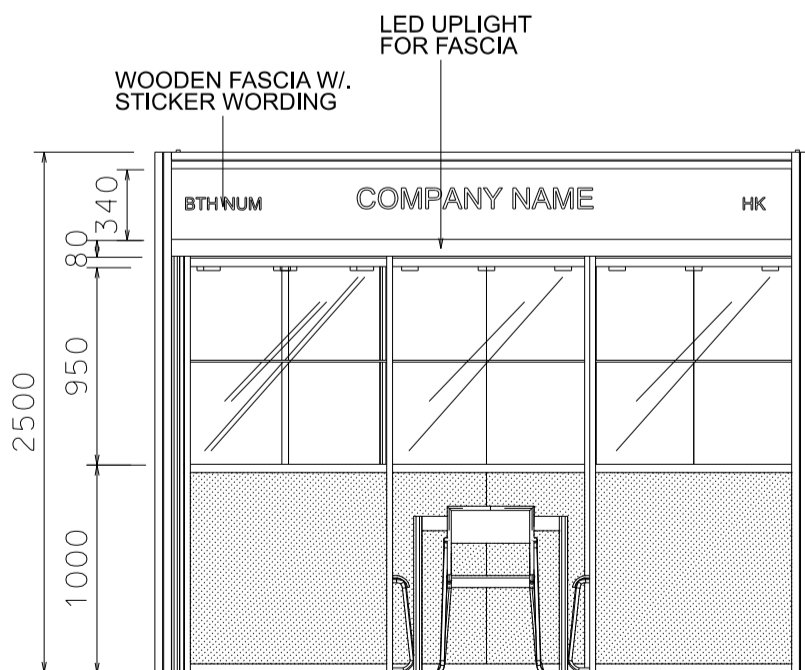

### TREASURES OF CRAFTSMANSHIP

3M x 3M Standard Booth

三米乘三米標準攤位

3K SYSTEM SHOWCASE W/  
3 X 7W LED SPOTLIGHT  
AND 1 LAYER OF 9mm GLASS SHELF  
(MAX. LOADING 10kg)

SQUARE MEETING TABLE W/  
3 CHAIRS

3K SYSTEM SHOWCASE W/  
3 X 7W LED DOWNLIGHT  
AND 1 LAYER OF 9mm GLASS SHELF  
(MAX. LOADING 10kg)

LED UPLIGHT  
FOR FASCIA

COMPANY FASCIA

PLAN

MAXIMA WITH  
BLACK STICKER FIN.

LED UPLIGHT  
FOR FASCIA

ADJ 7W LED  
DOWNLIGHT

SYSTEM SHOWCASE  
W/ GLASS DOOR

3K SYSTEM SHOWCASE

DIGITAL PRINT  
GRAPHIC PANEL BASE

PERSPECTIVE

WOODEN FASCIA W/  
STICKER WORDING

LED UPLIGHT  
FOR FASCIA

BTH NUM

COMPANY NAME

HK

ELEVATION

BOOTH SPECIFICATIONS		QTY.
	1000L TALL SHOWCASE W/ 3 X 7W LED DOWNLIGHT (FOR FRONTAGE ONLY) AND 1 LAYER OF 9mm GLASS SHELF (MAX. LOADING 10kg)	2
	1000L TALL SHOWCASE W/ 3 X 7W LED SPOTLIGHT (FOR BACKSIDE ONLY) AND 1 LAYER OF 9mm GLASS SHELF (MAX. LOADING 10kg)	2
	LONG ARMED SPOTLIGHT (300MM) 13 WATT LED LAMP (YELLOW LIGHT)	1
	700W X 700D X 750mmH SQUARE MEETING TABLE	1
	BLACK LEATHER CHAIR	3
	500W SOCKET	1
	RUBBISH BIN & CARPET (9sqm.)	