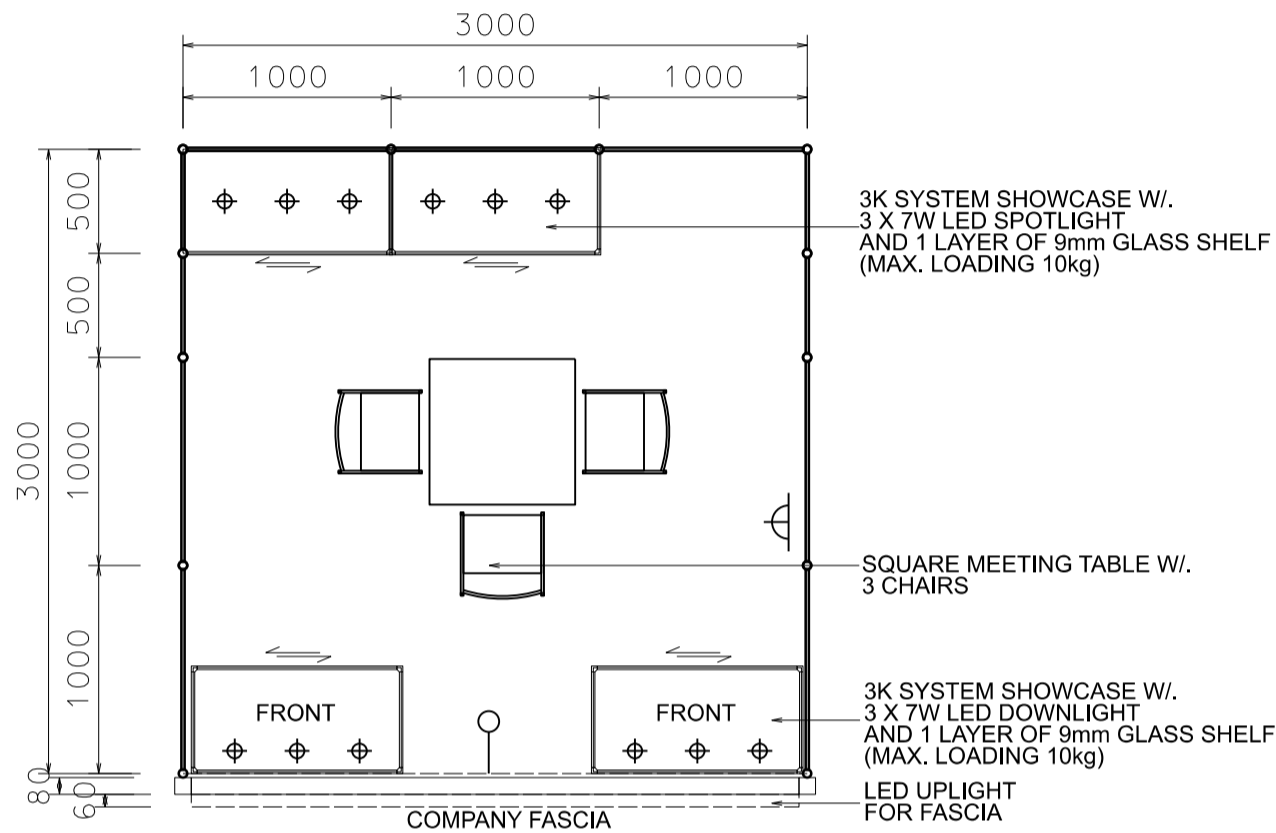

### TREASURES OF CRAFTSMANSHIP

3M x 3M Standard Booth

三米乘三米標準攤位

3K SYSTEM SHOWCASE W/  
3 X 7W LED SPOTLIGHT  
AND 1 LAYER OF 9mm GLASS SHELF  
(MAX. LOADING 10kg)

SQUARE MEETING TABLE W/  
3 CHAIRS

3K SYSTEM SHOWCASE W/  
3 X 7W LED DOWNLIGHT  
AND 1 LAYER OF 9mm GLASS SHELF  
(MAX. LOADING 10kg)

LED UPLIGHT  
FOR FASCIA

COMPANY FASCIA

PLAN

MAXIMA WITH  
BLACK STICKER FIN.

LED UPLIGHT  
FOR FASCIA

ADJ 7W LED  
DOWNLIGHT

SYSTEM SHOWCASE  
W/ GLASS DOOR

3K SYSTEM SHOWCASE

DIGITAL PRINT  
GRAPHIC PANEL BASE

PERSPECTIVE

WOODEN FASCIA W/  
STICKER WORDING

LED UPLIGHT  
FOR FASCIA

BTH NUM

COMPANY NAME

HK

ELEVATION

BOOTH SPECIFICATIONS		QTY.
	1000L TALL SHOWCASE W/ 3 X 7W LED DOWNLIGHT (FOR FRONTAGE ONLY) AND 1 LAYER OF 9mm GLASS SHELF (MAX. LOADING 10kg)	2
	1000L TALL SHOWCASE W/ 3 X 7W LED SPOTLIGHT (FOR BACKSIDE ONLY) AND 1 LAYER OF 9mm GLASS SHELF (MAX. LOADING 10kg)	2
	LONG ARMED SPOTLIGHT (300MM) 13 WATT LED LAMP (YELLOW LIGHT)	1
	700W X 700D X 750mmH SQUARE MEETING TABLE	1
	BLACK LEATHER CHAIR	3
	500W SOCKET	1
	RUBBISH BIN & CARPET (9sqm.)	