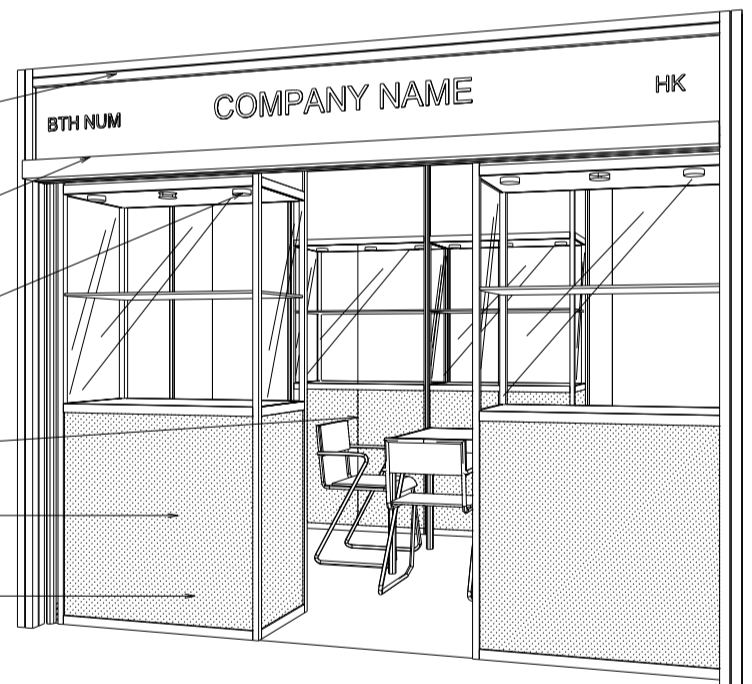

### TREASURES OF CRAFTSMANSHIP

3M x 3M Standard Booth

三米乘三米標準攤位

3K SYSTEM SHOWCASE W/  
3 X 7W LED SPOTLIGHT  
AND 1 LAYER OF 9mm GLASS SHELF  
(MAX. LOADING 10kg)

SQUARE MEETING TABLE W/  
3 CHAIRS

3K SYSTEM SHOWCASE W/  
3 X 7W LED DOWNLIGHT  
AND 1 LAYER OF 9mm GLASS SHELF  
(MAX. LOADING 10kg)

LED UPLIGHT  
FOR FASCIA

COMPANY FASCIA

PLAN

MAXIMA WITH  
BLACK STICKER FIN.

LED UPLIGHT  
FOR FASCIA

ADJ 7W LED  
DOWNLIGHT

SYSTEM SHOWCASE  
W/ GLASS DOOR

3K SYSTEM SHOWCASE

DIGITAL PRINT  
GRAPHIC PANEL BASE

PERSPECTIVE

WOODEN FASCIA W/  
STICKER WORDING

LED UPLIGHT  
FOR FASCIA

BTH NUM

COMPANY NAME

HK

ELEVATION

BOOTH SPECIFICATIONS		QTY.
	1000L TALL SHOWCASE W/ 3 X 7W LED DOWNLIGHT (FOR FRONTAGE ONLY) AND 1 LAYER OF 9mm GLASS SHELF (MAX. LOADING 10kg)	2
	1000L TALL SHOWCASE W/ 3 X 7W LED SPOTLIGHT (FOR BACKSIDE ONLY) AND 1 LAYER OF 9mm GLASS SHELF (MAX. LOADING 10kg)	2
	LONG ARMED SPOTLIGHT (300MM) 13 WATT LED LAMP (YELLOW LIGHT)	1
	700W X 700D X 750mmH SQUARE MEETING TABLE	1
	BLACK LEATHER CHAIR	3
	500W SOCKET	1
	RUBBISH BIN & CARPET (9sqm.)	