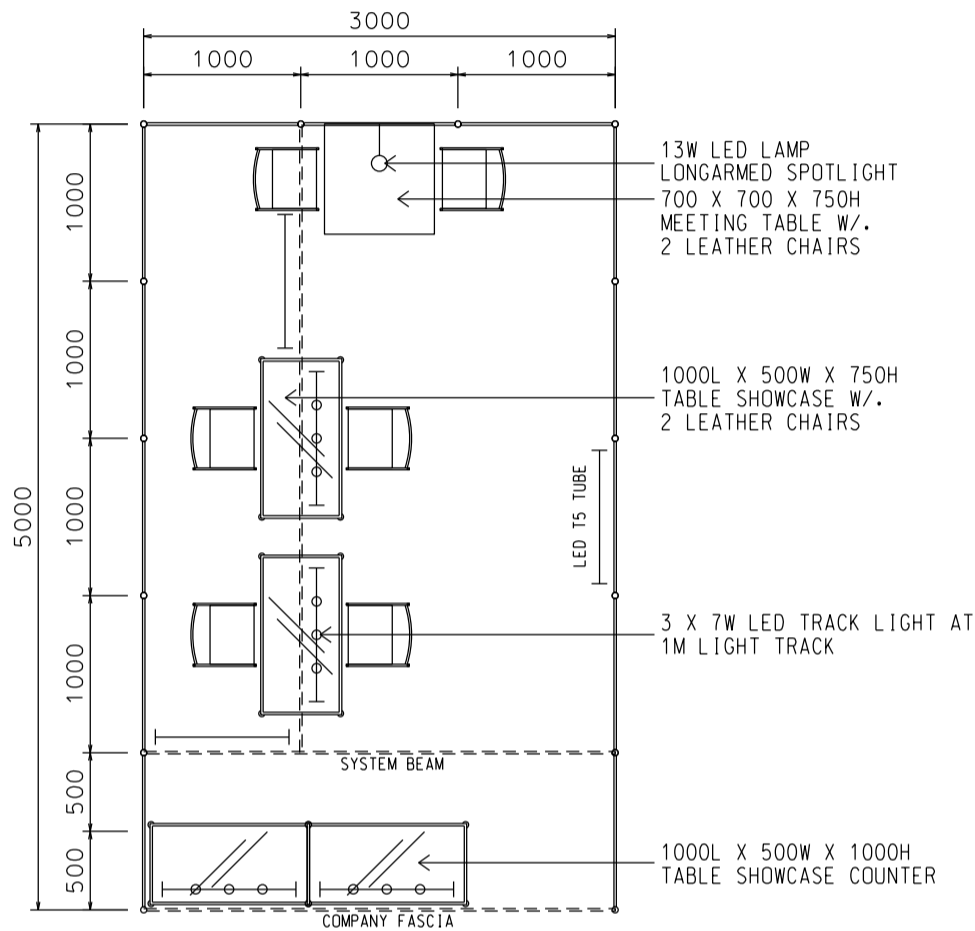

PACKAGE 9

3M x 5M Standard Booth

三米乘五米標準攤位

PLAN

PERSPECTIVE

ELEVATION

BOOTH SPECIFICATIONS		QTY.
	1000L x 500W x 1000H TABLE SHOWCASE COUNTER	2
	1000L x 500W x 750H TABLE SHOWCASE	2
	3 X 7W LED TRACK LIGHT	4
	LED T5 TUBE	3
	13W LED LAMP LONGARMED SPOTLIGHT (YELLOW LIGHT)	1
	700 X 700 X 750H MEEING TABLE	1
	BLACK LEATHER CHAIR	6
	CEILING BEAM	7M
	RUBBISH BIN & CARPET (15sqm.)	