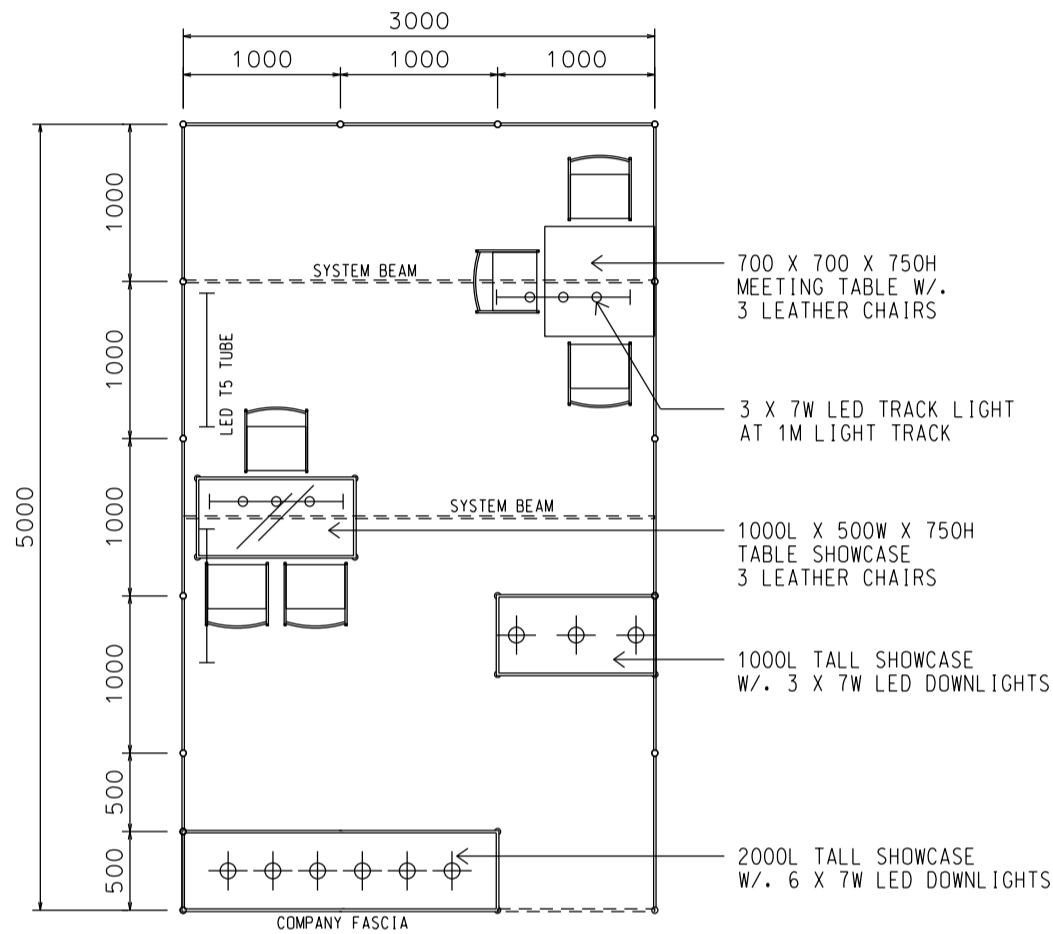

PACKAGE 7

3M x 5M Standard Booth

三米乘五米標準攤位

PLAN

PERSPECTIVE

ELEVATION

BOOTH SPECIFICATIONS		QTY.
	2000L TALL SHOWCASE W/. 6 X 7W LED DOWNLIGHT	1
	1000L TALL SHOWCASE W/. 3 X 7W LED DOWNLIGHT	1
	1000L x 500W x 750H TABLE SHOWCASE	1
	3 X 7W LED TRACK LIGHT	2
	LED T5 TUBE	2
	700 X 700 X 750H MEEING TABLE	1
	BLACK LEATHER CHAIR	6
	CEILING BEAM	6M
	RUBBISH BIN & CARPET (15sqm.)	