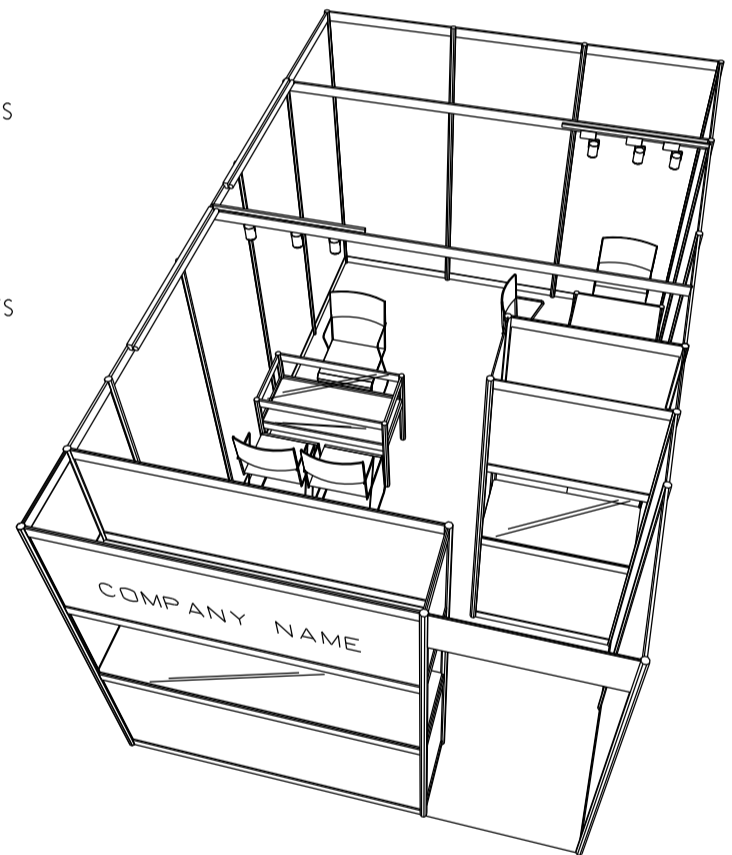

PACKAGE 7

3M x 5M Standard Booth

三米乘五米標準攤位

PLAN

PERSPECTIVE

ELEVATION

BOOTH SPECIFICATIONS		QTY.
	2000L TALL SHOWCASE W/. 6 X 7W LED DOWNLIGHT	1
	1000L TALL SHOWCASE W/. 3 X 7W LED DOWNLIGHT	1
	1000L x 500W x 750H TABLE SHOWCASE	1
	3 X 7W LED TRACK LIGHT	2
	LED T5 TUBE	2
	700 X 700 X 750H MEEING TABLE	1
	BLACK LEATHER CHAIR	6
	CEILING BEAM	6M
	RUBBISH BIN & CARPET (15sqm.)	