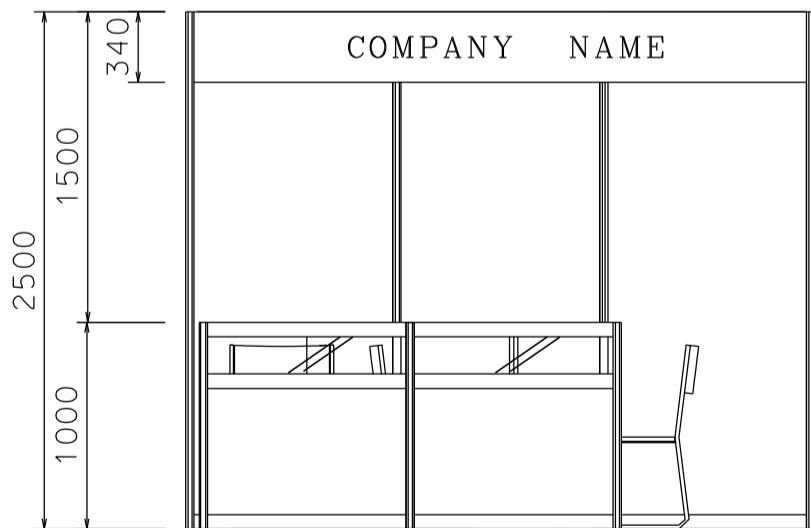

# PACKAGE 4

3M x 3M Standard Booth

三米乘三米標準攤位

PLAN

PERSPECTIVE

ELEVATION

BOOTH SPECIFICATIONS		QTY.
	1000L X 500W X 1000H TABLE SHOWCASE COUNTER	3
	13W LED LAMP LONGARMED SPOTLIGHT (YELLOW LIGHT)	1
	3 X 7W LED TRACK LIGHT	3
	LED T5 TUBE	2
	700 X 700 X 750H MEETING TABLE	1
	BLACK LEATHER CHAIR	4
	CEILING BEAM	3M
	RUBBISH BIN & CARPET (9sqm.)	