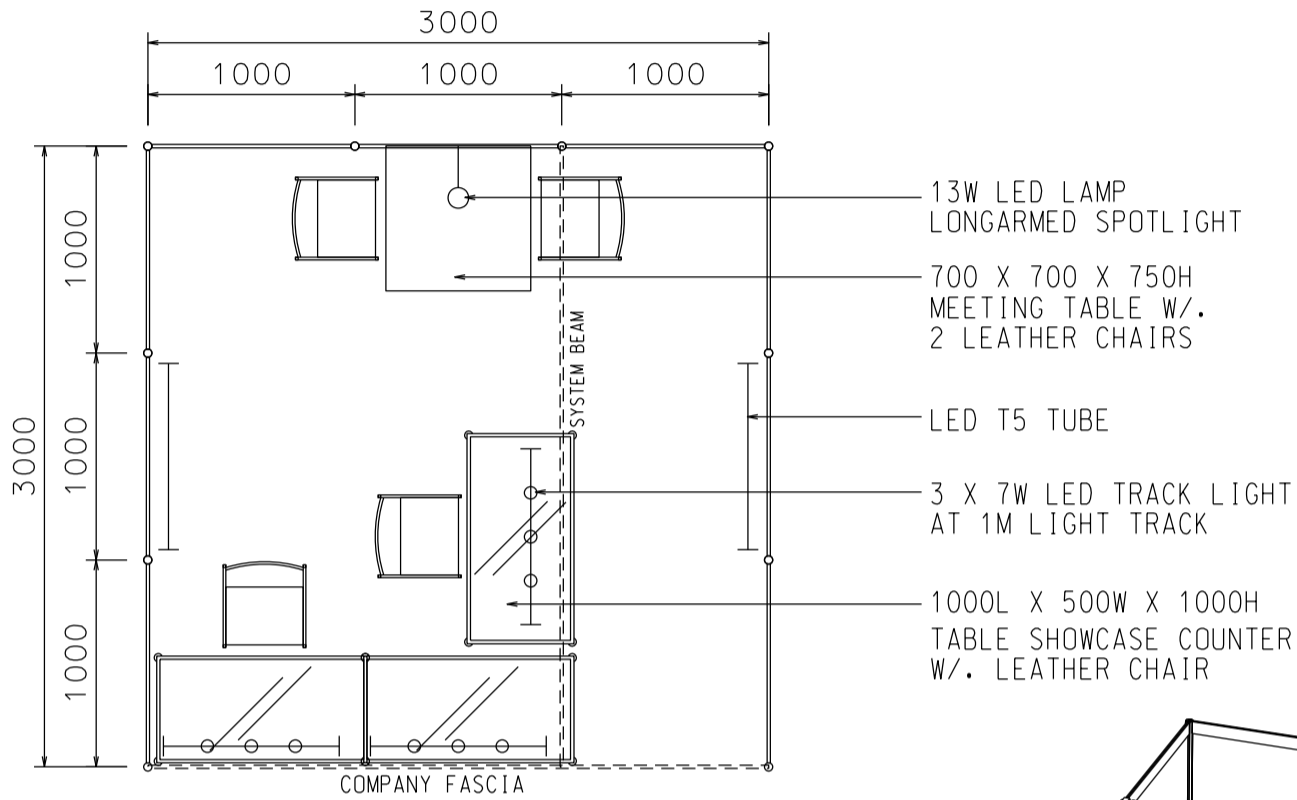

# PACKAGE 4

3M x 3M Standard Booth

三米乘三米標準攤位

PLAN

PERSPECTIVE

ELEVATION

BOOTH SPECIFICATIONS		QTY.
	1000L X 500W X 1000H TABLE SHOWCASE COUNTER	3
	13W LED LAMP LONGARMED SPOTLIGHT (YELLOW LIGHT)	1
	3 X 7W LED TRACK LIGHT	3
	LED T5 TUBE	2
	700 X 700 X 750H MEETING TABLE	1
	BLACK LEATHER CHAIR	4
	CEILING BEAM	3M
	RUBBISH BIN & CARPET (9sqm.)	