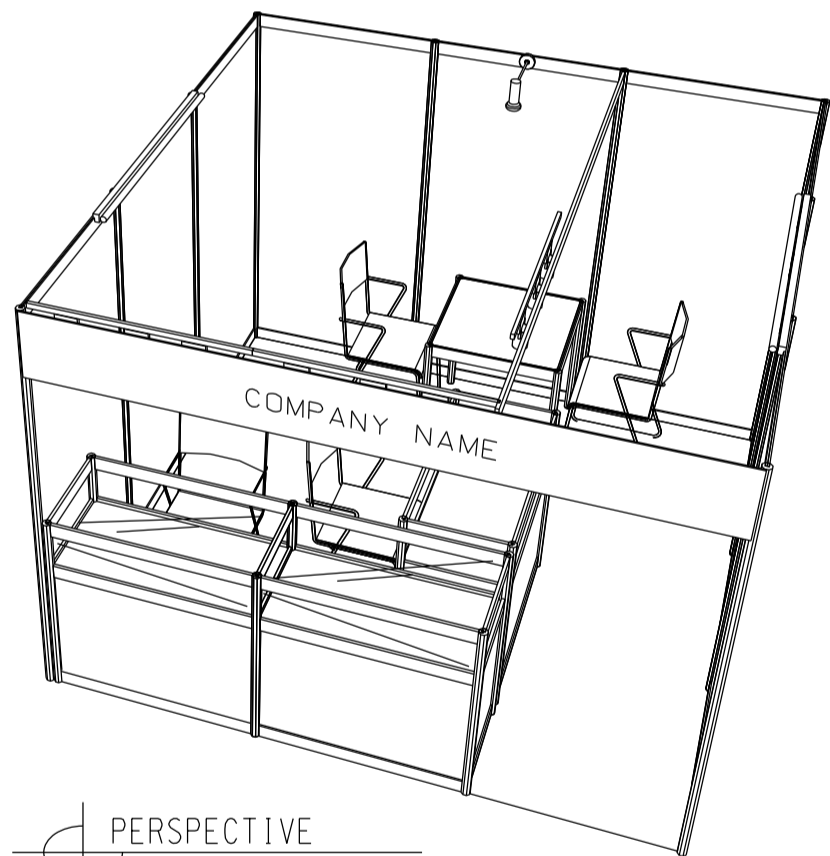

# PACKAGE 4

3M x 3M Standard Booth

三米乘三米標準攤位

PLAN

PERSPECTIVE

ELEVATION

BOOTH SPECIFICATIONS		QTY.
	1000L X 500W X 1000H TABLE SHOWCASE COUNTER	3
	13W LED LAMP LONGARMED SPOTLIGHT (YELLOW LIGHT)	1
	3 X 7W LED TRACK LIGHT	3
	LED T5 TUBE	2
	700 X 700 X 750H MEETING TABLE	1
	BLACK LEATHER CHAIR	4
	CEILING BEAM	3M
	RUBBISH BIN & CARPET (9sqm.)	