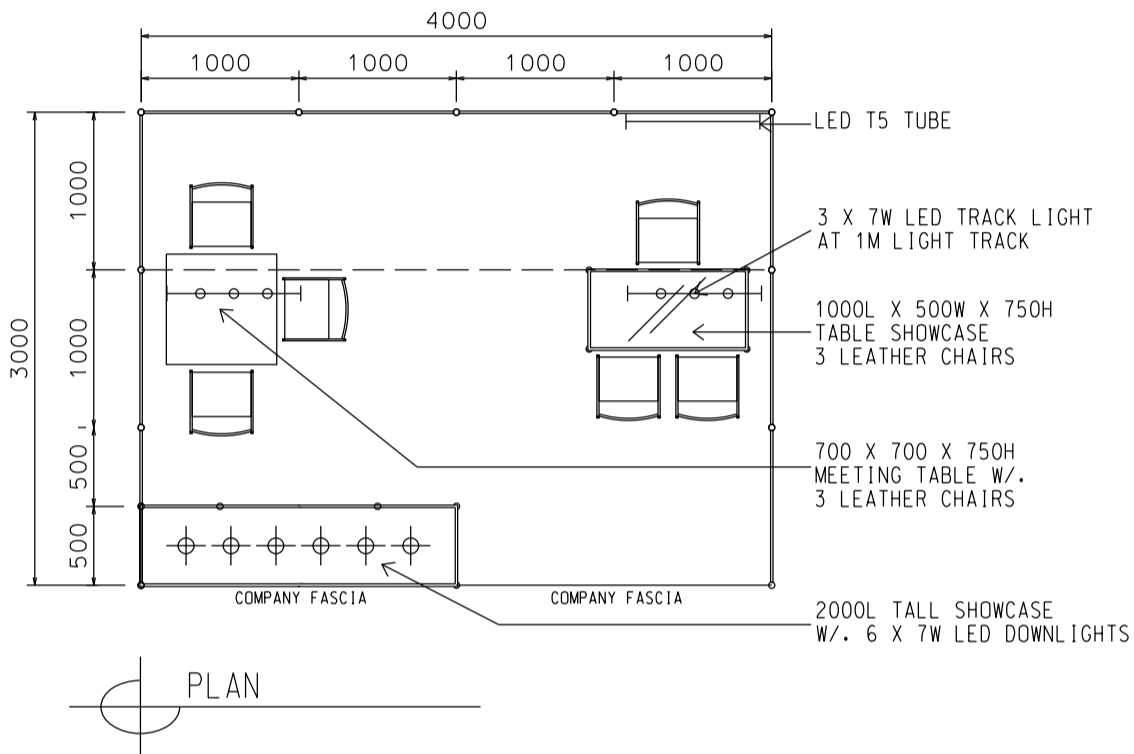

Hong Kong International Jewellery Show

香港國際珠寶展

PACKAGE 13

4M x 3M Standard Booth

四米乘三米標準攤位

BOOTH SPECIFICATIONS		QTY.
	2000L TALL SHOWCASE W/. 6 X 7W LED DOWNLIGHT	1
	1000L x 500W x 750H TABLE SHOWCASE	1
	3 X 7W LED TRACK LIGHT	2
	LED T5 TUBE	1
	700 X 700 X 750H MEEING TABLE	1
	BLACK LEATHER CHAIR	6
	CEILING BEAM	4M
	RUBBISH BIN & CARPET (12sqm.)	