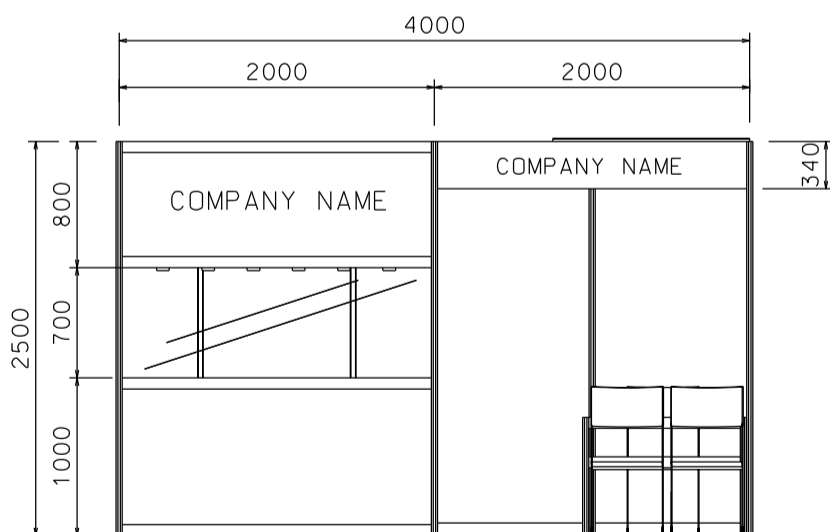

Hong Kong International Jewellery Show

香港國際珠寶展

PACKAGE 13

4M x 3M Standard Booth

四米乘三米標準攤位

BOOTH SPECIFICATIONS		QTY.
	2000L TALL SHOWCASE W/. 6 X 7W LED DOWNLIGHT	1
	1000L x 500W x 750H TABLE SHOWCASE	1
	3 X 7W LED TRACK LIGHT	2
	LED T5 TUBE	1
	700 X 700 X 750H MEEING TABLE	1
	BLACK LEATHER CHAIR	6
	CEILING BEAM	4M
	RUBBISH BIN & CARPET (12sqm.)	