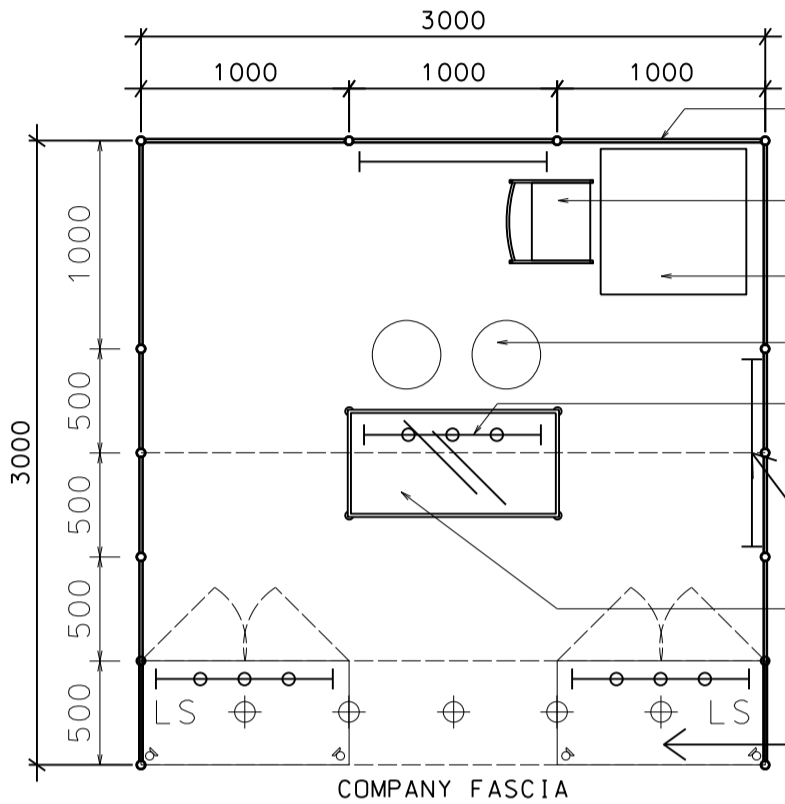

## 3M x 3M x 3.5Mh Non-Corner Booth (Option C)

三米乘三米乘三點五米高翡翠首飾廊標準攤位

- Panel in 2.5mH
- BLACK LEATHER CHAIR
- 700L X 700W X 750H MEETING TABLE
- BAR STOOL
- 3 X 7W LED TRACKLIGHT (YELLOW)
- LED T5 TUBE
- 1000L X 500W X 1000H TABLE SHOWCASE COUNTER IN STICKER LAMINATION
- 1000 x 500 x 1000H LOW SHOWCASE (GLASS SWING DOOR) W/. 2 X TRACK LIGHT INSIDE (YELLOW LIGHT)
- COMPANY FASCIA

ELEVATION

BOOTH SPECIFICATIONS		QTY.
	1000 x 500 x 1000H LOW SHOWCASE (GLASS SWING DOOR) W/. 2 X TRACK LIGHT INSIDE (YELLOW LIGHT)	2
	1000L X 500W X 1000H TABLE SHOWCASE COUNTER IN STICKER LAMINATION	1
	3 X 7W LED TRACK LIGHT (YELLOW LIGHT)	3
	LED T5 TUBE (WHITE LIGHT)	2
	7W LED DOWNLIGHT (FOR FASCIA)	5
	700W x 700D x 750H MEETING TABLE	1
	BLACK LEATHER CHAIR	1
	BAR STOOL	2
	CEILING BEAM	6M
	RUBBISH BIN & CARPET (9sqm.)	