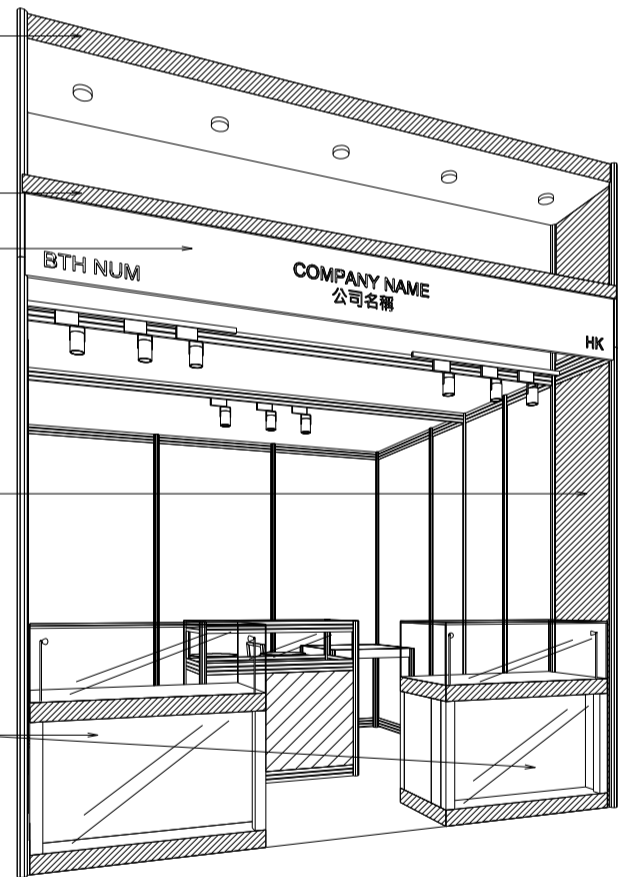

## 3M x 3M x 3.5Mh Non-Corner Booth (Option C)

三米乘三米乘三點五米高翡翠首飾廊標準攤位

- Panel in 2.5mH
- BLACK LEATHER CHAIR
- 700L X 700W X 750H MEETING TABLE
- BAR STOOL
- 3 X 7W LED TRACKLIGHT (YELLOW)
- LED T5 TUBE
- 1000L X 500W X 1000H TABLE SHOWCASE COUNTER IN STICKER LAMINATION
- 1000 x 500 x 1000H LOW SHOWCASE (GLASS SWING DOOR) W/. 2 X TRACK LIGHT INSIDE (YELLOW LIGHT)
- COMPANY FASCIA

WOODEN W/. PU SPRAY FIN. (BLACK IN COLOR)

BLACK STICKER FIN.

FASCIA IN WHITE STICKER

SIDE PANEL (BLACK IN COLOR)

WOODEN W/. PU SPRAY FIN. (BLACK IN COLOR)

CLEAR GLASS W/. SAND GLASS STICKER PATTERN  
FOAMBOARD FASCIA

ELEVATION

BOOTH SPECIFICATIONS		QTY.
	1000 x 500 x 1000H LOW SHOWCASE (GLASS SWING DOOR) W/. 2 X TRACK LIGHT INSIDE (YELLOW LIGHT)	2
	1000L X 500W X 1000H TABLE SHOWCASE COUNTER IN STICKER LAMINATION	1
	3 X 7W LED TRACK LIGHT (YELLOW LIGHT)	3
	LED T5 TUBE (WHITE LIGHT)	2
	7W LED DOWNLIGHT (FOR FASCIA)	5
	700W x 700D x 750H MEETING TABLE	1
	BLACK LEATHER CHAIR	1
	BAR STOOL	2
	CEILING BEAM	6M
	RUBBISH BIN & CARPET (9sqm.)	