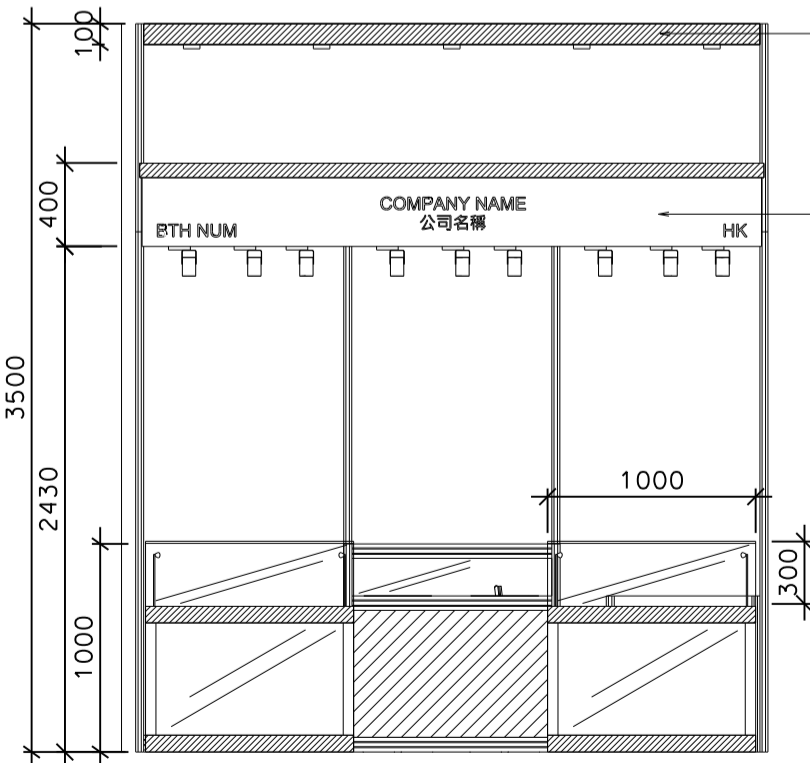

## 3M x 3M x 3.5Mh Non-Corner Booth (Option C)

三米乘三米乘三點五米高翡翠首飾廊標準攤位

- Panel in 2.5mH
- BLACK LEATHER CHAIR
- 700L X 700W X 750H MEETING TABLE
- BAR STOOL
- 3 X 7W LED TRACKLIGHT (YELLOW)
- LED T5 TUBE
- 1000L X 500W X 1000H TABLE SHOWCASE COUNTER IN STICKER LAMINATION
- 1000 x 500 x 1000H LOW SHOWCASE (GLASS SWING DOOR) W/. 2 X TRACK LIGHT INSIDE (YELLOW LIGHT)
- COMPANY FASCIA

ELEVATION

BOOTH SPECIFICATIONS		QTY.
	1000 x 500 x 1000H LOW SHOWCASE (GLASS SWING DOOR) W/. 2 X TRACK LIGHT INSIDE (YELLOW LIGHT)	2
	1000L X 500W X 1000H TABLE SHOWCASE COUNTER IN STICKER LAMINATION	1
	3 X 7W LED TRACK LIGHT (YELLOW LIGHT)	3
	LED T5 TUBE (WHITE LIGHT)	2
	7W LED DOWNLIGHT (FOR FASCIA)	5
	700W x 700D x 750H MEETING TABLE	1
	BLACK LEATHER CHAIR	1
	BAR STOOL	2
	CEILING BEAM	6M
	RUBBISH BIN & CARPET (9sqm.)	