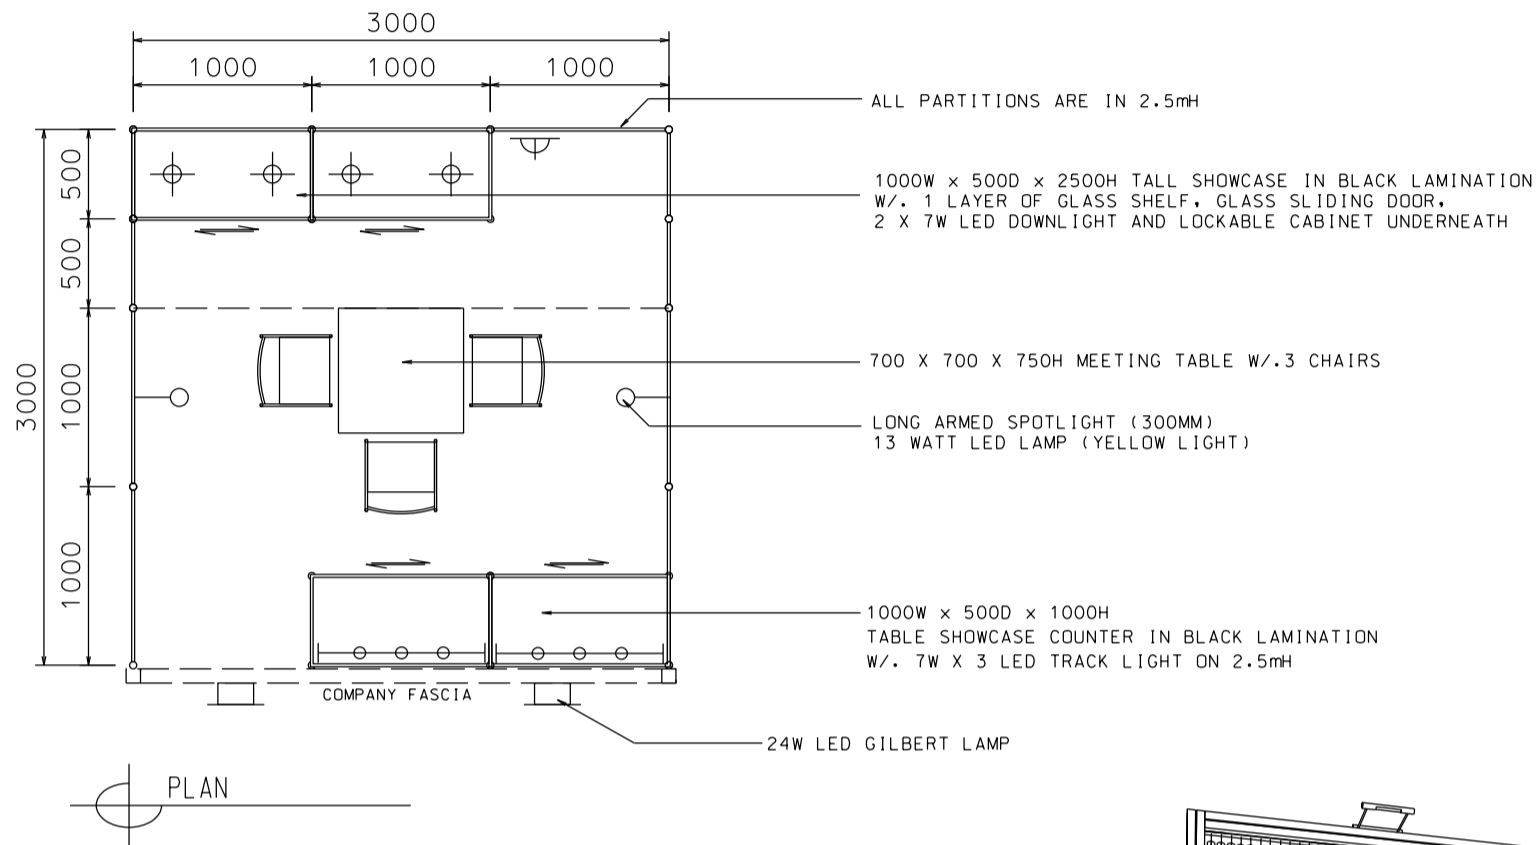

3M x 3M Deluxe Non-Corner Booth (Option C)

三米乘三米攤位

BOOTH SPECIFICATIONS		QTY.
	1000W x 500D x 1000H TABLE SHOWCASE COUNTER IN BLACK LAMINATION, W/. 7W X 3 LED TRACK LIGHT ON 2.5mH	2
	1000W x 500D x 2500H TALL SHOWCASE IN BLACK LAMINATION W/. 2 X 7W LED DOWNLIGHT, 1 LAYER OF GLASS SHELF & GLASS SLIDING DOOR	2
	LONG ARMED SPOTLIGHT (300MM) 13 WATT LED LAMP (YELLOW LIGHT)	2
	24W LED GILBERT LAMP (FOR FASCIA)	2
	500W SQUARE PIN POWER SOCKET	1
	700W x 700D x 750H MEETING TABLE	1
	BLACK LEATHER CHAIR	3
	CEILING BEAM	3M
	RUBBISH BIN & CARPET (9sqm.)	