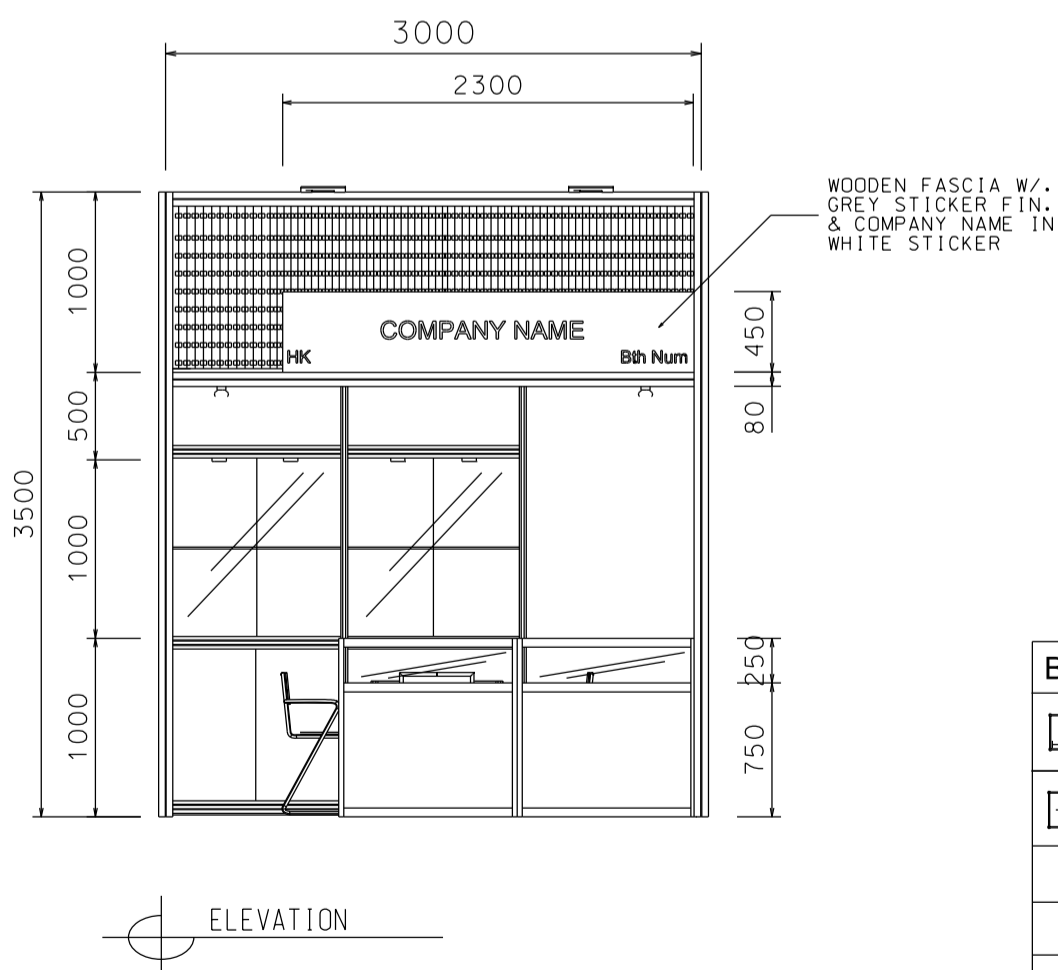

3M x 3M Deluxe Non-Corner Booth (Option C)

三米乘三米攤位

BOOTH SPECIFICATIONS		QTY.
	1000W x 500D x 1000H TABLE SHOWCASE COUNTER IN BLACK LAMINATION, W/. 7W X 3 LED TRACK LIGHT ON 2.5mH	2
	1000W x 500D x 2500H TALL SHOWCASE IN BLACK LAMINATION W/. 2 X 7W LED DOWNLIGHT, 1 LAYER OF GLASS SHELF & GLASS SLIDING DOOR	2
	LONG ARMED SPOTLIGHT (300MM) 13 WATT LED LAMP (YELLOW LIGHT)	2
	24W LED GILBERT LAMP (FOR FASCIA)	2
	500W SQUARE PIN POWER SOCKET	1
	700W x 700D x 750H MEETING TABLE	1
	BLACK LEATHER CHAIR	3
	CEILING BEAM	3M
	RUBBISH BIN & CARPET (9sqm.)	