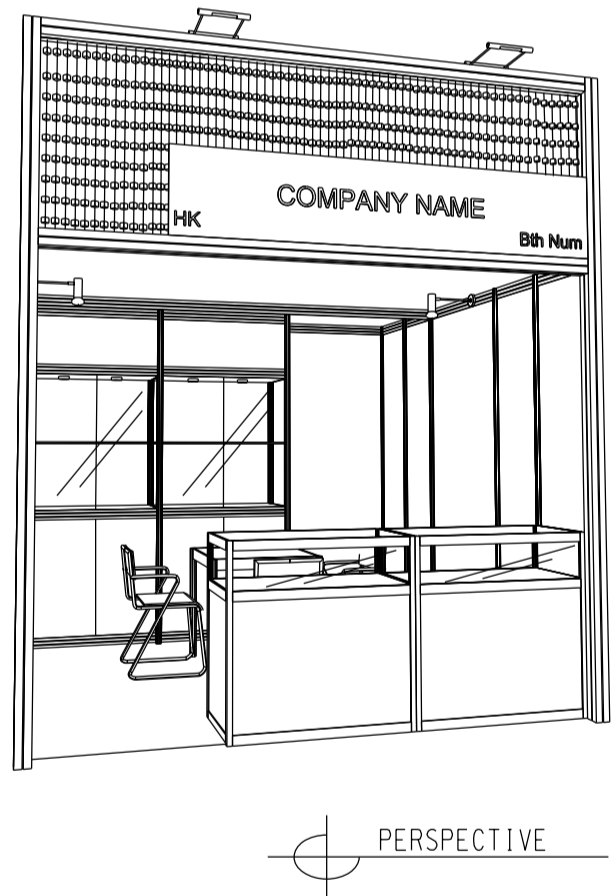

3M x 3M Deluxe Non-Corner Booth (Option C)

三米乘三米攤位

BOOTH SPECIFICATIONS		QTY.
	1000W x 500D x 1000H TABLE SHOWCASE COUNTER IN BLACK LAMINATION, W/. 7W X 3 LED TRACK LIGHT ON 2.5mH	2
	1000W x 500D x 2500H TALL SHOWCASE IN BLACK LAMINATION W/. 2 X 7W LED DOWNLIGHT, 1 LAYER OF GLASS SHELF & GLASS SLIDING DOOR	2
	LONG ARMED SPOTLIGHT (300MM) 13 WATT LED LAMP (YELLOW LIGHT)	2
	24W LED GILBERT LAMP (FOR FASCIA)	2
	500W SQUARE PIN POWER SOCKET	1
	700W x 700D x 750H MEETING TABLE	1
	BLACK LEATHER CHAIR	3
	CEILING BEAM	3M
	RUBBISH BIN & CARPET (9sqm.)	