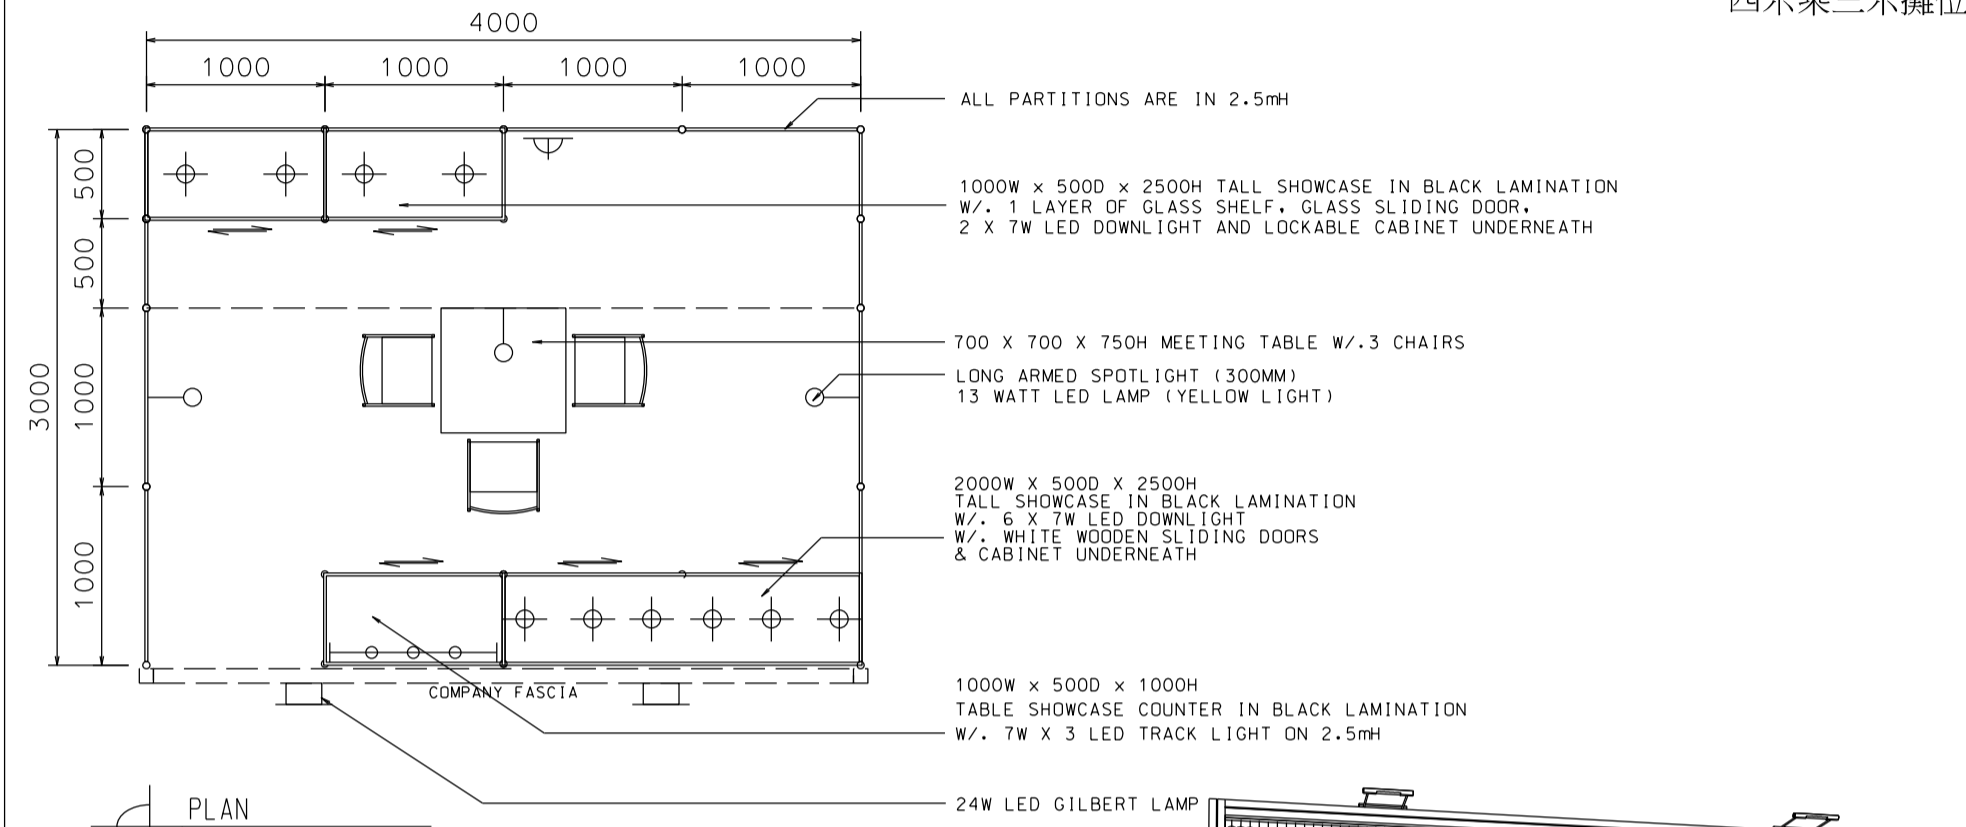

4M x 3M Deluxe Non-Corner Booth (Option B)

四米乘三米攤位

BOOTH SPECIFICATIONS		QTY.
	1000W x 500D x 1000H TABLE SHOWCASE COUNTER IN BLACK LAMINATION, W/. 7W X 3 LED TRACK LIGHT ON 2.5mH	1
	2000W x 500D x 2500H TALL SHOWCASE IN BLACK LAMINATION & WHITE SLIDING DOORS W/. 6 X 7W LED DOWNLIGHT, CABINET UNDERNEATH	1
	1000W x 500D x 2500H TALL SHOWCASE IN BLACK LAMINATION W/. 2 X 7W LED DOWNLIGHT, 1 LAYER OF GLASS SHELF & GLASS SLIDING DOOR	2
	LONG ARMED SPOTLIGHT (300MM) 13 WATT LED LAMP (YELLOW LIGHT)	3
	24W LED GILBERT LAMP (FOR FASCIA)	2
	500W SQUARE PIN POWER SOCKET	1
	700W x 700D x 750H MEETING TABLE	1
	BLACK LEATHER CHAIR	3
	CEILING BEAM	4M
	RUBBISH BIN & CARPET (12sqm.)	