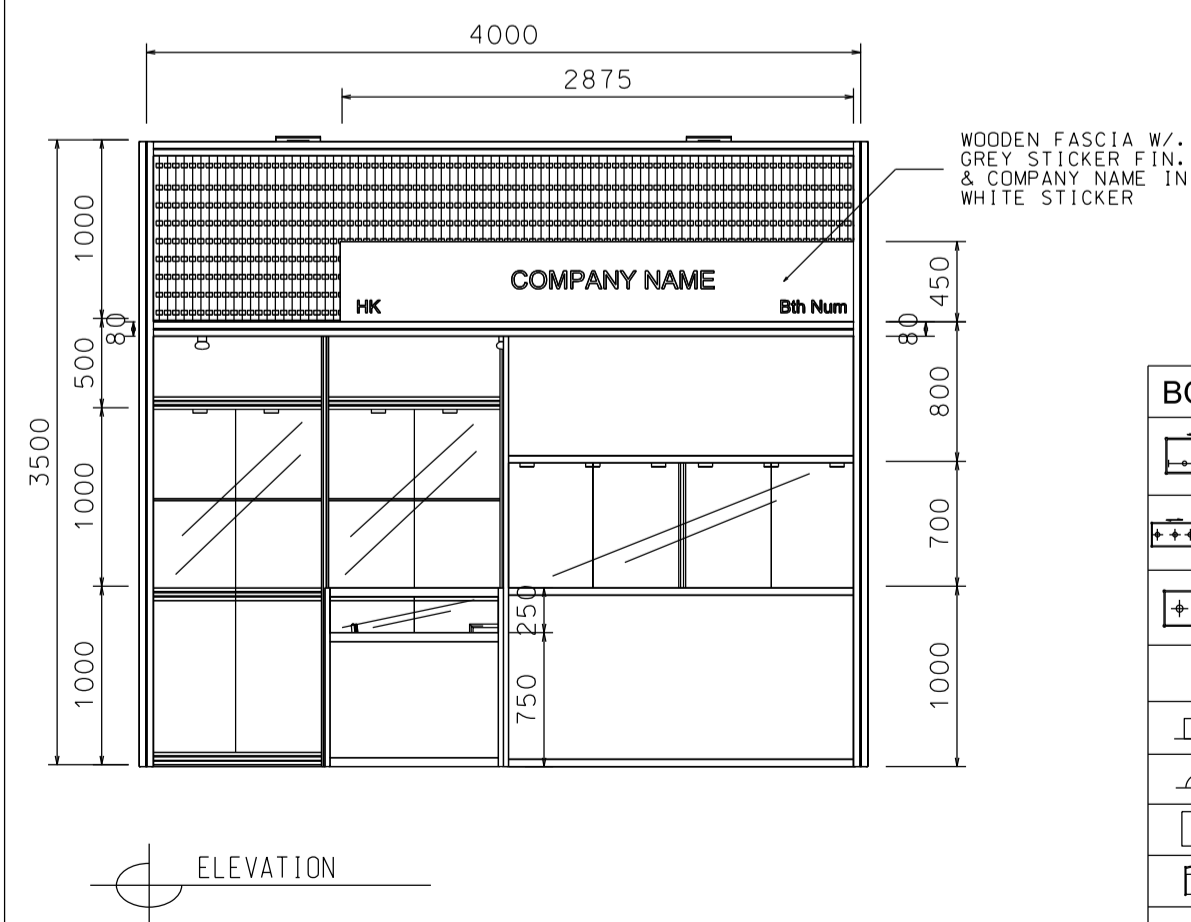

4M x 3M Deluxe Non-Corner Booth (Option B)

四米乘三米攤位

BOOTH SPECIFICATIONS		QTY.
	1000W x 500D x 1000H TABLE SHOWCASE COUNTER IN BLACK LAMINATION, W/. 7W X 3 LED TRACK LIGHT ON 2.5mH	1
	2000W x 500D x 2500H TALL SHOWCASE IN BLACK LAMINATION & WHITE SLIDING DOORS W/. 6 X 7W LED DOWNLIGHT, CABINET UNDERNEATH	1
	1000W x 500D x 2500H TALL SHOWCASE IN BLACK LAMINATION W/. 2 X 7W LED DOWNLIGHT, 1 LAYER OF GLASS SHELF & GLASS SLIDING DOOR	2
	LONG ARMED SPOTLIGHT (300MM) 13 WATT LED LAMP (YELLOW LIGHT)	3
	24W LED GILBERT LAMP (FOR FASCIA)	2
	500W SQUARE PIN POWER SOCKET	1
	700W x 700D x 750H MEETING TABLE	1
	BLACK LEATHER CHAIR	3
	CEILING BEAM	4M
	RUBBISH BIN & CARPET (12sqm.)	

*The Hong Kong Trade Development Council reserves the right to change the configuration if necessary.
*如有需要，香港貿易發展局有權更改攤位結構。