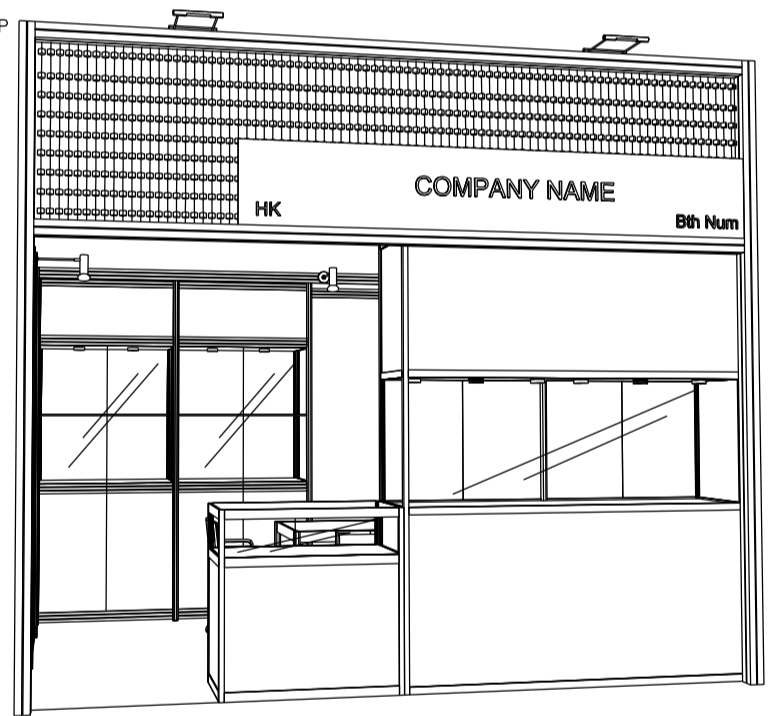

4M x 3M Deluxe Non-Corner Booth (Option B)

四米乘三米攤位

BOOTH SPECIFICATIONS		QTY.
	1000W x 500D x 1000H TABLE SHOWCASE COUNTER IN BLACK LAMINATION, W/. 7W X 3 LED TRACK LIGHT ON 2.5mH	1
	2000W x 500D x 2500H TALL SHOWCASE IN BLACK LAMINATION & WHITE SLIDING DOORS W/. 6 X 7W LED DOWNLIGHT, CABINET UNDERNEATH	1
	1000W x 500D x 2500H TALL SHOWCASE IN BLACK LAMINATION W/. 2 X 7W LED DOWNLIGHT, 1 LAYER OF GLASS SHELF & GLASS SLIDING DOOR	2
	LONG ARMED SPOTLIGHT (300MM) 13 WATT LED LAMP (YELLOW LIGHT)	3
	24W LED GILBERT LAMP (FOR FASCIA)	2
	500W SQUARE PIN POWER SOCKET	1
	700W x 700D x 750H MEETING TABLE	1
	BLACK LEATHER CHAIR	3
	CEILING BEAM	4M
	RUBBISH BIN & CARPET (12sqm.)	

*The Hong Kong Trade Development Council reserves the right to change the configuration if necessary.
*如有需要，香港貿易發展局有權更改攤位結構。