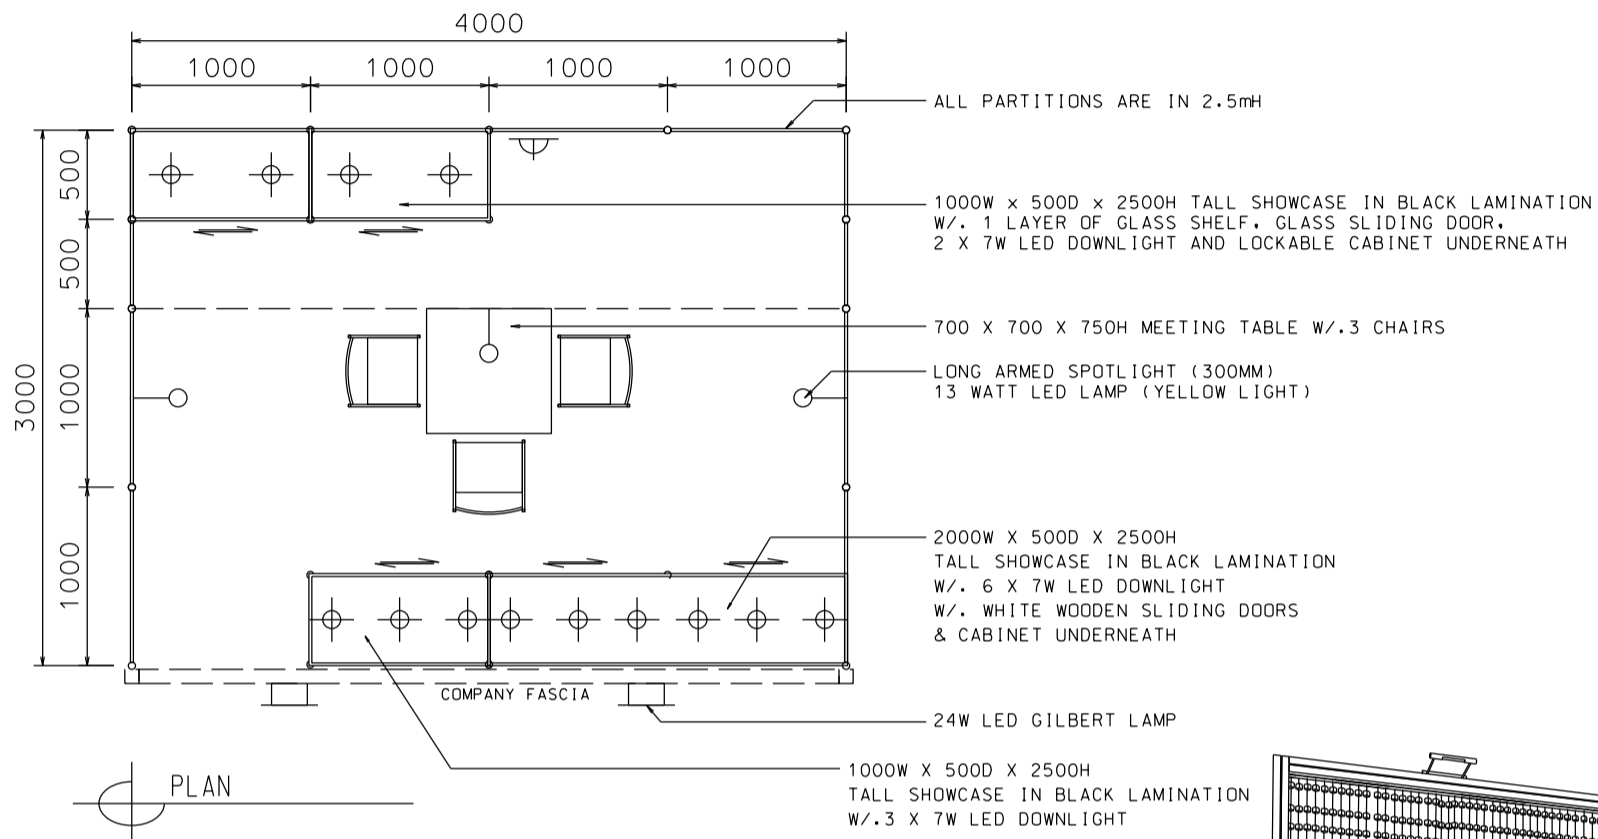

### 4M x 3M Deluxe Non-Corner Booth (Option A)

四米乘三米攤位

BOOTH SPECIFICATIONS		QTY.
	2000W x 500D x 2500H TALL SHOWCASE IN BLACK LAMINATION & WHITE SLIDING DOORS W/. 6 X 7W LED DOWNLIGHT, CABINET UNDERNEATH	1
	1000W x 500D x 2500H TALL SHOWCASE IN BLACK LAMINATION & WHITE SLIDING DOORS W/. 3 X 7W LED DOWNLIGHT, CABINET UNDERNEATH	1
	1000W x 500D x 2500H TALL SHOWCASE IN BLACK LAMINATION W/. 1 LAYER GLASS SHELF, GLASS SLIDING DOORS & 2 X 7W LED DOWNLIGHT	2
	LONG ARMED SPOTLIGHT (300MM) 13 WATT LED LAMP (YELLOW LIGHT)	3
	24W LED GILBERT LAMP ( FOR FASCIA)	2
	500W SQUARE PIN POWER SOCKET	1
	700W x 700D x 750H MEETING TABLE	1
	BLACK LEATHER CHAIR	3
	CEILING BEAM	4M
	RUBBISH BIN & CARPET (12sqm.)	