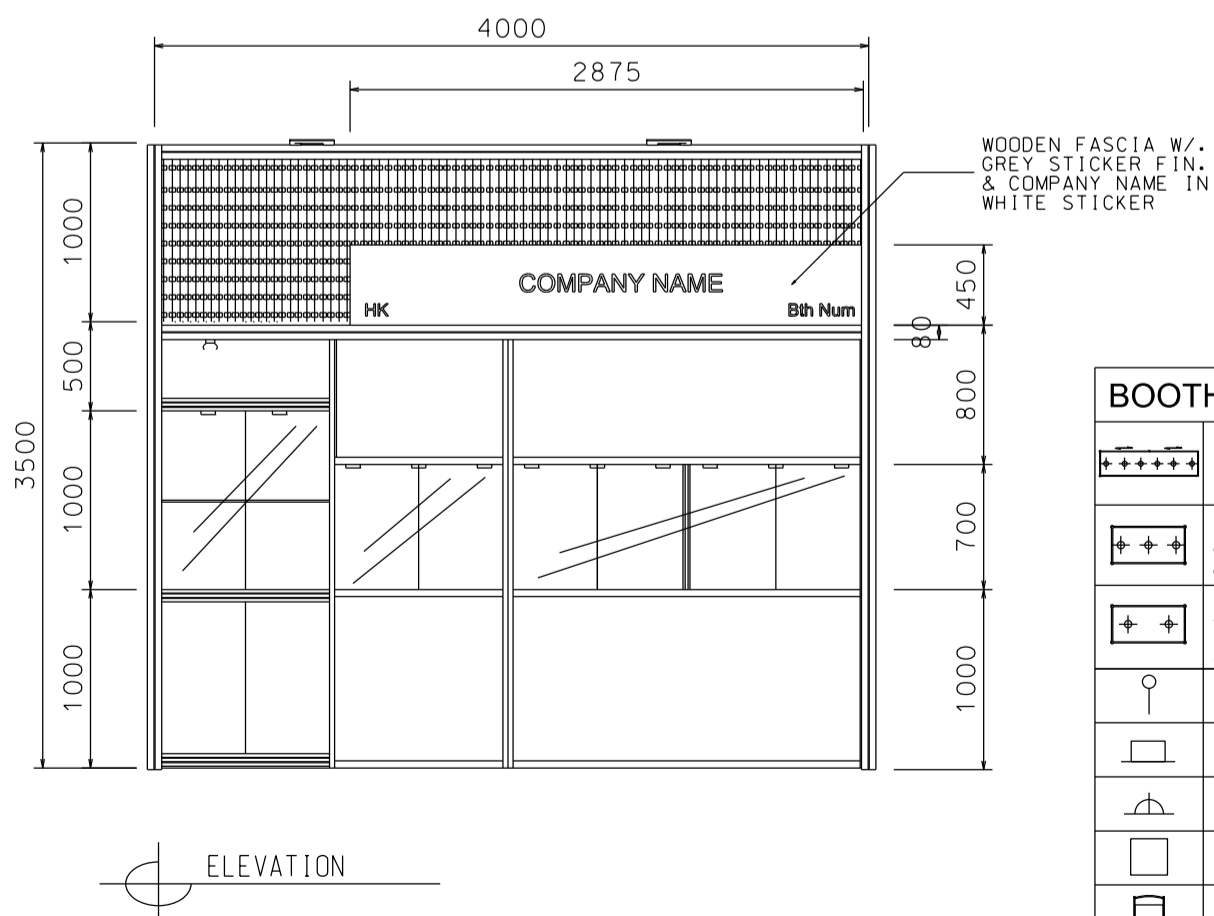

### 4M x 3M Deluxe Non-Corner Booth (Option A)

四米乘三米攤位

BOOTH SPECIFICATIONS		QTY.
	2000W x 500D x 2500H TALL SHOWCASE IN BLACK LAMINATION & WHITE SLIDING DOORS W/. 6 X 7W LED DOWNLIGHT, CABINET UNDERNEATH	1
	1000W x 500D x 2500H TALL SHOWCASE IN BLACK LAMINATION & WHITE SLIDING DOORS W/. 3 X 7W LED DOWNLIGHT, CABINET UNDERNEATH	1
	1000W x 500D x 2500H TALL SHOWCASE IN BLACK LAMINATION W/. 1 LAYER GLASS SHELF, GLASS SLIDING DOORS & 2 X 7W LED DOWNLIGHT	2
	LONG ARMED SPOTLIGHT (300MM) 13 WATT LED LAMP (YELLOW LIGHT)	3
	24W LED GILBERT LAMP ( FOR FASCIA)	2
	500W SQUARE PIN POWER SOCKET	1
	700W x 700D x 750H MEETING TABLE	1
	BLACK LEATHER CHAIR	3
	CEILING BEAM	4M
	RUBBISH BIN & CARPET (12sqm.)	