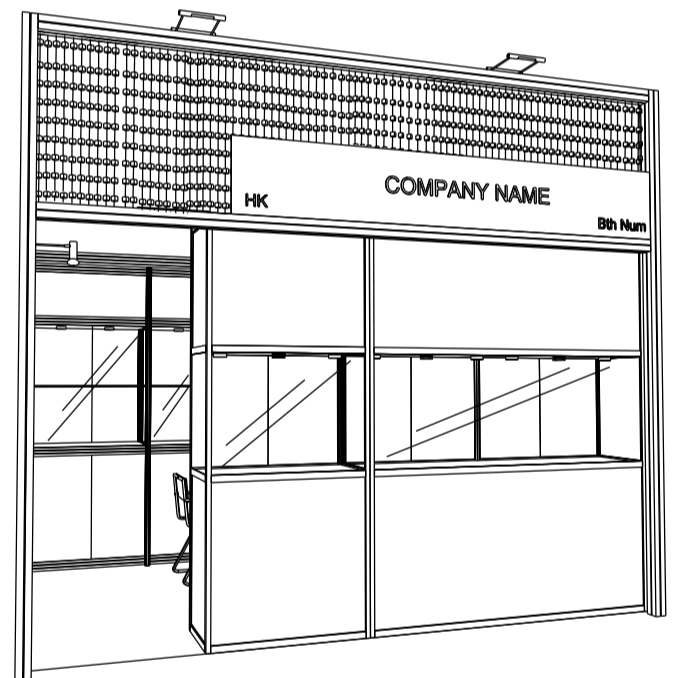

### 4M x 3M Deluxe Non-Corner Booth (Option A)

四米乘三米攤位

BOOTH SPECIFICATIONS		QTY.
	2000W x 500D x 2500H TALL SHOWCASE IN BLACK LAMINATION & WHITE SLIDING DOORS W/. 6 X 7W LED DOWNLIGHT, CABINET UNDERNEATH	1
	1000W x 500D x 2500H TALL SHOWCASE IN BLACK LAMINATION & WHITE SLIDING DOORS W/. 3 X 7W LED DOWNLIGHT, CABINET UNDERNEATH	1
	1000W x 500D x 2500H TALL SHOWCASE IN BLACK LAMINATION W/. 1 LAYER GLASS SHELF, GLASS SLIDING DOORS & 2 X 7W LED DOWNLIGHT	2
	LONG ARMED SPOTLIGHT (300MM) 13 WATT LED LAMP (YELLOW LIGHT)	3
	24W LED GILBERT LAMP ( FOR FASCIA)	2
	500W SQUARE PIN POWER SOCKET	1
	700W x 700D x 750H MEETING TABLE	1
	BLACK LEATHER CHAIR	3
	CEILING BEAM	4M
	RUBBISH BIN & CARPET (12sqm.)	