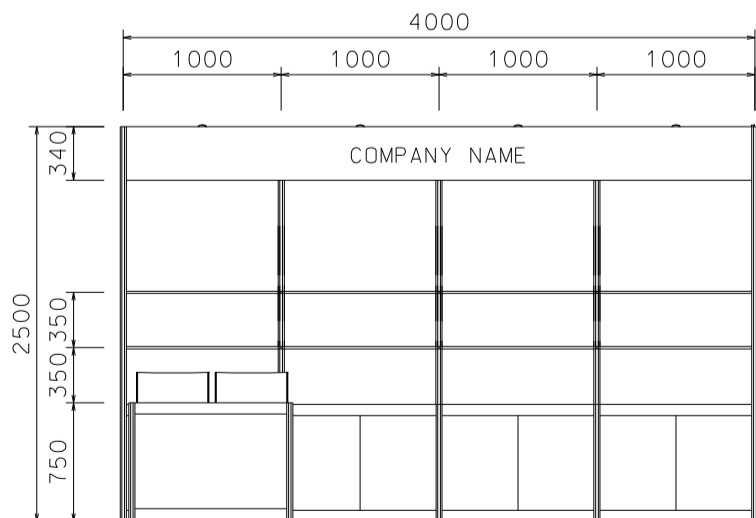

PACKAGE 17

4M x 3M Standard Booth

四米乘三米標準攤位

PLAN

PERSPECTIVE

ELEVATION

BOOTH SPECIFICATIONS		QTY.
	1000L x 500W x 750H INFORMATION COUNTER	1
	1000L x 500W x 750H LOCKABLE CABINET	4
	2000L x 300W DISPLAY SHELF	4
	13W LED LAMP LONGARMED SPOTLIGHT (YELLOW LIGHT)	6
	BLACK LEATHER CHAIR	2
	CEILING BEAM	4M
	RUBBISH BIN & CARPET (12sqm.)	