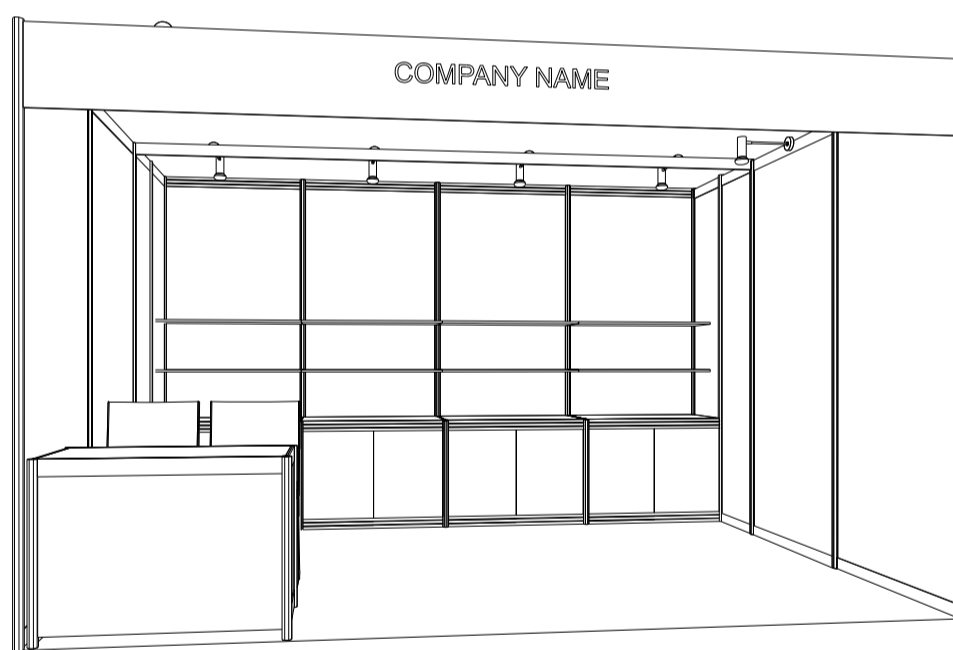

PACKAGE 17

4M x 3M Standard Booth

四米乘三米標準攤位

PLAN

PERSPECTIVE

ELEVATION

BOOTH SPECIFICATIONS		QTY.
	1000L x 500W x 750H INFORMATION COUNTER	1
	1000L x 500W x 750H LOCKABLE CABINET	4
	2000L x 300W DISPLAY SHELF	4
	13W LED LAMP LONGARMED SPOTLIGHT (YELLOW LIGHT)	6
	BLACK LEATHER CHAIR	2
	CEILING BEAM	4M
	RUBBISH BIN & CARPET (12sqm.)	