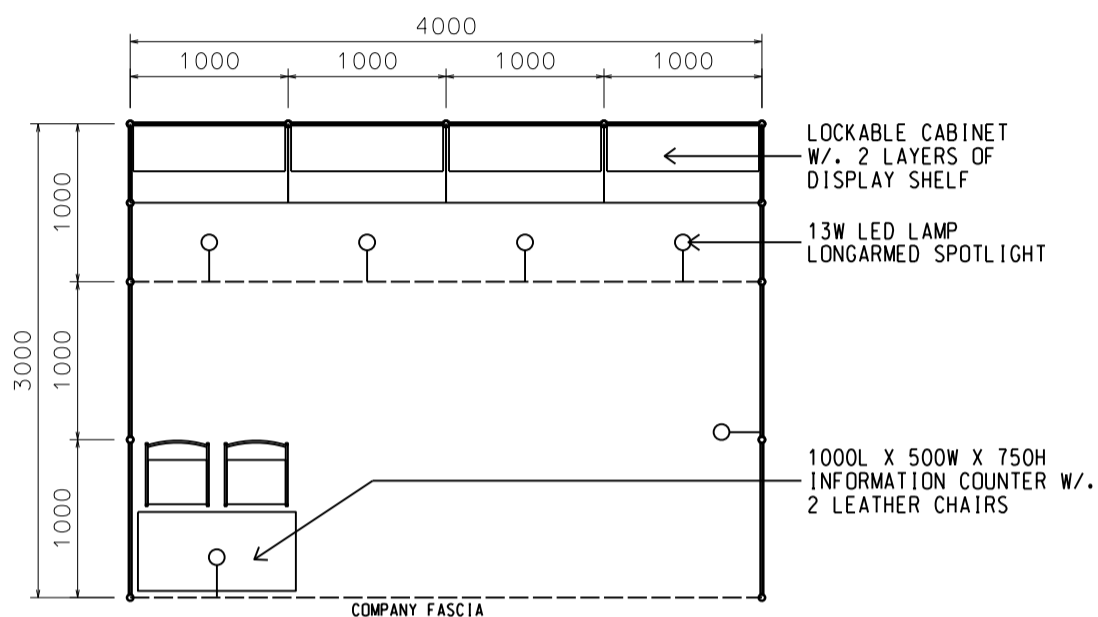

PACKAGE 17

4M x 3M Standard Booth

四米乘三米標準攤位

PLAN

PERSPECTIVE

ELEVATION

BOOTH SPECIFICATIONS		QTY.
	1000L x 500W x 750H INFORMATION COUNTER	1
	1000L x 500W x 750H LOCKABLE CABINET	4
	2000L x 300W DISPLAY SHELF	4
	13W LED LAMP LONGARMED SPOTLIGHT (YELLOW LIGHT)	6
	BLACK LEATHER CHAIR	2
	CEILING BEAM	4M
	RUBBISH BIN & CARPET (12sqm.)	