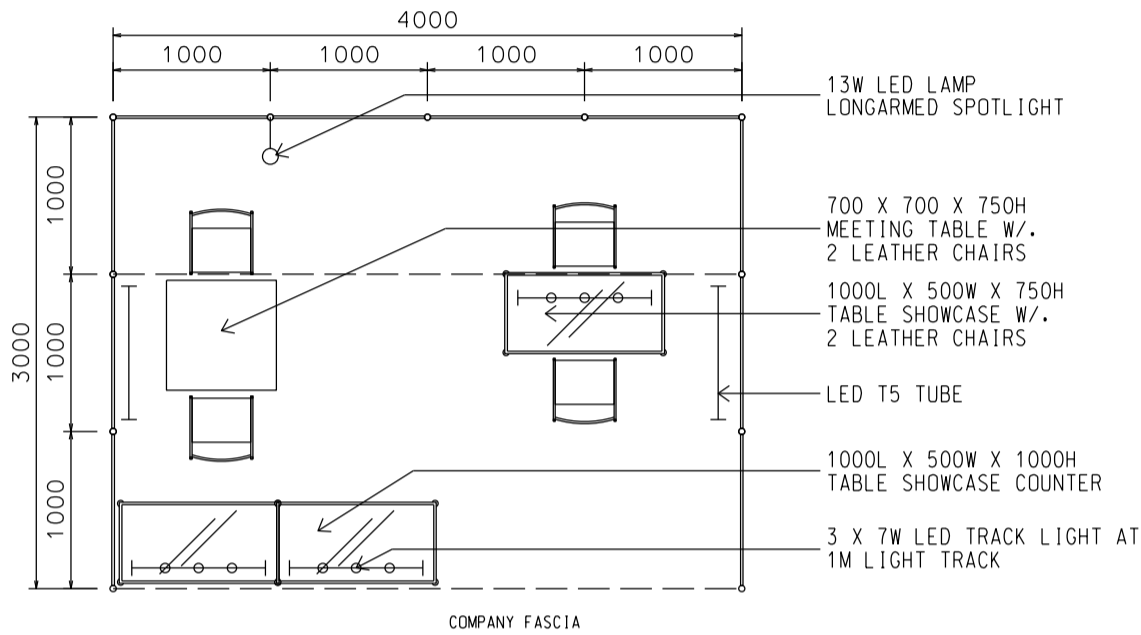

PACKAGE 15

4M x 3M Standard Booth

四米乘三米標準攤位

BOOTH SPECIFICATIONS		QTY.
	1000L x 500W x 1000H TABLE SHOWCASE COUNTER	2
	1000L x 500W x 750H TABLE SHOWCASE	1
	3 X 7W LED TRACK LIGHT	3
	LED T5 TUBE	2
	13W LED LAMP LONGARMED SPOTLIGHT (YELLOW LIGHT)	1
	700 X 700 X 750H MEEING TABLE	1
	BLACK LEATHER CHAIR	4
	CEILING BEAM	4M
	RUBBISH BIN & CARPET (12sqm.)	