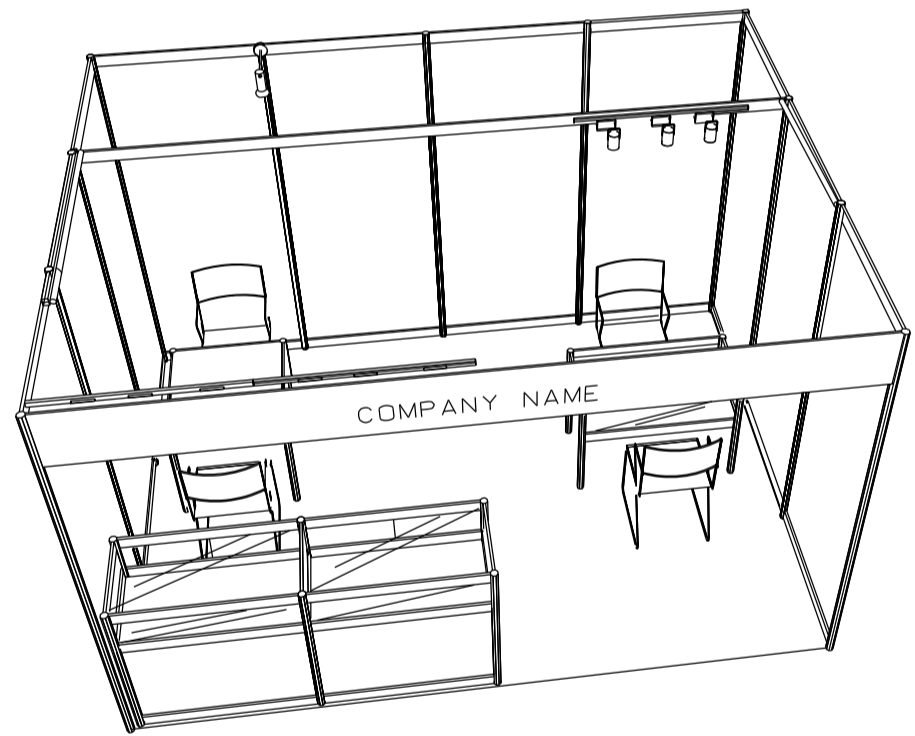

PACKAGE 15

4M x 3M Standard Booth

四米乘三米標準攤位

BOOTH SPECIFICATIONS		QTY.
	1000L x 500W x 1000H TABLE SHOWCASE COUNTER	2
	1000L x 500W x 750H TABLE SHOWCASE	1
	3 X 7W LED TRACK LIGHT	3
	LED T5 TUBE	2
	13W LED LAMP LONGARMED SPOTLIGHT (YELLOW LIGHT)	1
	700 X 700 X 750H MEEING TABLE	1
	BLACK LEATHER CHAIR	4
	CEILING BEAM	4M
	RUBBISH BIN & CARPET (12sqm.)	