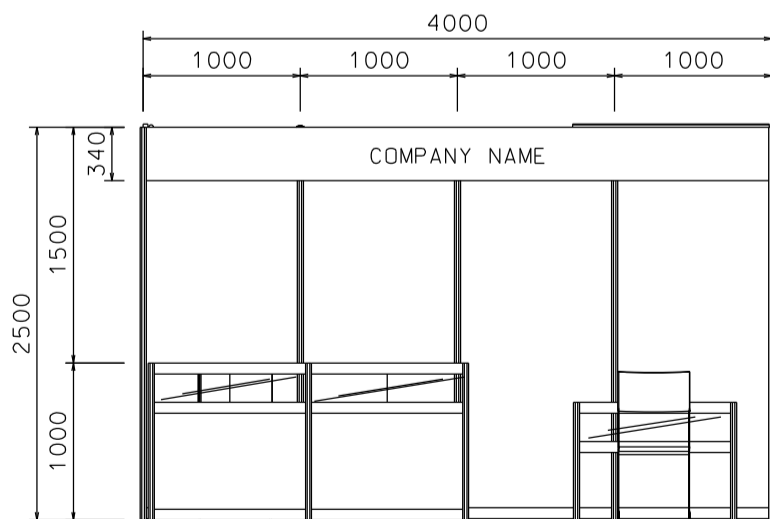

PACKAGE 15

4M x 3M Standard Booth

四米乘三米標準攤位

BOOTH SPECIFICATIONS		QTY.
	1000L x 500W x 1000H TABLE SHOWCASE COUNTER	2
	1000L x 500W x 750H TABLE SHOWCASE	1
	3 X 7W LED TRACK LIGHT	3
	LED T5 TUBE	2
	13W LED LAMP LONGARMED SPOTLIGHT (YELLOW LIGHT)	1
	700 X 700 X 750H MEEING TABLE	1
	BLACK LEATHER CHAIR	4
	CEILING BEAM	4M
	RUBBISH BIN & CARPET (12sqm.)	