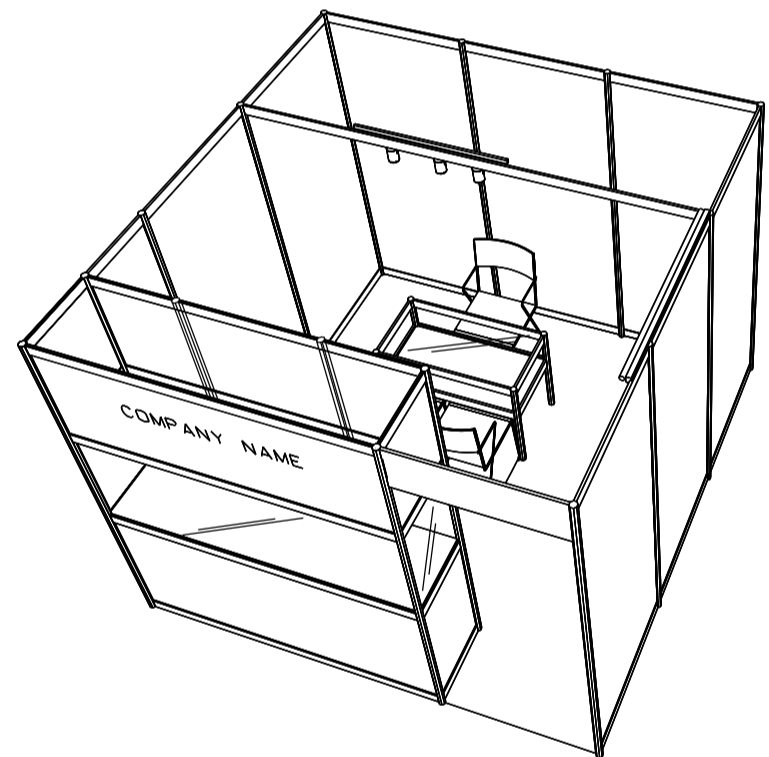

PACKAGE 2

3M x 3M Standard Booth

三米乘三米標準攤位

2000L TALL SHOWCASE W/.
6 X 7W LED DOWNLIGHT

PLAN

PERSPECTIVE

ELEVATION

BOOTH SPECIFICATIONS		QTY.
	2000L TALL SHOWCASE W/. 6 X 7W LED DOWNLIGHT	1
	1000L x 500W x 750H TABLE SHOWCASE	1
	3 X 7W LED TRACK LIGHT	1
	LED T5 TUBE	1
	BLACK LEATHER CHAIR	3
	CEILING BEAM	3M
	RUBBISH BIN & CARPET (9sqm.)	

*The Hong Kong Trade Development Council reserves the right to change the configuration if necessary.
*如有需要，香港貿易發展局有權更改攤位結構。