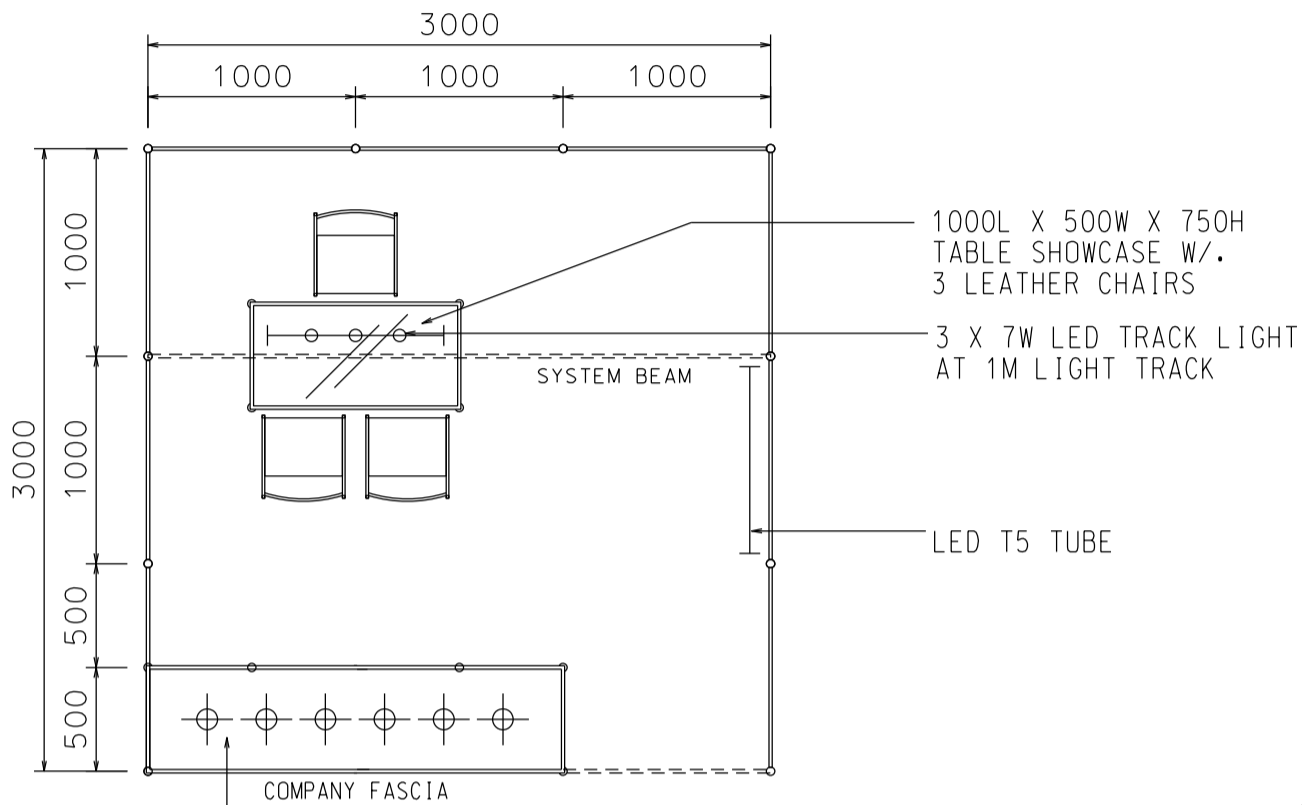

PACKAGE 2

3M x 3M Standard Booth

三米乘三米標準攤位

2000L TALL SHOWCASE W/.
6 X 7W LED DOWNLIGHT

PLAN

PERSPECTIVE

ELEVATION

BOOTH SPECIFICATIONS		QTY.
	2000L TALL SHOWCASE W/. 6 X 7W LED DOWNLIGHT	1
	1000L x 500W x 750H TABLE SHOWCASE	1
	3 X 7W LED TRACK LIGHT	1
	LED T5 TUBE	1
	BLACK LEATHER CHAIR	3
	CEILING BEAM	3M
	RUBBISH BIN & CARPET (9sqm.)	