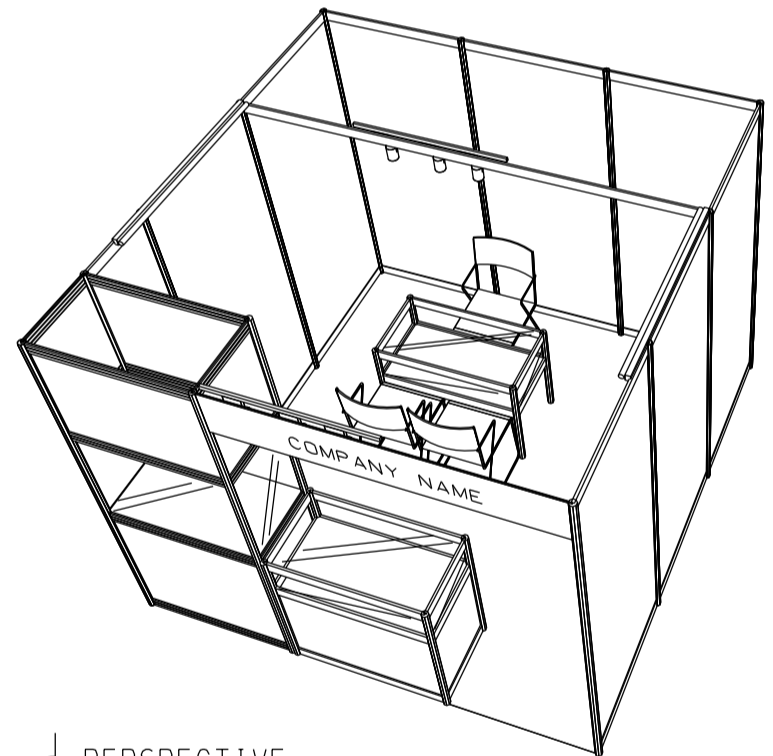

PACKAGE 1

3M x 3M Standard Booth

三米乘三米標準攤位

1000L TALL SHOWCASE W/.
3 X 7W LED DOWNLIGHT

BOOTH SPECIFICATIONS		QTY.
	1000L TALL SHOWCASE W/. 3 X 7W LED DOWNLIGHT	1
	1000L x 500W x 750H TABLE SHOWCASE	1
	1000L x 500W x 1000H TABLE SHOWCASE COUNTER	1
	3 X 7W LED TRACK LIGHT	2
	LED T5 TUBE	2
	BLACK LEATHER CHAIR	3
	CEILING BEAM	3M
	RUBBISH BIN & CARPET (9sqm.)	