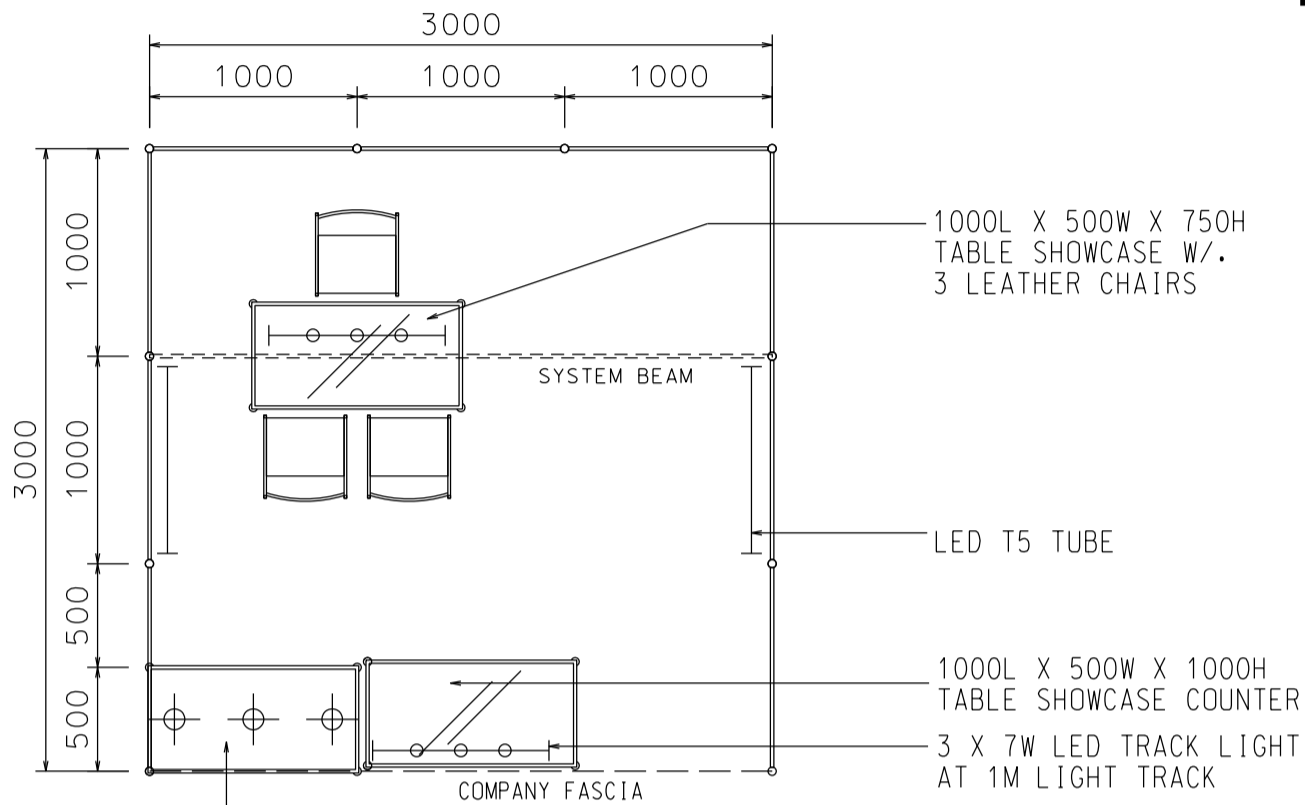

PACKAGE 1

3M x 3M Standard Booth

三米乘三米標準攤位

1000L TALL SHOWCASE W/.
3 X 7W LED DOWNLIGHT

BOOTH SPECIFICATIONS		QTY.
	1000L TALL SHOWCASE W/. 3 X 7W LED DOWNLIGHT	1
	1000L x 500W x 750H TABLE SHOWCASE	1
	1000L x 500W x 1000H TABLE SHOWCASE COUNTER	1
	3 X 7W LED TRACK LIGHT	2
	LED T5 TUBE	2
	BLACK LEATHER CHAIR	3
	CEILING BEAM	3M
	RUBBISH BIN & CARPET (9sqm.)	