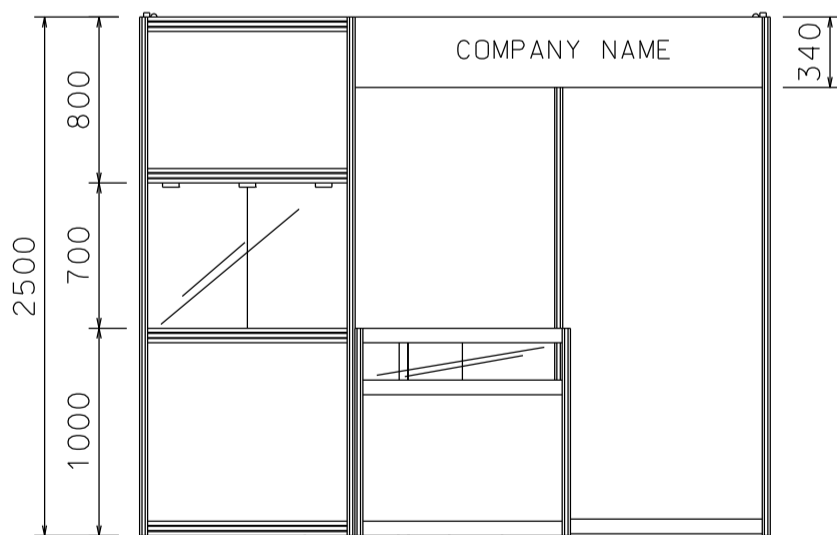

PACKAGE 1

3M x 3M Standard Booth

三米乘三米標準攤位

1000L TALL SHOWCASE W/.
3 X 7W LED DOWNLIGHT

BOOTH SPECIFICATIONS		QTY.
	1000L TALL SHOWCASE W/. 3 X 7W LED DOWNLIGHT	1
	1000L x 500W x 750H TABLE SHOWCASE	1
	1000L x 500W x 1000H TABLE SHOWCASE COUNTER	1
	3 X 7W LED TRACK LIGHT	2
	LED T5 TUBE	2
	BLACK LEATHER CHAIR	3
	CEILING BEAM	3M
	RUBBISH BIN & CARPET (9sqm.)	