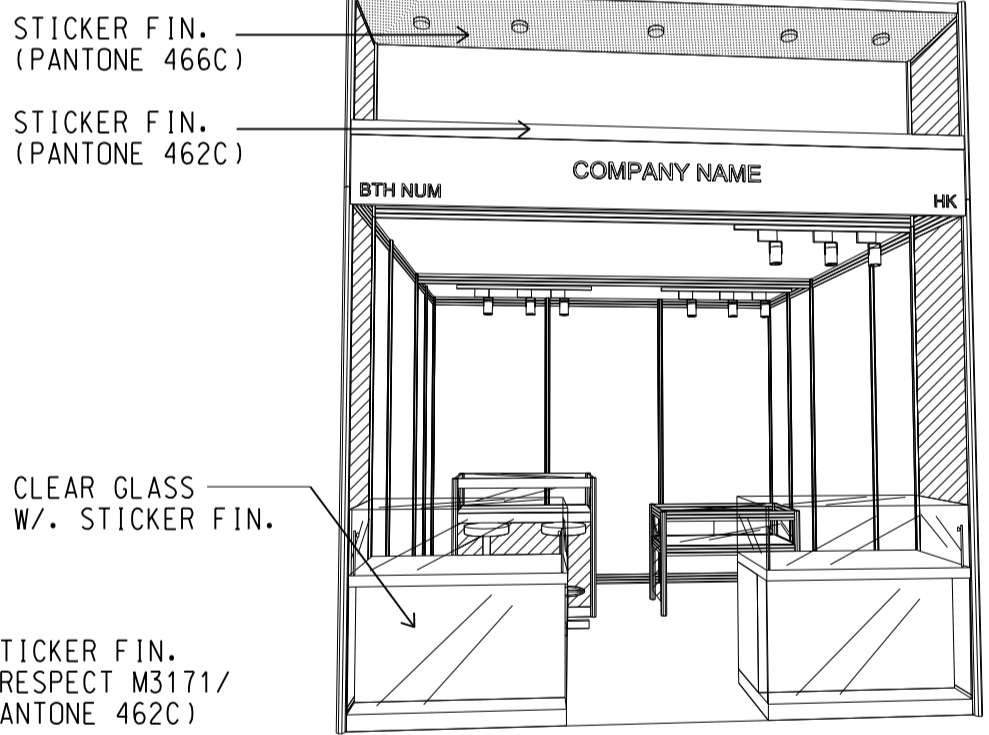

Hall of Antique

3m x 3m x 3.5mH Non-Corner Booth (Option C)

三米乘三米標準攤位

BOOTH SPECIFICATIONS		QTY.
	1000L x 500W x 1000H LOW SHOWCASE (GLASS DOOR) W/. 2 X 7W LED TRACKLIGHT INSIDE (YELLOW LIGHT)	2
	1000L x 500W x 750H TABLE SHOWCASE	1
	1000L X 500W X 1000H TABLE SHOWCASE COUNTER IN STICKER LAMINATION	1
	3 X 7W LED TRACK LIGHT (YELLOW LIGHT)	4
	LED T5 TUBE (WHITE LIGHT)	1
	7W LED DOWNLIGHT (FOR FASCIA)	5
	BAR STOOL	3
	CEILING BEAM	6M
	RUBBISH BIN & CARPET (9sqm.)	

*The Hong Kong Trade Development Council reserves the right to change the configuration if necessary.

*如有需要，香港貿易發展局有權更改攤位結構。