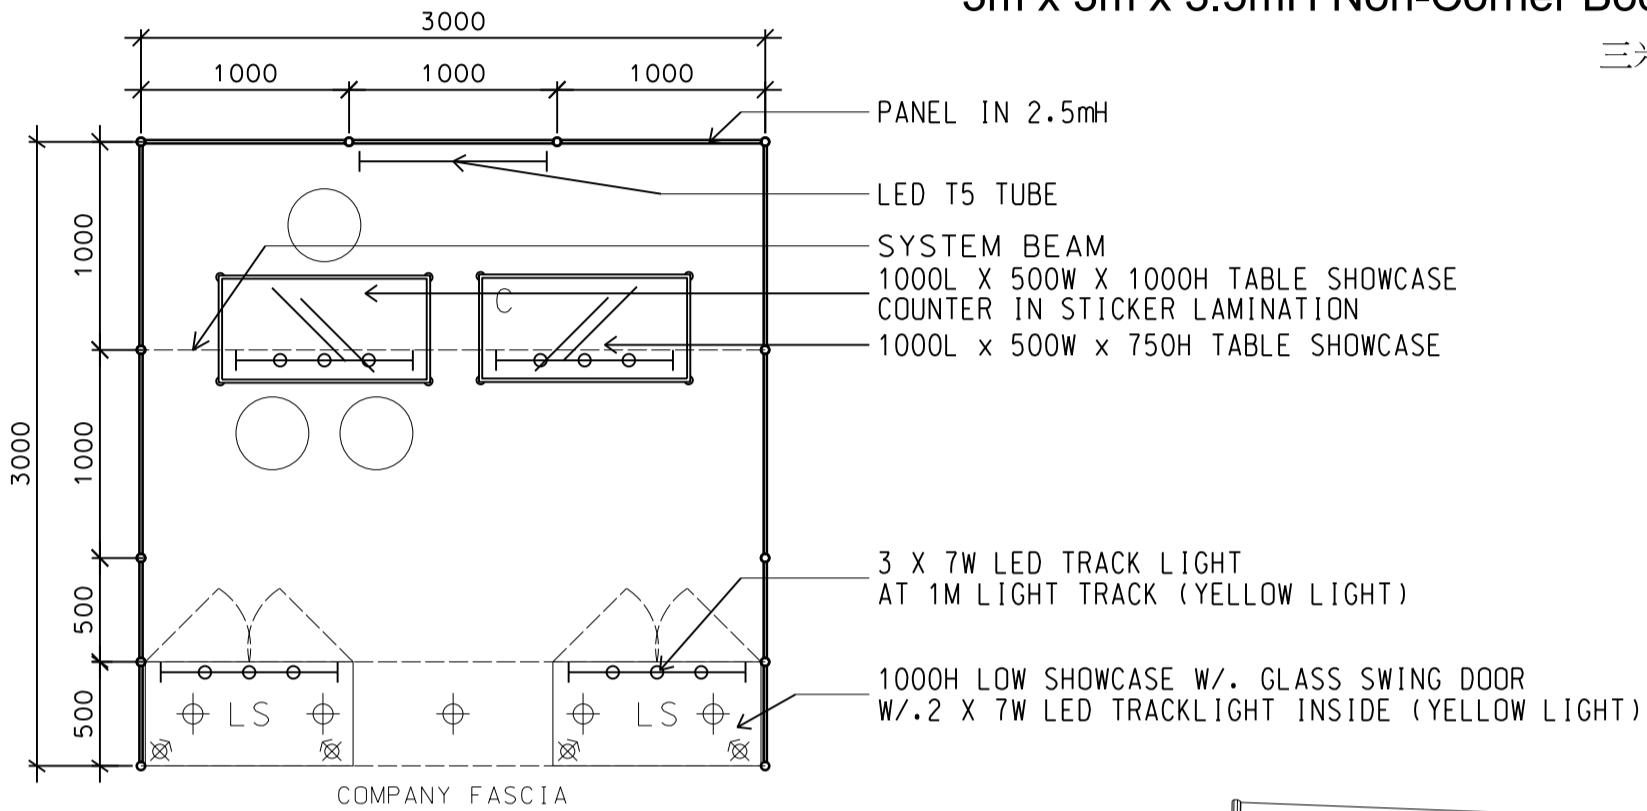

Hall of Antique

3m x 3m x 3.5mH Non-Corner Booth (Option C)

三米乘三米標準攤位

BOOTH SPECIFICATIONS		QTY.
	1000L x 500W x 1000H LOW SHOWCASE (GLASS DOOR) W/. 2 X 7W LED TRACKLIGHT INSIDE (YELLOW LIGHT)	2
	1000L x 500W x 750H TABLE SHOWCASE	1
	1000L X 500W X 1000H TABLE SHOWCASE COUNTER IN STICKER LAMINATION	1
	3 X 7W LED TRACK LIGHT (YELLOW LIGHT)	4
	LED T5 TUBE (WHITE LIGHT)	1
	7W LED DOWNLIGHT (FOR FASCIA)	5
	BAR STOOL	3
	CEILING BEAM	6M
	RUBBISH BIN & CARPET (9sqm.)	