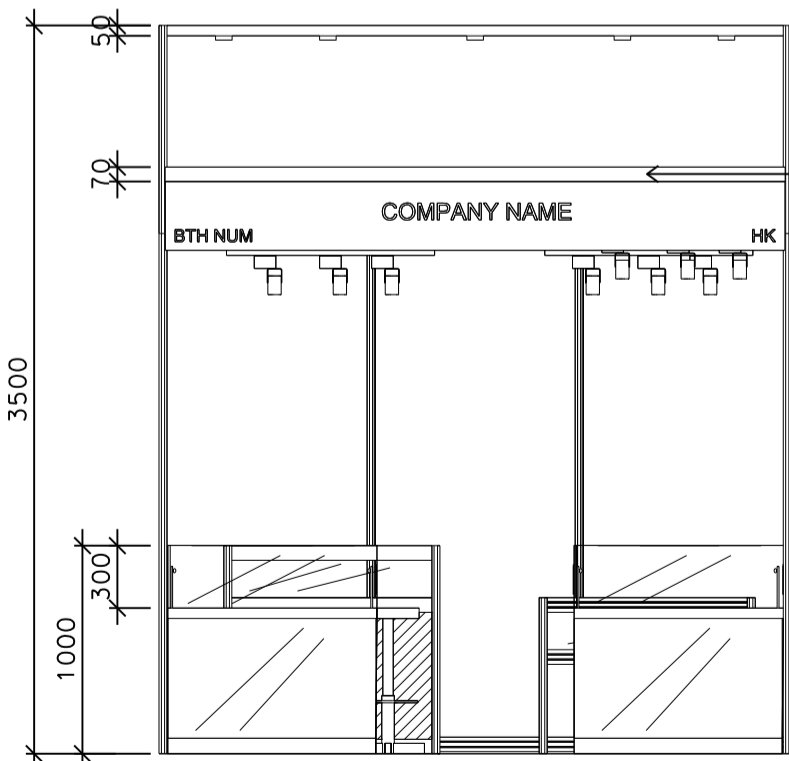

Hall of Antique

3m x 3m x 3.5mH Non-Corner Booth (Option C)

三米乘三米標準攤位

BOOTH SPECIFICATIONS		QTY.
	1000L x 500W x 1000H LOW SHOWCASE (GLASS DOOR) W/. 2 X 7W LED TRACKLIGHT INSIDE (YELLOW LIGHT)	2
	1000L x 500W x 750H TABLE SHOWCASE	1
	1000L X 500W X 1000H TABLE SHOWCASE COUNTER IN STICKER LAMINATION	1
	3 X 7W LED TRACK LIGHT (YELLOW LIGHT)	4
	LED T5 TUBE (WHITE LIGHT)	1
	7W LED DOWNLIGHT (FOR FASCIA)	5
	BAR STOOL	3
	CEILING BEAM	6M
	RUBBISH BIN & CARPET (9sqm.)	

*The Hong Kong Trade Development Council reserves the right to change the configuration if necessary.

*如有需要，香港貿易發展局有權更改攤位結構。