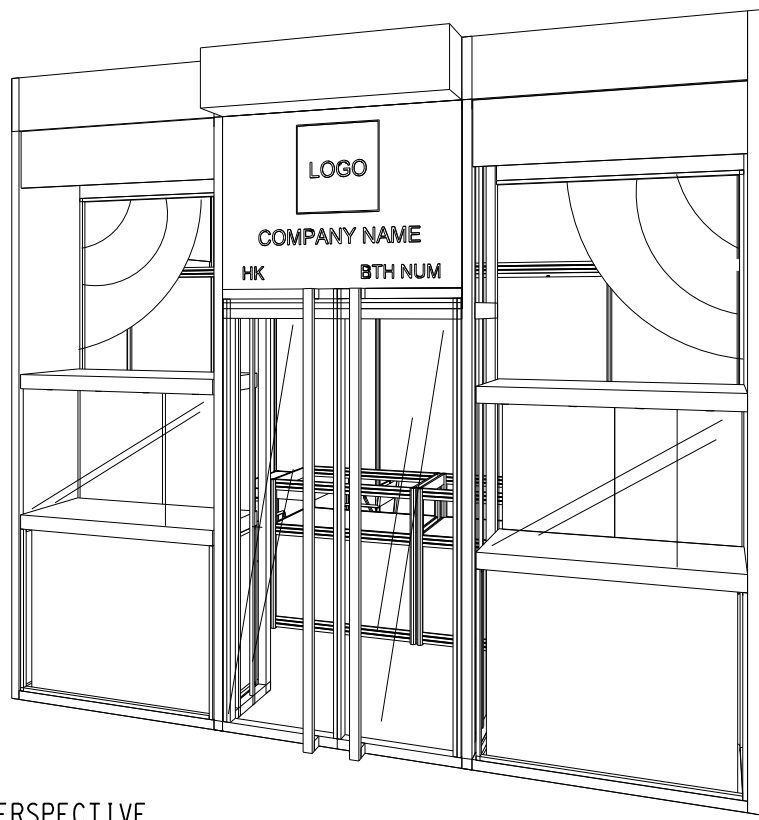

Hall of Extraordinary

4M x 3M x 3.5Mh Non-Corner Booth

四米乘三米乘三點五米高珠寶精粹廊攤位

- BROWN PANEL (BLACK POLE AND BEAM) ARE IN 3.5mH
- 500w SQUARE PIN SOCKET
- 800mm \varnothing x 750H ROUND MEETING TABLE W/.BLACK LEATHER CHAIR
- BAR STOOL
- 7W LED TRACKLIGHT (WHITE) ON 1M TRACK
- 1000L X 500W X 1000H BLACK SYSTEM TABLE SHOWCASE COUNTER W/. 2 X 6W LED LIGHT (WHITE)
- SYSTEM CEILING BEAM SET AT 2.5mH
- WOODEN SHOWCASE 8 X 10W LED EYEBALL DOWNLIGHT WHITE LIGHT , WOODEN SWING DOOR AND LOCKABLE CABINET UNDERNEATH
- BROWN CURTAIN

7W LED DOWNLIGHT (WHITE)

CONCEALED LIGHT TROUGH TO HIGHLIGHT COMPANY FASCIA

PLAN

WOODEN FASCIA W/. WITH BROWN PU SPRAY FIN.

BROWN CURTAIN

METAL FRAME WITH BLACK PU SPRAY FIN.

WOODEN SHOWCASE 8 X 10W LED EYEBALL DOWNLIGHT WHITE LIGHT ,WOODEN SWING DOOR AND LOCKABLE CABINET UNDERNEATH

BROWN TINTED GLASS AND WOODEN FRAME LOCKABLE SWING DOOR

ELEVATION

PERSPECTIVE

BOOTH SPECIFICATIONS		QTY.
	1230w X 450d X 1750h WOODEN TALL SHOWCASE 8 x 10W LED EYEBALL WHITE LIGHT AND WOODEN SWING DOOR	2
	1000L X 500W X 1000H BLACK SYSTEM TABLE SHOWCASE COUNTER W/. 2 X 6W LED LIGHT (WHITE)	2
	BROWN TINTED GLASS AND WOODEN FRAME LOCKABLE SWING DOOR	1
	7W LED CEILING DOWNLIGHT (WHITE)	3
	7W LED TRACKLIGHT (WHITE) X 3 ON 1m TRACK	2
	500w SQUARE PIN SOCKET	1
	800W x 750H MEETING TABLE	1
	BLACK CHAIR	2
	BAR STOOL	4
	CEILING BEAM (2.5mH)	4M
	RUBBISH BIN & CARPET (12sqm.)	