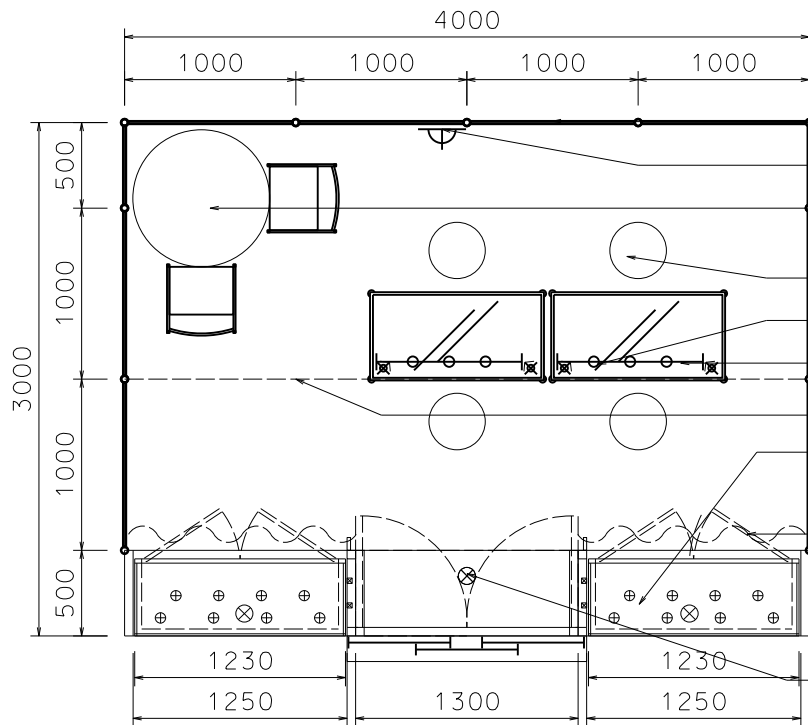

Hall of Extraordinary

4M x 3M x 3.5Mh Non-Corner Booth

四米乘三米乘三點五米高珠寶精粹廊攤位

- BROWN PANEL (BLACK POLE AND BEAM) ARE IN 3.5mH
- 500w SQUARE PIN SOCKET
- 800mm \varnothing x 750H ROUND MEETING TABLE W/.BLACK LEATHER CHAIR
- BAR STOOL
- 7W LED TRACKLIGHT (WHITE) ON 1M TRACK
- 1000L X 500W X 1000H BLACK SYSTEM TABLE SHOWCASE COUNTER W/. 2 X 6W LED LIGHT (WHITE)
- SYSTEM CEILING BEAM SET AT 2.5mH
- WOODEN SHOWCASE 8 X 10W LED EYEBALL DOWNLIGHT WHITE LIGHT , WOODEN SWING DOOR AND LOCKABLE CABINET UNDERNEATH
- BROWN CURTAIN

7W LED DOWNLIGHT (WHITE)

CONCEALED LIGHT TROUGH TO HIGHLIGHT COMPANY FASCIA

PLAN

WOODEN FASCIA W/. WITH BROWN PU SPRAY FIN.

BROWN CURTAIN

METAL FRAME WITH BLACK PU SPRAY FIN.

WOODEN SHOWCASE 8 X 10W LED EYEBALL DOWNLIGHT WHITE LIGHT ,WOODEN SWING DOOR AND LOCKABLE CABINET UNDERNEATH

BROWN TINTED GLASS AND WOODEN FRAME LOCKABLE SWING DOOR

ELEVATION

PERSPECTIVE

BOOTH SPECIFICATIONS		QTY.
	1230w X 450d X 1750h WOODEN TALL SHOWCASE 8 x 10W LED EYEBALL WHITE LIGHT AND WOODEN SWING DOOR	2
	1000L X 500W X 1000H BLACK SYSTEM TABLE SHOWCASE COUNTER W/. 2 X 6W LED LIGHT (WHITE)	2
	BROWN TINTED GLASS AND WOODEN FRAME LOCKABLE SWING DOOR	1
	7W LED CEILING DOWNLIGHT (WHITE)	3
	7W LED TRACKLIGHT (WHITE) X 3 ON 1m TRACK	2
	500w SQUARE PIN SOCKET	1
	800W x 750H MEETING TABLE	1
	BLACK CHAIR	2
	BAR STOOL	4
	CEILING BEAM (2.5mH)	4M
	RUBBISH BIN & CARPET (12sqm.)	