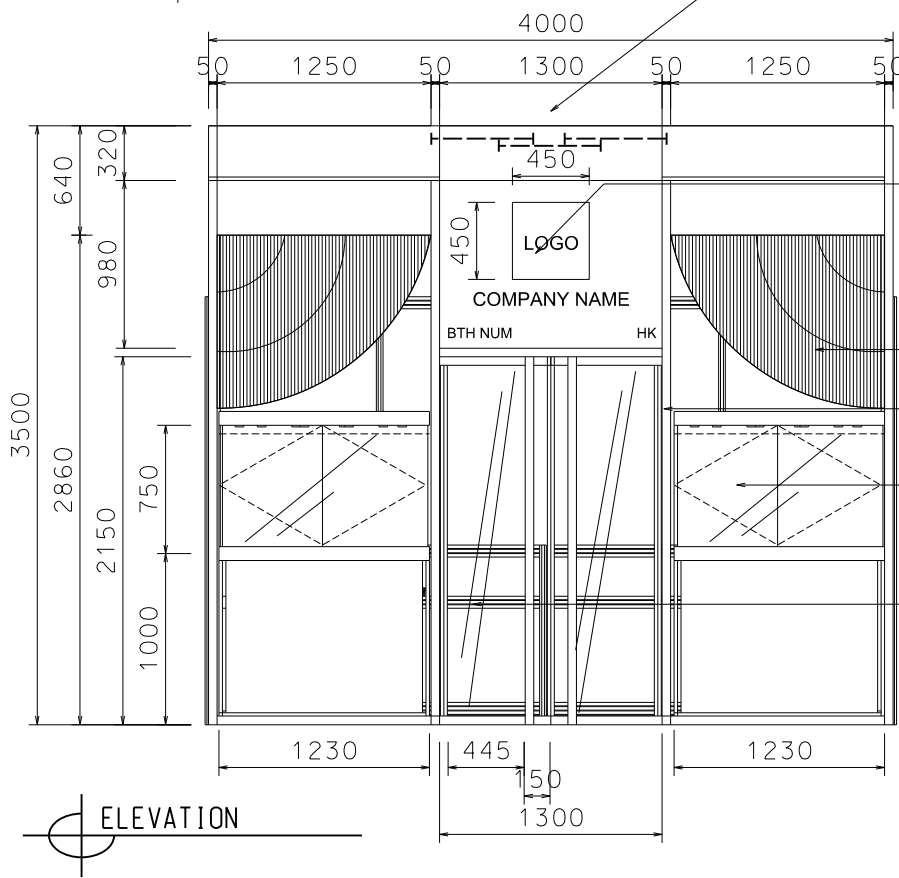

Hall of Extraordinary

4M x 3M x 3.5Mh Non-Corner Booth

四米乘三米乘三點五米高珠寶精粹廊攤位

- BROWN PANEL (BLACK POLE AND BEAM) ARE IN 3.5mH
- 500w SQUARE PIN SOCKET
- 800mm \varnothing x 750H ROUND MEETING TABLE W/.BLACK LEATHER CHAIR
- BAR STOOL
- 7W LED TRACKLIGHT (WHITE) ON 1M TRACK
- 1000L X 500W X 1000H BLACK SYSTEM TABLE SHOWCASE COUNTER W/. 2 X 6W LED LIGHT (WHITE)
- SYSTEM CEILING BEAM SET AT 2.5mH
- WOODEN SHOWCASE 8 X 10W LED EYEBALL DOWNLIGHT WHITE LIGHT , WOODEN SWING DOOR AND LOCKABLE CABINET UNDERNEATH
- BROWN CURTAIN

7W LED DOWNLIGHT (WHITE)

CONCEALED LIGHT TROUGH TO HIGHLIGHT COMPANY FASCIA

PLAN

WOODEN FASCIA W/. WITH BROWN PU SPRAY FIN.

BROWN CURTAIN

METAL FRAME WITH BLACK PU SPRAY FIN.

WOODEN SHOWCASE 8 X 10W LED EYEBALL DOWNLIGHT WHITE LIGHT ,WOODEN SWING DOOR AND LOCKABLE CABINET UNDERNEATH

BROWN TINTED GLASS AND WOODEN FRAME LOCKABLE SWING DOOR

ELEVATION

PERSPECTIVE

BOOTH SPECIFICATIONS		QTY.
	1230w X 450d X 1750h WOODEN TALL SHOWCASE 8 x 10W LED EYEBALL WHITE LIGHT AND WOODEN SWING DOOR	2
	1000L X 500W X 1000H BLACK SYSTEM TABLE SHOWCASE COUNTER W/. 2 X 6W LED LIGHT (WHITE)	2
	BROWN TINTED GLASS AND WOODEN FRAME LOCKABLE SWING DOOR	1
	7W LED CEILING DOWNLIGHT (WHITE)	3
	7W LED TRACKLIGHT (WHITE) X 3 ON 1m TRACK	2
	500w SQUARE PIN SOCKET	1
	800W x 750H MEETING TABLE	1
	BLACK CHAIR	2
	BAR STOOL	4
	CEILING BEAM (2.5mH)	4M
	RUBBISH BIN & CARPET (12sqm.)	