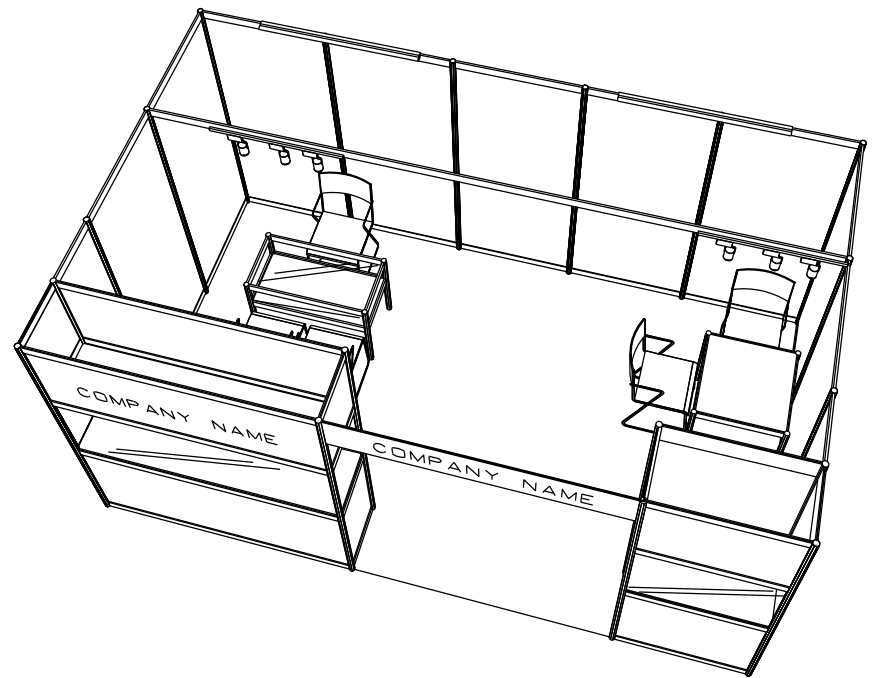

PACKAGE 7

5M x 3M Standard Booth

五米乘三米標準攤位

BOOTH SPECIFICATIONS		QTY.
	2000L TALL SHOWCASE W/. 6 X 7W LED DOWNLIGHT	1
	1000L TALL SHOWCASE W/. 3 X 7W LED DOWNLIGHT	1
	1000L x 500W x 750H TABLE SHOWCASE	1
	3 X 7W LED TRACK LIGHT	2
	LED T5 TUBE	2
	700 X 700 X 750H MEEING TABLE	1
	BLACK LEATHER CHAIR	6
	CEILING BEAM	5M
	RUBBISH BIN & CARPET (15sqm.)	