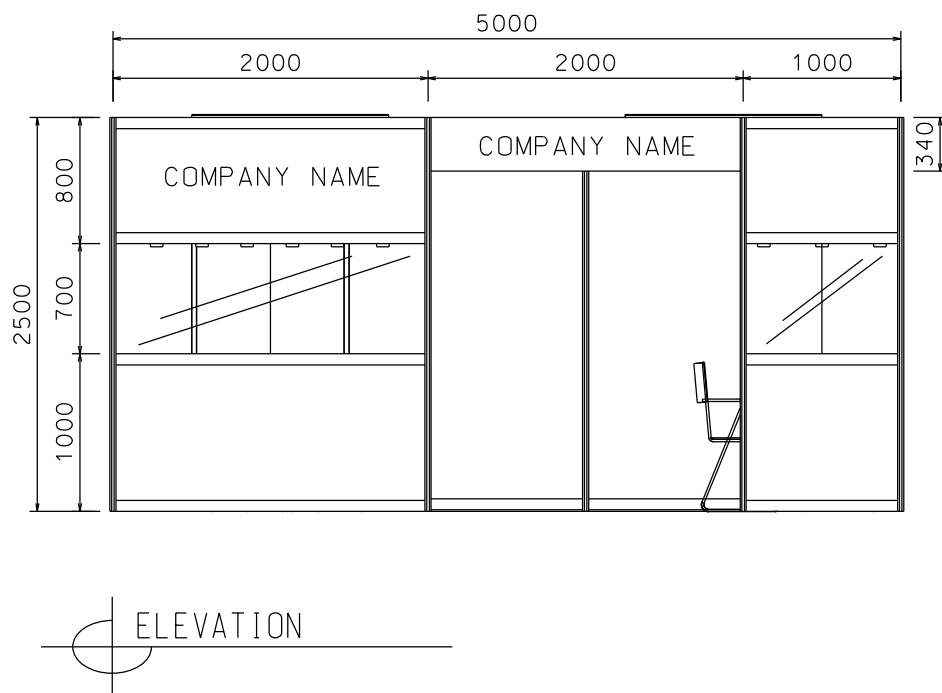

PACKAGE 7

5M x 3M Standard Booth

五米乘三米標準攤位

BOOTH SPECIFICATIONS		QTY.
	2000L TALL SHOWCASE W/. 6 X 7W LED DOWNLIGHT	1
	1000L TALL SHOWCASE W/. 3 X 7W LED DOWNLIGHT	1
	1000L x 500W x 750H TABLE SHOWCASE	1
	3 X 7W LED TRACK LIGHT	2
	LED T5 TUBE	2
	700 X 700 X 750H MEEING TABLE	1
	BLACK LEATHER CHAIR	6
	CEILING BEAM	5M
	RUBBISH BIN & CARPET (15sqm.)	