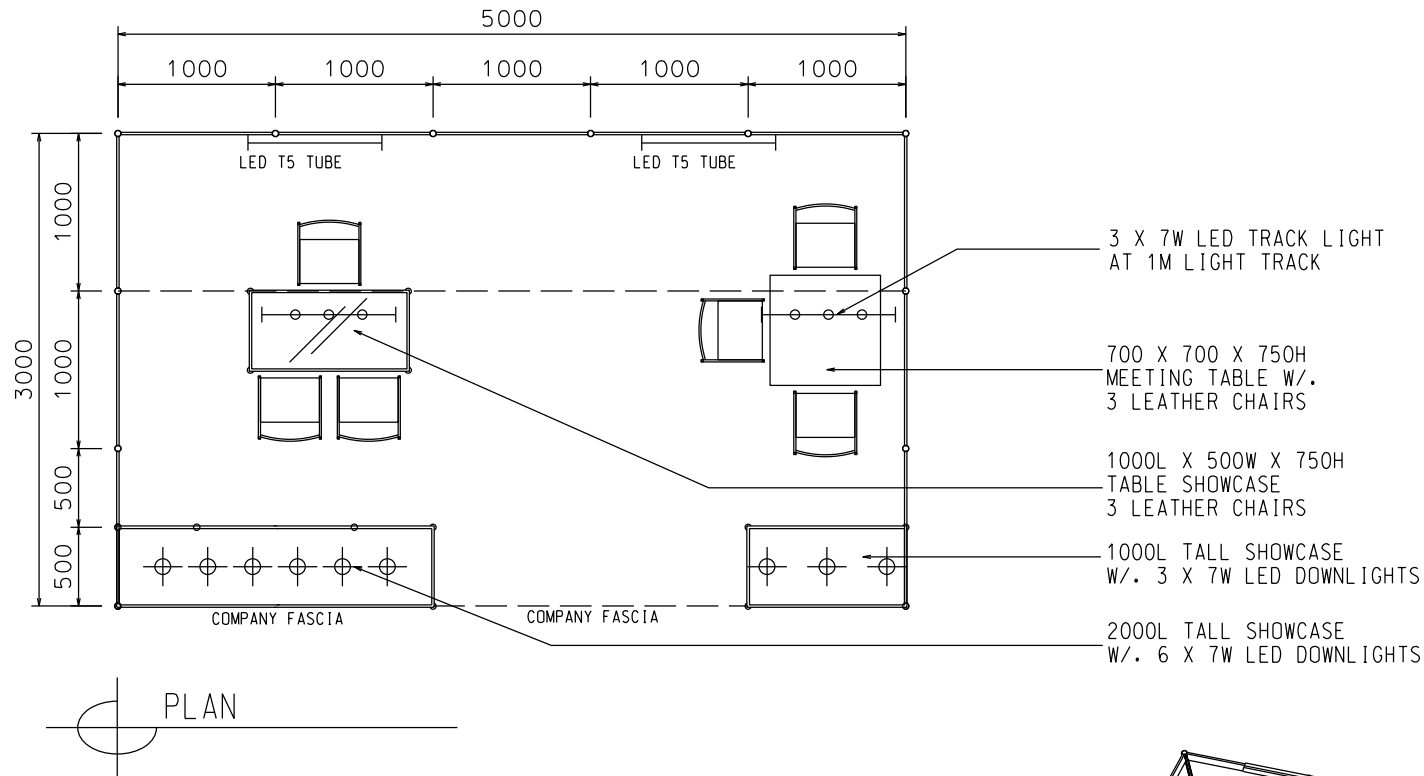

PACKAGE 7

5M x 3M Standard Booth

五米乘三米標準攤位

BOOTH SPECIFICATIONS		QTY.
	2000L TALL SHOWCASE W/. 6 X 7W LED DOWNLIGHT	1
	1000L TALL SHOWCASE W/. 3 X 7W LED DOWNLIGHT	1
	1000L x 500W x 750H TABLE SHOWCASE	1
	3 X 7W LED TRACK LIGHT	2
	LED T5 TUBE	2
	700 X 700 X 750H MEEING TABLE	1
	BLACK LEATHER CHAIR	6
	CEILING BEAM	5M
	RUBBISH BIN & CARPET (15sqm.)	