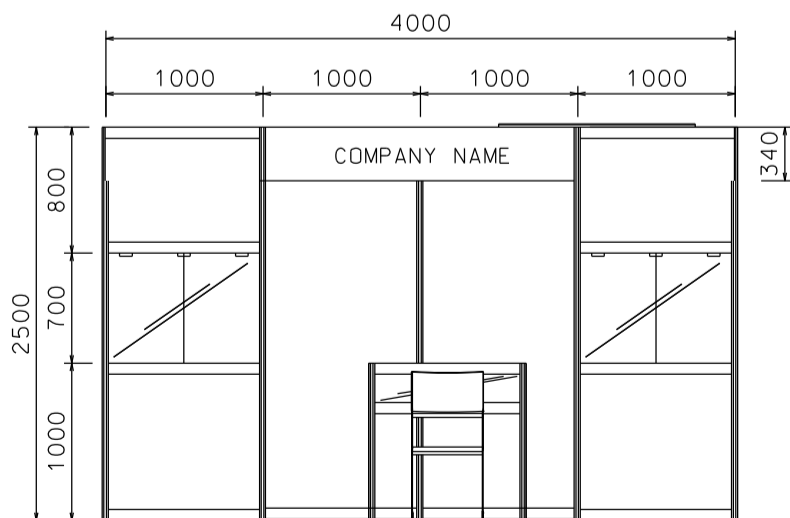

# PACKAGE 18

4M x 3M Standard Booth

四米乘三米標準攤位

PLAN

PERSPECTIVE

ELEVATION

BOOTH SPECIFICATIONS		QTY.
	1000L TALL SHOWCASE W/. 3 X 7W LED DOWNLIGHT	2
	1000L x 500W x 1000H TABLE SHOWCASE	1
	3 X 7W LED TRACK LIGHT	1
	LED T5 TUBE	1
	700 X 700 X 750H MEEING TABLE	1
	BLACK LEATHER CHAIR	4
	CEILING BEAM	4M
	RUBBISH BIN & CARPET (12sqm.)	