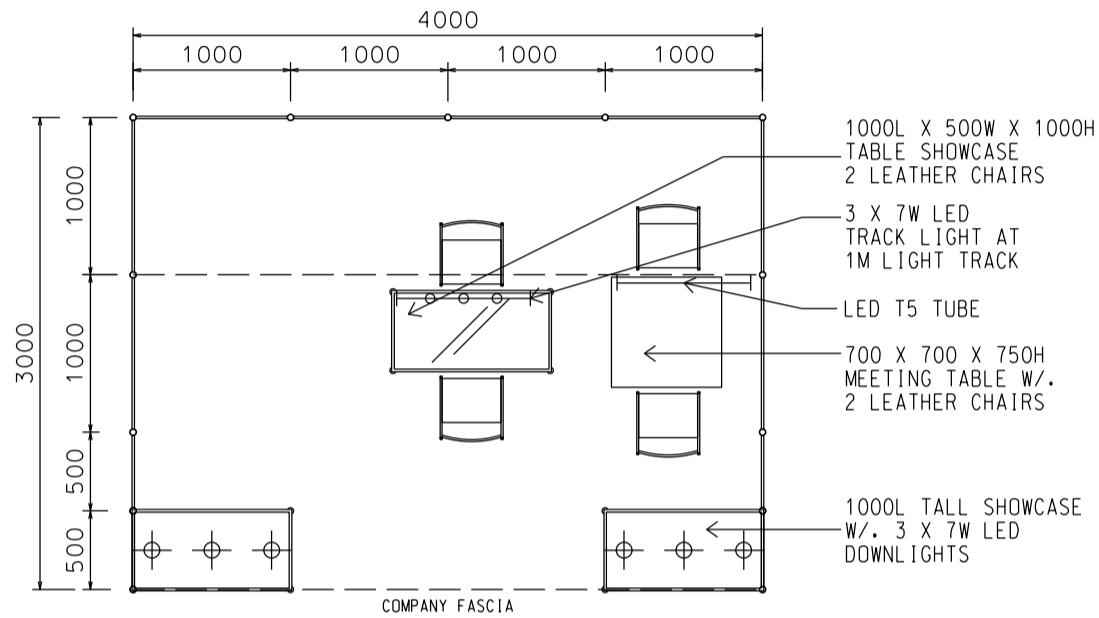

# PACKAGE 18

4M x 3M Standard Booth

四米乘三米標準攤位

PLAN

PERSPECTIVE

ELEVATION

BOOTH SPECIFICATIONS		QTY.
	1000L TALL SHOWCASE W/. 3 X 7W LED DOWNLIGHT	2
	1000L x 500W x 1000H TABLE SHOWCASE	1
	3 X 7W LED TRACK LIGHT	1
	LED T5 TUBE	1
	700 X 700 X 750H MEEING TABLE	1
	BLACK LEATHER CHAIR	4
	CEILING BEAM	4M
	RUBBISH BIN & CARPET (12sqm.)	