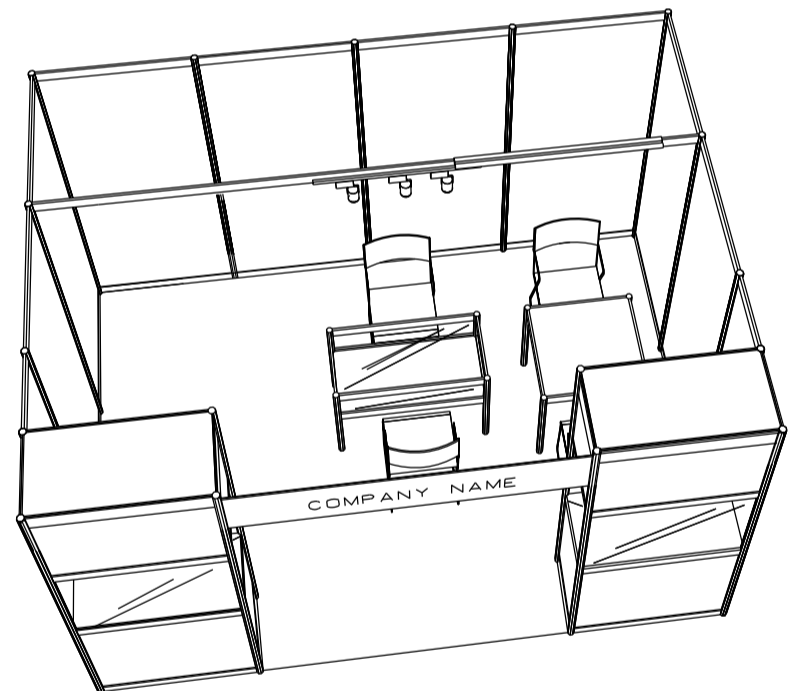

# PACKAGE 18

4M x 3M Standard Booth

四米乘三米標準攤位

PLAN

PERSPECTIVE

ELEVATION

BOOTH SPECIFICATIONS		QTY.
	1000L TALL SHOWCASE W/. 3 X 7W LED DOWNLIGHT	2
	1000L x 500W x 1000H TABLE SHOWCASE	1
	3 X 7W LED TRACK LIGHT	1
	LED T5 TUBE	1
	700 X 700 X 750H MEEING TABLE	1
	BLACK LEATHER CHAIR	4
	CEILING BEAM	4M
	RUBBISH BIN & CARPET (12sqm.)	

\*The Hong Kong Trade Development Council reserves the right to change the configuration if necessary.  
\*如有需要，香港貿易發展局有權更改攤位結構。