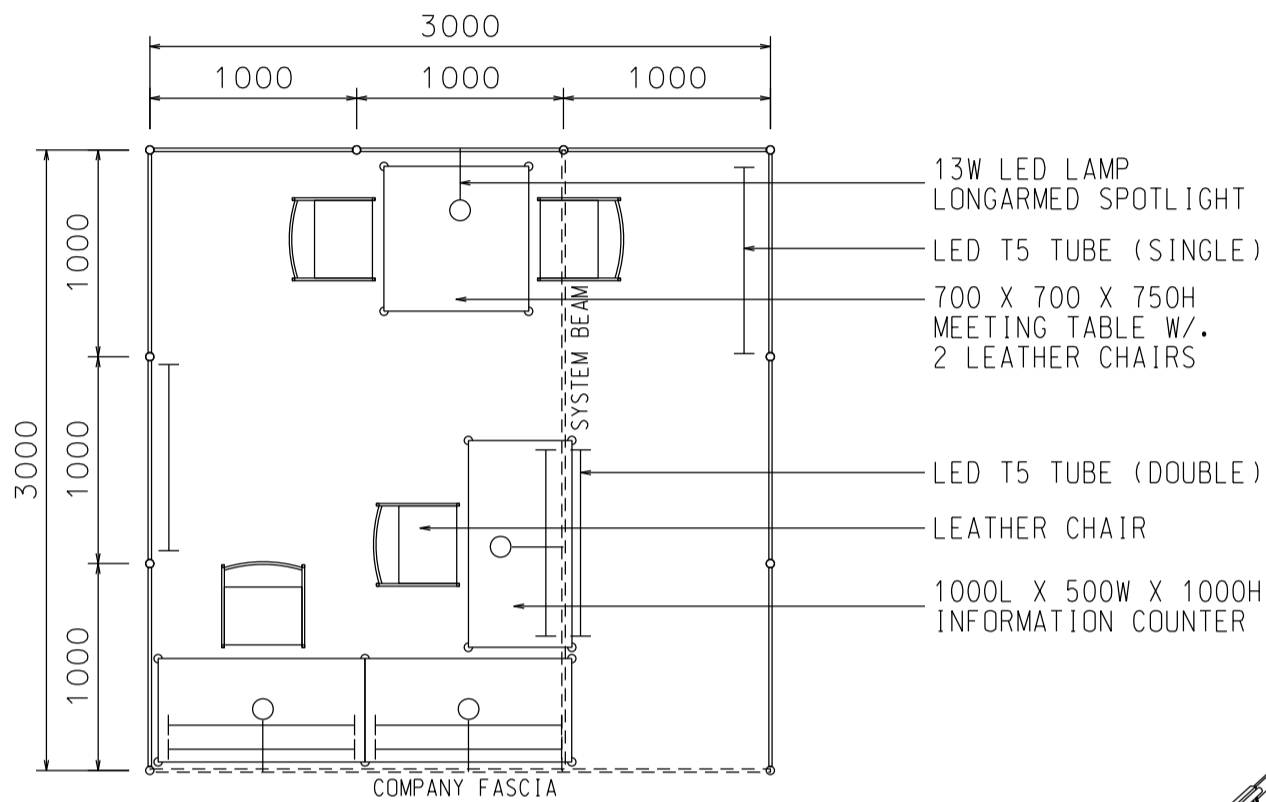

# PACKAGE 5

3M x 3M Standard Booth

三米乘三米標準攤位

PLAN

PERSPECTIVE

ELEVATION

BOOTH SPECIFICATIONS		QTY.
	1000L x 500W x 1000H INFORMATION COUNTER	3
	13W LED LAMP LONGARMED SPOTLIGHT (YELLOW LIGHT)	4
	LED T5 TUBE	8
	700 X 700 X 750H MEETING TABLE	1
	BLACK LEATHER CHAIR	4
	CEILING BEAM	3M
	RUBBISH BIN & CARPET (9sqm.)	