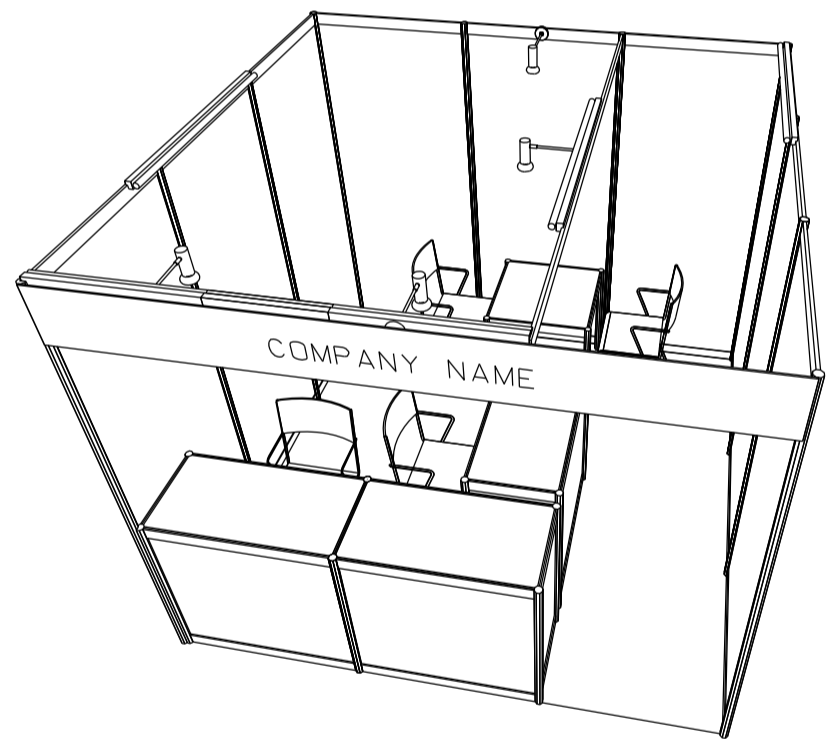

# PACKAGE 5

3M x 3M Standard Booth

三米乘三米標準攤位

PLAN

PERSPECTIVE

ELEVATION

BOOTH SPECIFICATIONS		QTY.
	1000L x 500W x 1000H INFORMATION COUNTER	3
	13W LED LAMP LONGARMED SPOTLIGHT (YELLOW LIGHT)	4
	LED T5 TUBE	8
	700 X 700 X 750H MEETING TABLE	1
	BLACK LEATHER CHAIR	4
	CEILING BEAM	3M
	RUBBISH BIN & CARPET (9sqm.)	

\*The Hong Kong Trade Development Council reserves the right to change the configuration if necessary.

\*如有需要，香港貿易發展局有權更改攤位結構。