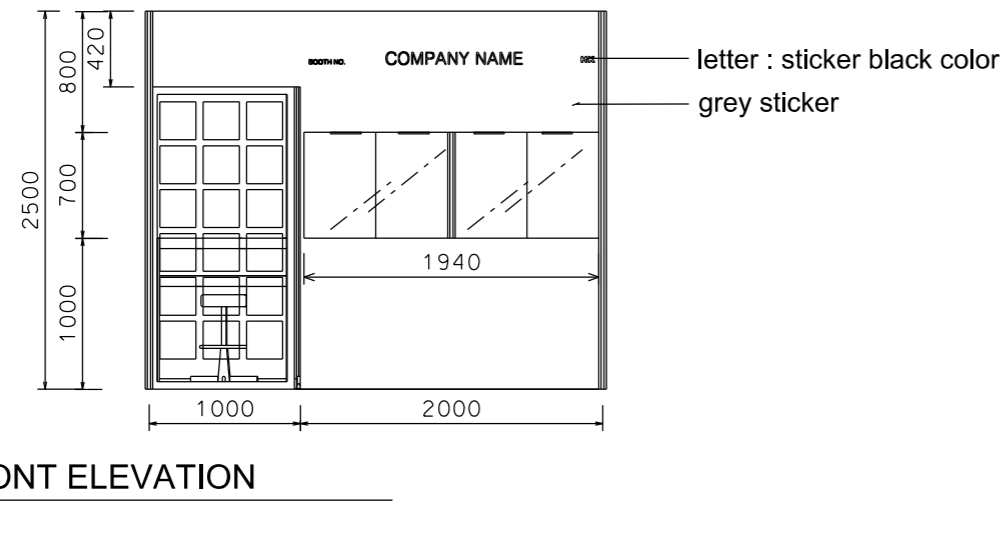

Premium Booth 3mW x 3mD One side open

WJ-B-9
3mW x 3mD x 2.5mH

BOOTH SPECIFICATION		QTY
	Front tall showcase with 4 x 50W COB LIGHT (white light) (2mW x 0.5mD x 2.5mH)	1
	Table showcase counter with build-in LED T5 tube (1mL x 0.5mD x 1mH)	3
	Lockable cabinet (1mL x 0.5mD x .75mH)	1
	Bar stool	5
	Glass swing door	1
	Ceiling grid (1m x 1m)	7.5
	50W COB LIGHT (fixed in the center of ceiling grid)	3
	500w Square pin power socket	1

DATE: 03-05-2019
SCALE: 1 : 50 (A3)
DRAWN BY:
CHECKED BY:

TITLE
Premium Booth
WJ-B-9

PROJECT
PREMIUM BOOTH
3m x 3m
DATE: XXXXXXXX

SHEET
WJ-B01