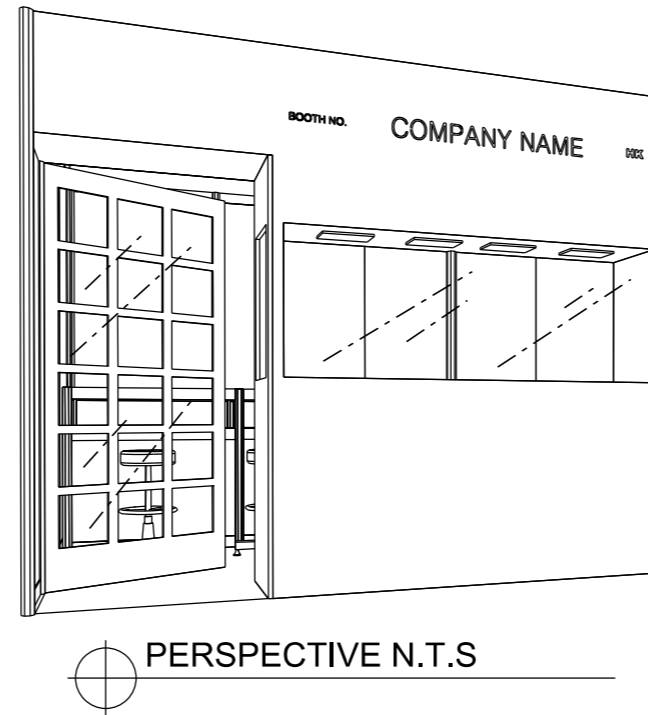

Premium Booth 3mW x 3mD One side open

WJ-B-9
3mW x 3mD x 2.5mH

BOOTH SPECIFICATION		QTY
	Front tall showcase with 4 x 50W COB LIGHT (white light) (2mW x 0.5mD x 2.5mH)	1
	Table showcase counter with build-in LED T5 tube (1mL x 0.5mD x 1mH)	3
	Lockable cabinet (1mL x 0.5mD x .75mH)	1
	Bar stool	5
	Glass swing door	1
	Ceiling grid (1m x 1m)	7.5
	50W COB LIGHT (fixed in the center of ceiling grid)	3
	500w Square pin power socket	1