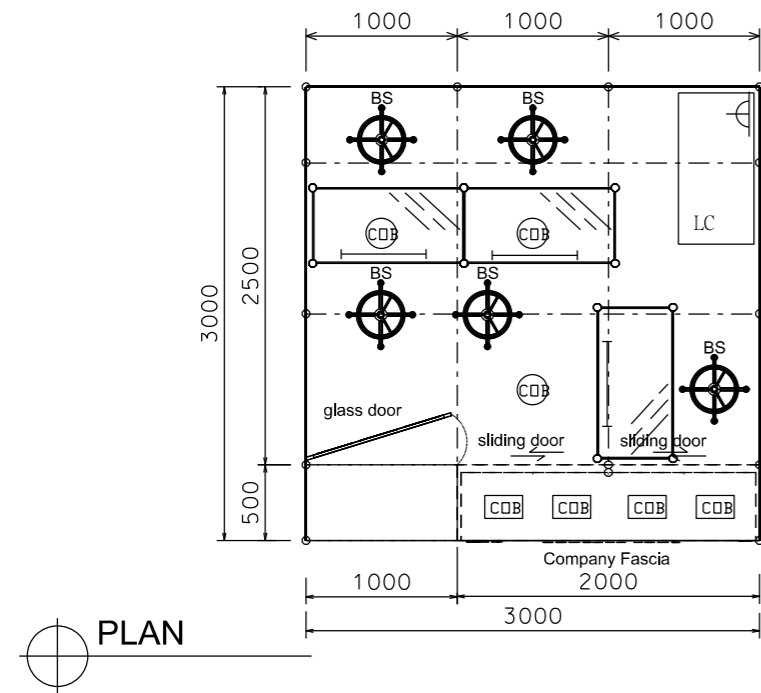

Premium Booth 3mW x 3mD One side open

WJ-B-9
3mW x 3mD x 2.5mH

BOOTH SPECIFICATION		QTY
	Front tall showcase with 4 x 50W COB LIGHT (white light) (2mW x 0.5mD x 2.5mH)	1
	Table showcase counter with build-in LED T5 tube (1mL x 0.5mD x 1mH)	3
	Lockable cabinet (1mL x 0.5mD x .75mH)	1
	Bar stool	5
	Glass swing door	1
	Ceiling grid (1m x 1m)	7.5
	50W COB LIGHT (fixed in the center of ceiling grid)	3
	500w Square pin power socket	1

FILE PATH - \$FILES\$

NOTES UNLESS OTHERWISE SPECIFIED ALL DIMENSIONS ARE IN MM.

.....
.....
.....

.....
.....
.....

REVISION
10-03-2009 .
12-03-2009
19-05-2009
03-05-2019
06-01-2022
CONF IRMED
26-05-2015
26-08-2016

DATE: 03-05-2019
SCALE: 1 : 50 (A3)
DRAWN BY:
CHECKED BY:

TITLE
Premium Booth
WJ-B-9

PROJECT
PREMIUM BOOTH
3m x 3m
DATE: XXXXXXXX

SHEET
WJ-B01