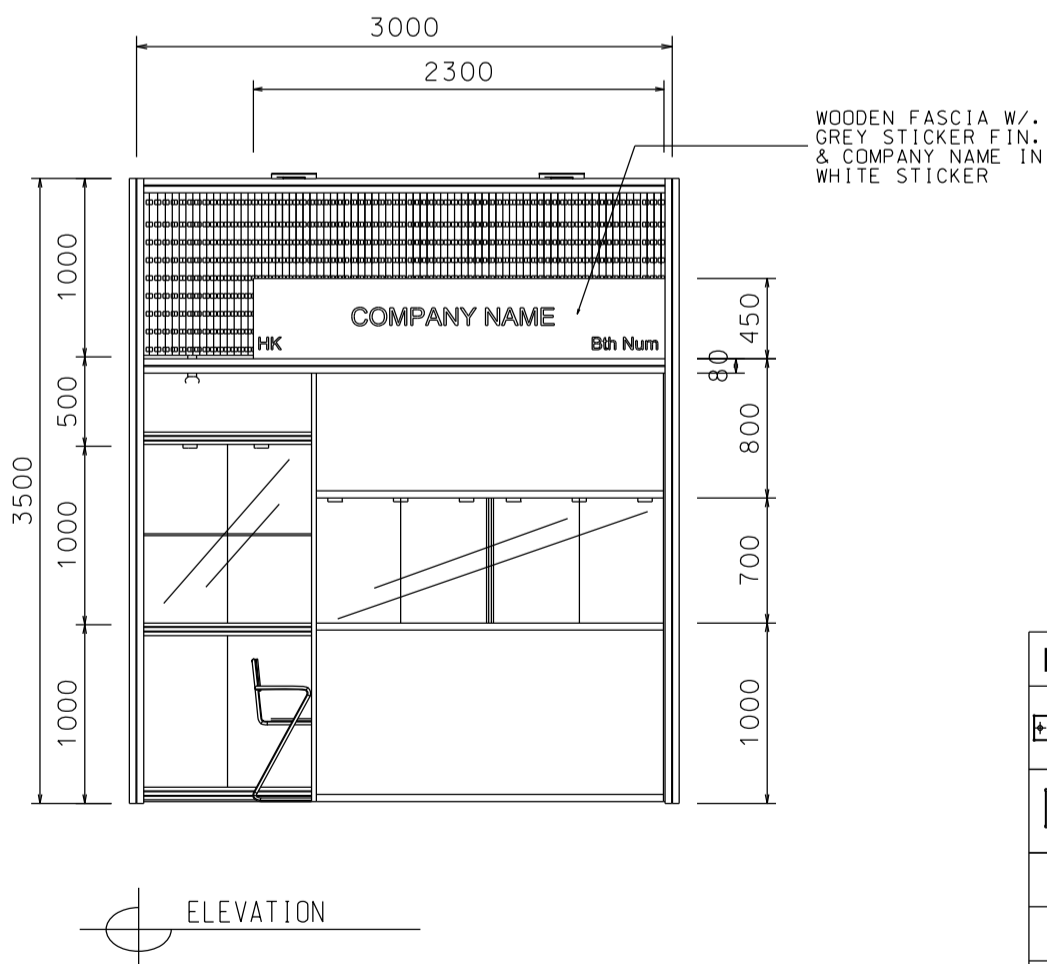

3M X 3M Deluxe Non-Corner Booth (Option A)

三米乘三米攤位

BOOTH SPECIFICATIONS		QTY.
	2000W x 500D x 2500H TALL SHOWCASE IN BLACK LAMINATION & WHITE SLIDING DOORS W/. 6 X 7W LED DOWNLIGHT, CABINET UNDERNEATH	1
	1000W x 500D x 2500H TALL SHOWCASE IN BLACK LAMINATION W/. 1 LAYER GLASS SHELF, GLASS SLIDING DOORS & 2 X 7W LED DOWNLIGHT	2
	LONG ARMED SPOTLIGHT (300MM) 13 WATT LED LAMP (YELLOW LIGHT)	2
	24W LED GILBERT LAMP (FOR FASCIA)	2
	500W SQUARE PIN POWER SOCKET	1
	700W x 700D x 750H MEETING TABLE	1
	BLACK LEATHER CHAIR	3
	CEILING BEAM	3M
	RUBBISH BIN & CARPET (9sqm.)	