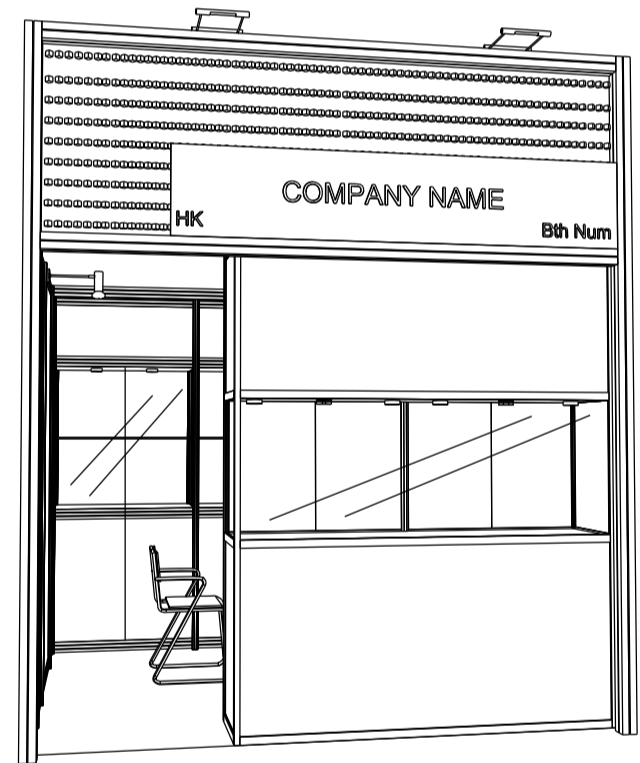

3M X 3M Deluxe Non-Corner Booth (Option A)

三米乘三米攤位

BOOTH SPECIFICATIONS		QTY.
	2000W x 500D x 2500H TALL SHOWCASE IN BLACK LAMINATION & WHITE SLIDING DOORS W/. 6 X 7W LED DOWNLIGHT, CABINET UNDERNEATH	1
	1000W x 500D x 2500H TALL SHOWCASE IN BLACK LAMINATION W/. 1 LAYER GLASS SHELF, GLASS SLIDING DOORS & 2 X 7W LED DOWNLIGHT	2
	LONG ARMED SPOTLIGHT (300MM) 13 WATT LED LAMP (YELLOW LIGHT)	2
	24W LED GILBERT LAMP (FOR FASCIA)	2
	500W SQUARE PIN POWER SOCKET	1
	700W x 700D x 750H MEETING TABLE	1
	BLACK LEATHER CHAIR	3
	CEILING BEAM	3M
	RUBBISH BIN & CARPET (9sqm.)	