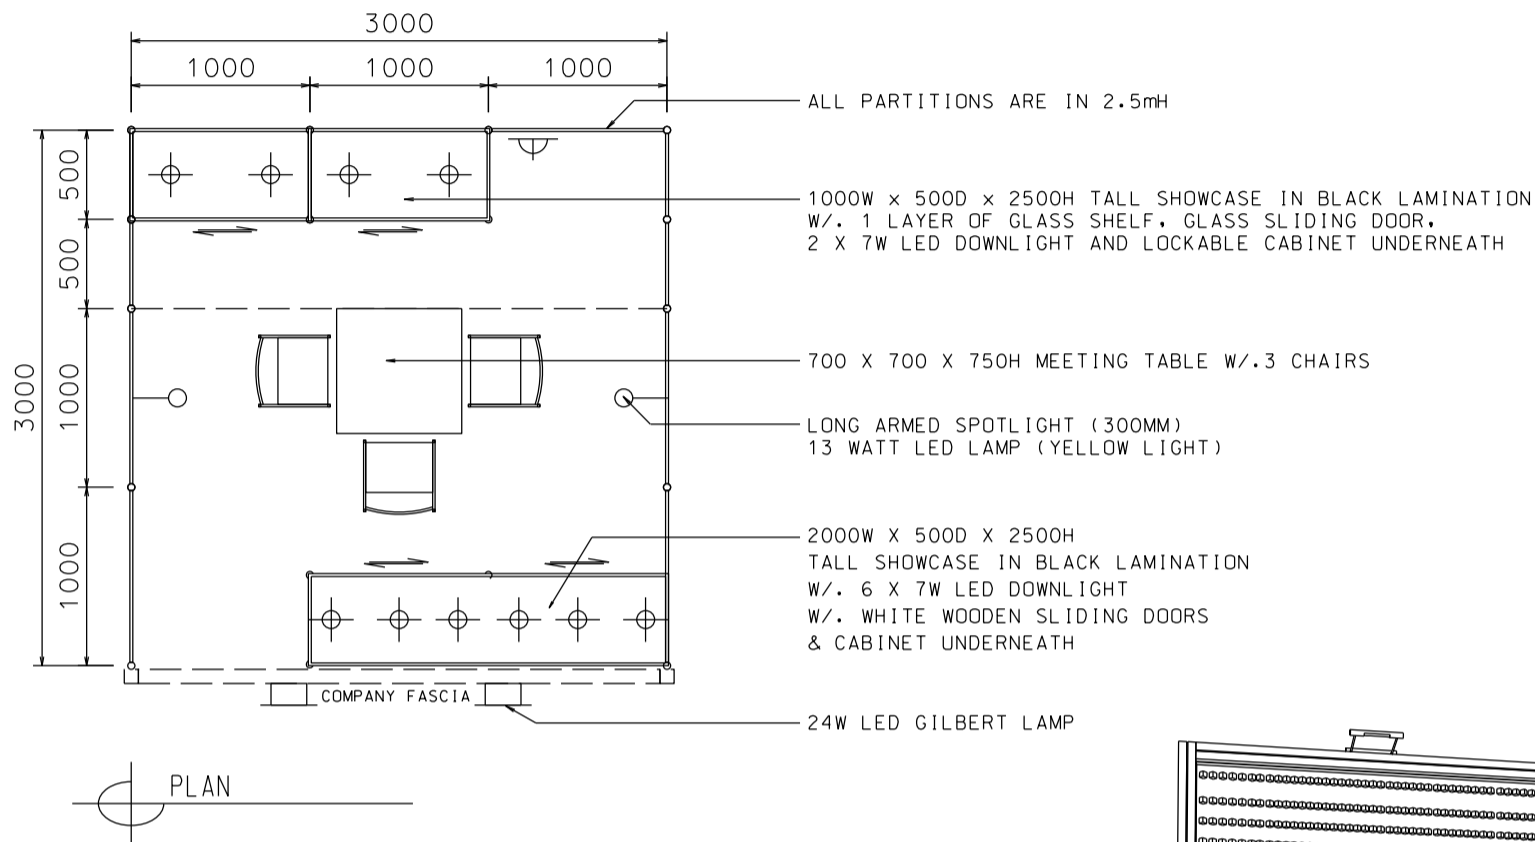

3M X 3M Deluxe Non-Corner Booth (Option A)

三米乘三米攤位

BOOTH SPECIFICATIONS		QTY.
	2000W x 500D x 2500H TALL SHOWCASE IN BLACK LAMINATION & WHITE SLIDING DOORS W/. 6 X 7W LED DOWNLIGHT, CABINET UNDERNEATH	1
	1000W x 500D x 2500H TALL SHOWCASE IN BLACK LAMINATION W/. 1 LAYER GLASS SHELF, GLASS SLIDING DOORS & 2 X 7W LED DOWNLIGHT	2
	LONG ARMED SPOTLIGHT (300MM) 13 WATT LED LAMP (YELLOW LIGHT)	2
	24W LED GILBERT LAMP (FOR FASCIA)	2
	500W SQUARE PIN POWER SOCKET	1
	700W x 700D x 750H MEETING TABLE	1
	BLACK LEATHER CHAIR	3
	CEILING BEAM	3M
	RUBBISH BIN & CARPET (9sqm.)	