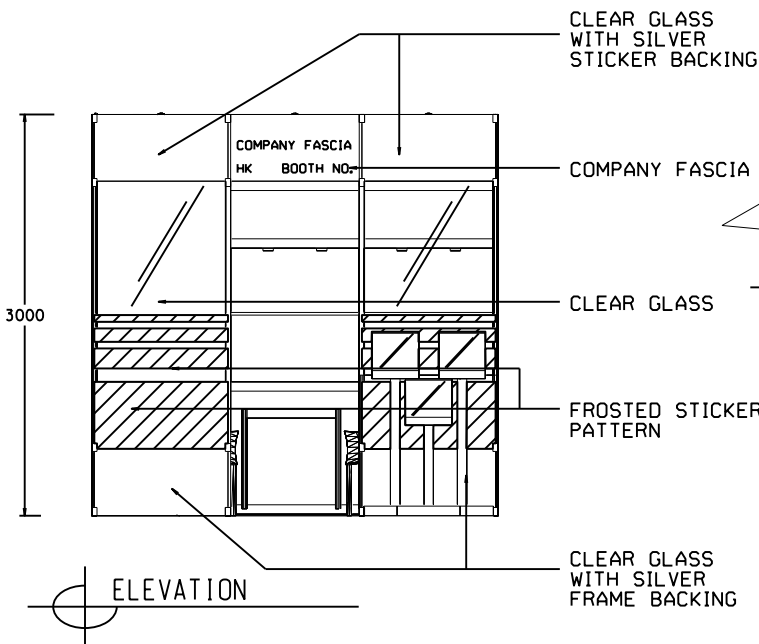

Designer Jewellery Galleria

3M x 3M Standard Booth

三米乘三米標準攤位

BOOTH SPECIFICATIONS		QTY.
	2.5M HEIGHT SHOWCASE WITH 1 LAYER GLASS SHELF & 2 x 7W LED DOWNLIGHT	2
	1000L x 500W COUNTER TOP	1
	SHOWCASE (1 UNIT) (3 X LOCKABLE GLASS SHOWCASE W. 1 X 7W SPOTLIGHT)	1
	700 X 700 X 750H MEETING TABLE	1
	CHAIR	3
	LONG ARMED SPOTLIGHT (300MM) 13 WATT LED LAMP (YELLOW LIGHT)	5
	500W SQUARE PIN SOCKET	1
	RUBBISH BIN & CARPET (9sqm.)	