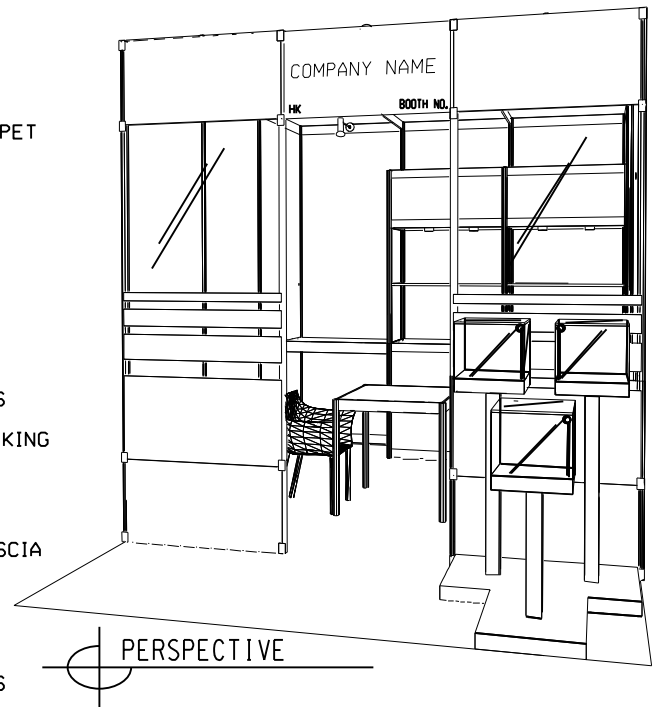

Designer Jewellery Galleria

3M x 3M Standard Booth

三米乘三米標準攤位

BOOTH SPECIFICATIONS		QTY.
	2.5M HEIGHT SHOWCASE WITH 1 LAYER GLASS SHELF & 2 x 7W LED DOWNLIGHT	2
	1000L x 500W COUNTER TOP	1
	SHOWCASE (1 UNIT) (3 X LOCKABLE GLASS SHOWCASE W. 1 X 7W SPOTLIGHT)	1
	700 X 700 X 750H MEETING TABLE	1
	CHAIR	3
	LONG ARMED SPOTLIGHT (300MM) 13 WATT LED LAMP (YELLOW LIGHT)	5
	500W SQUARE PIN SOCKET	1
	RUBBISH BIN & CARPET (9sqm.)	