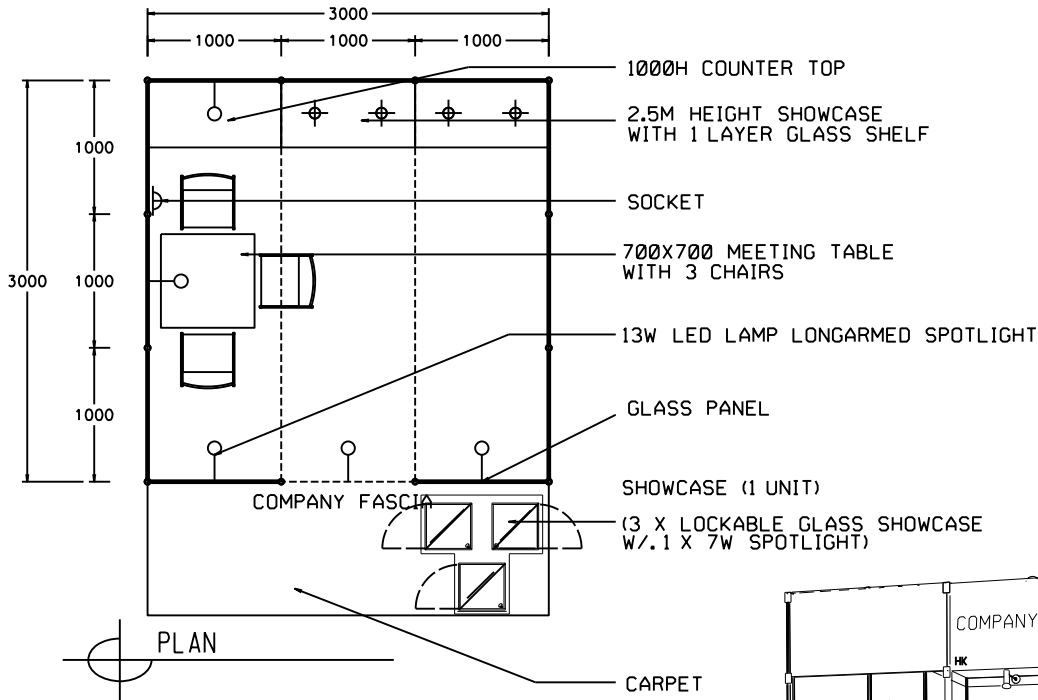

Designer Jewellery Galleria

3M x 3M Standard Booth

三米乘三米標準攤位

BOOTH SPECIFICATIONS		QTY.
	2.5M HEIGHT SHOWCASE WITH 1 LAYER GLASS SHELF & 2 x 7W LED DOWNLIGHT	2
	1000L x 500W COUNTER TOP	1
	SHOWCASE (1 UNIT) (3 X LOCKABLE GLASS SHOWCASE W. 1 X 7W SPOTLIGHT)	1
	700 X 700 X 750H MEETING TABLE	1
	CHAIR	3
	LONG ARMED SPOTLIGHT (300MM) 13 WATT LED LAMP (YELLOW LIGHT)	5
	500W SQUARE PIN SOCKET	1
	RUBBISH BIN & CARPET (9sqm.)	