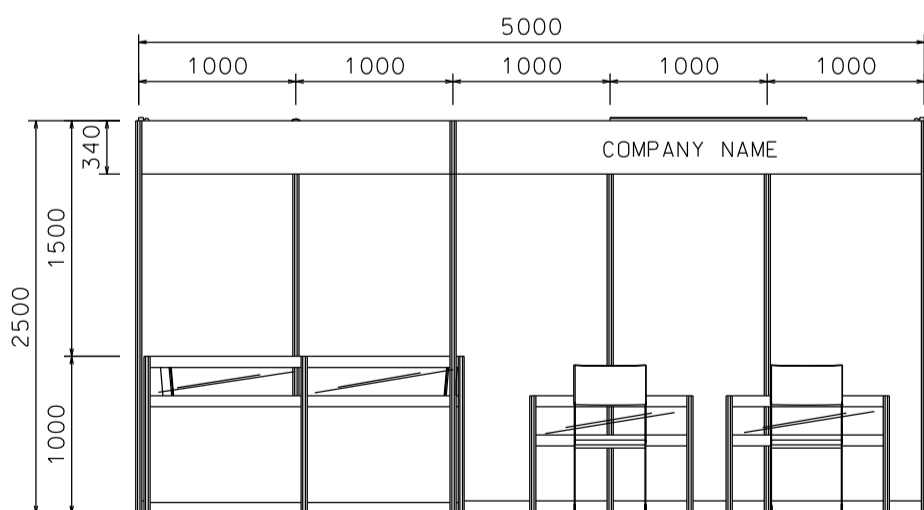

# PACKAGE 9

5M x 3M Standard Booth

五米乘三米標準攤位

PLAN

PERSPECTIVE

ELEVATION

BOOTH SPECIFICATIONS		QTY.
	1000L x 500W x 1000H TABLE SHOWCASE COUNTER	2
	1000L x 500W x 750H TABLE SHOWCASE	2
	3 X 7W LED TRACK LIGHT	4
	LED T5 TUBE	3
	13W LED LAMP LONGARMED SPOTLIGHT (YELLOW LIGHT)	1
	700 X 700 X 750H MEEING TABLE	1
	BLACK LEATHER CHAIR	6
	CEILING BEAM	8M
	RUBBISH BIN & CARPET (15sqm.)	