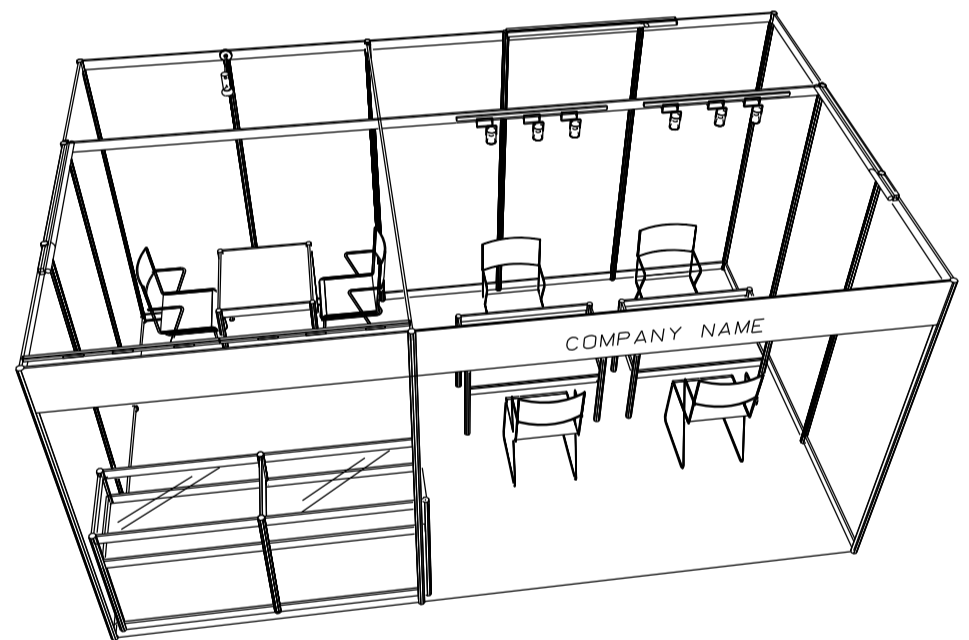

# PACKAGE 9

5M x 3M Standard Booth

五米乘三米標準攤位

PLAN

PERSPECTIVE

ELEVATION

BOOTH SPECIFICATIONS		QTY.
	1000L x 500W x 1000H TABLE SHOWCASE COUNTER	2
	1000L x 500W x 750H TABLE SHOWCASE	2
	3 X 7W LED TRACK LIGHT	4
	LED T5 TUBE	3
	13W LED LAMP LONGARMED SPOTLIGHT (YELLOW LIGHT)	1
	700 X 700 X 750H MEEING TABLE	1
	BLACK LEATHER CHAIR	6
	CEILING BEAM	8M
	RUBBISH BIN & CARPET (15sqm.)	