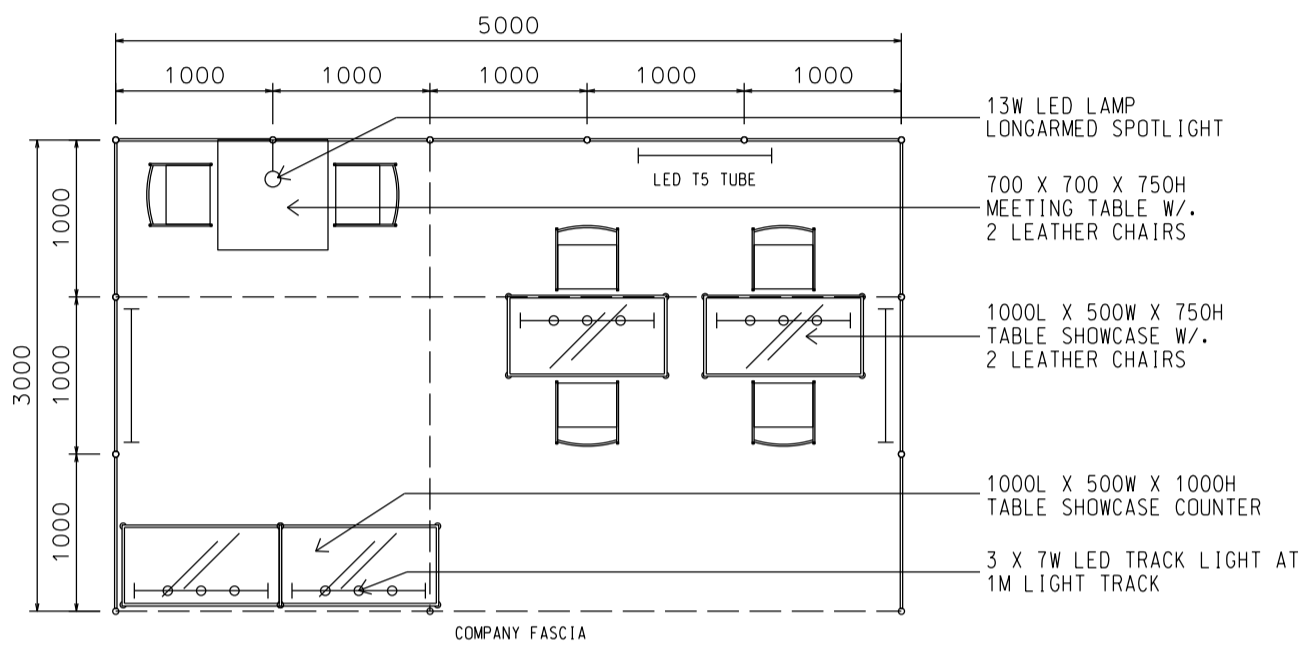

# PACKAGE 9

5M x 3M Standard Booth

五米乘三米標準攤位

PLAN

PERSPECTIVE

ELEVATION

BOOTH SPECIFICATIONS		QTY.
	1000L x 500W x 1000H TABLE SHOWCASE COUNTER	2
	1000L x 500W x 750H TABLE SHOWCASE	2
	3 X 7W LED TRACK LIGHT	4
	LED T5 TUBE	3
	13W LED LAMP LONGARMED SPOTLIGHT (YELLOW LIGHT)	1
	700 X 700 X 750H MEEING TABLE	1
	BLACK LEATHER CHAIR	6
	CEILING BEAM	8M
	RUBBISH BIN & CARPET (15sqm.)	