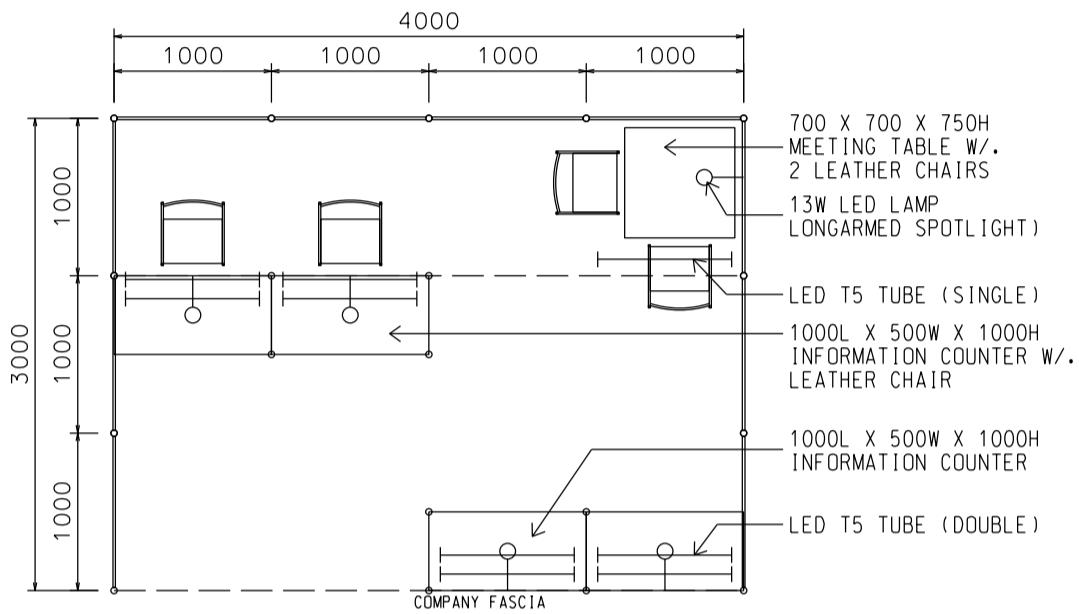

PACKAGE 16

4M x 3M Standard Booth

四米乘三米標準攤位

PLAN

PERSPECTIVE

ELEVATION

BOOTH SPECIFICATIONS		QTY.
	1000L x 500W x 1000H INFORMATION COUNTER	4
	LED T5 TUBE	9
	13W LED LAMP LONGARMED SPOTLIGHT (YELLOW LIGHT)	5
	700 X 700 X 750H MEEING TABLE	1
	BLACK LEATHER CHAIR	4
	CEILING BEAM	4M
	RUBBISH BIN & CARPET (12sqm.)	