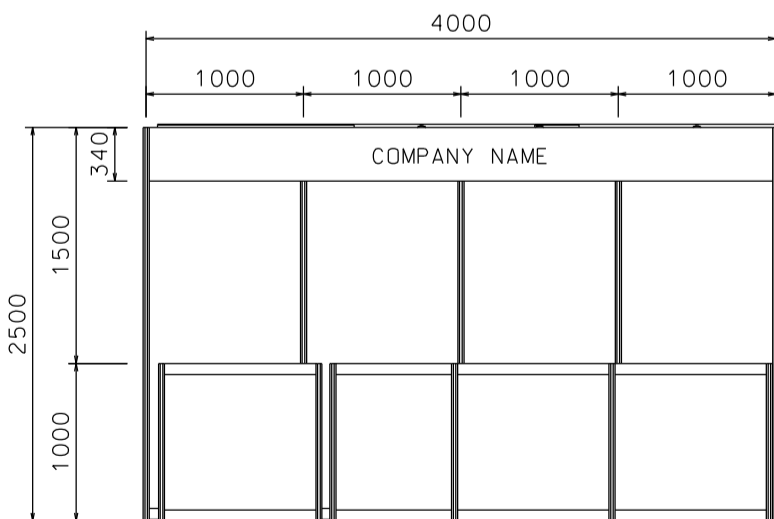

PACKAGE 16

4M x 3M Standard Booth

四米乘三米標準攤位

PLAN

PERSPECTIVE

ELEVATION

BOOTH SPECIFICATIONS		QTY.
	1000L x 500W x 1000H INFORMATION COUNTER	4
	LED T5 TUBE	9
	13W LED LAMP LONGARMED SPOTLIGHT (YELLOW LIGHT)	5
	700 X 700 X 750H MEEING TABLE	1
	BLACK LEATHER CHAIR	4
	CEILING BEAM	4M
	RUBBISH BIN & CARPET (12sqm.)	