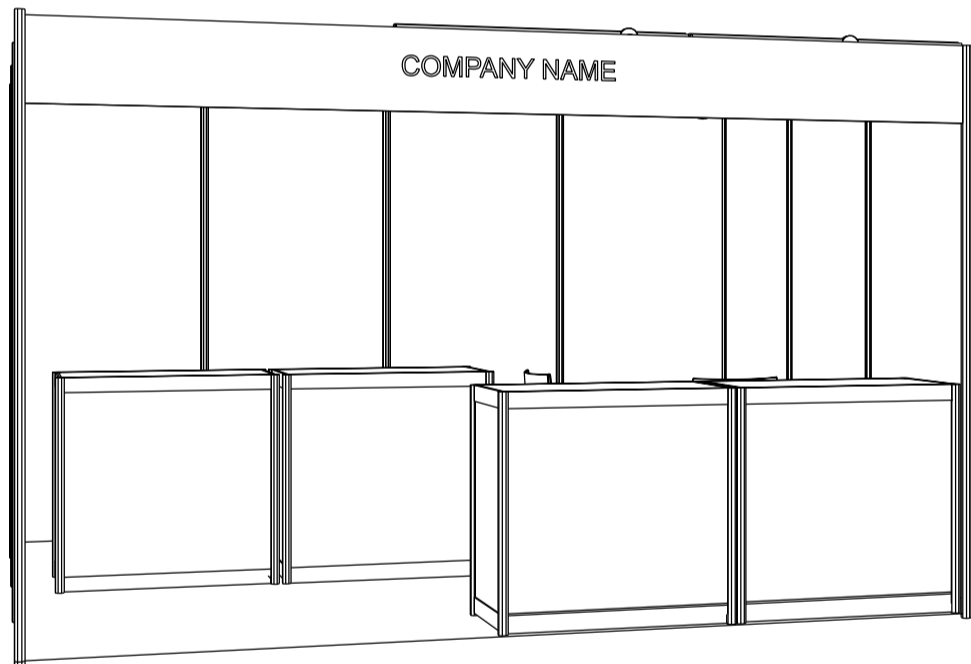

PACKAGE 16

4M x 3M Standard Booth

四米乘三米標準攤位

PLAN

PERSPECTIVE

ELEVATION

BOOTH SPECIFICATIONS		QTY.
	1000L x 500W x 1000H INFORMATION COUNTER	4
	LED T5 TUBE	9
	13W LED LAMP LONGARMED SPOTLIGHT (YELLOW LIGHT)	5
	700 X 700 X 750H MEEING TABLE	1
	BLACK LEATHER CHAIR	4
	CEILING BEAM	4M
	RUBBISH BIN & CARPET (12sqm.)	