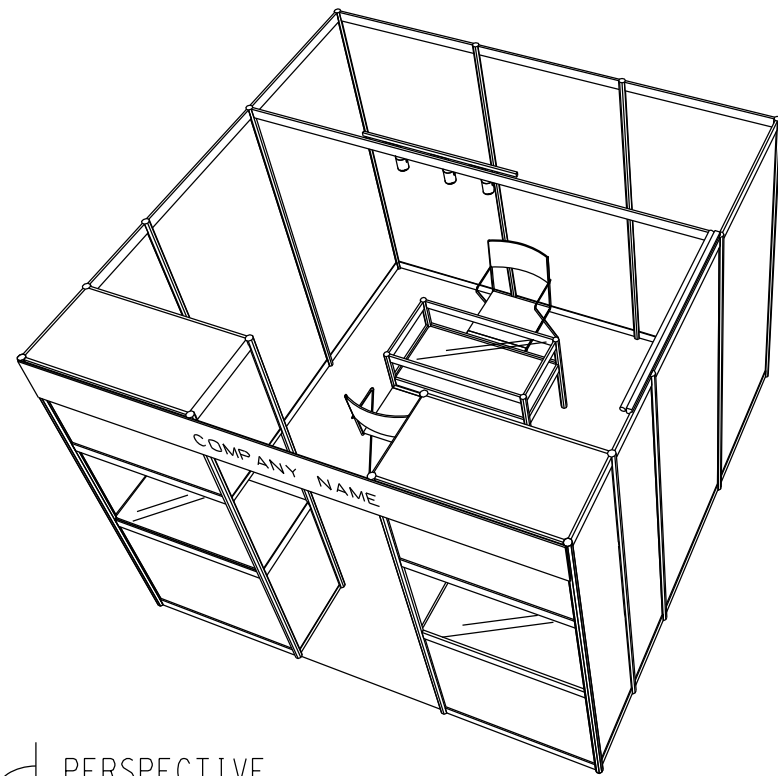

PACKAGE 3

3M x 3M Standard Booth

三米乘三米標準攤位

PLAN

ELEVATION

PERSPECTIVE

BOOTH SPECIFICATIONS		QTY.
	1000L TALL SHOWCASE W/. 3 X 7W LED DOWNLIGHT	2
	1000L x 500W x 750H TABLE SHOWCASE	1
	3 X 7W LED TRACK LIGHT	1
	LED T5 TUBE	1
	BLACK LEATHER CHAIR	3
	CEILING BEAM	3M
	RUBBISH BIN & CARPET (9sqm.)	

*The Hong Kong Trade Development Council reserves the right to change the configuration if necessary.
 *如有需要，香港貿易發展局有權更改攤位結構。