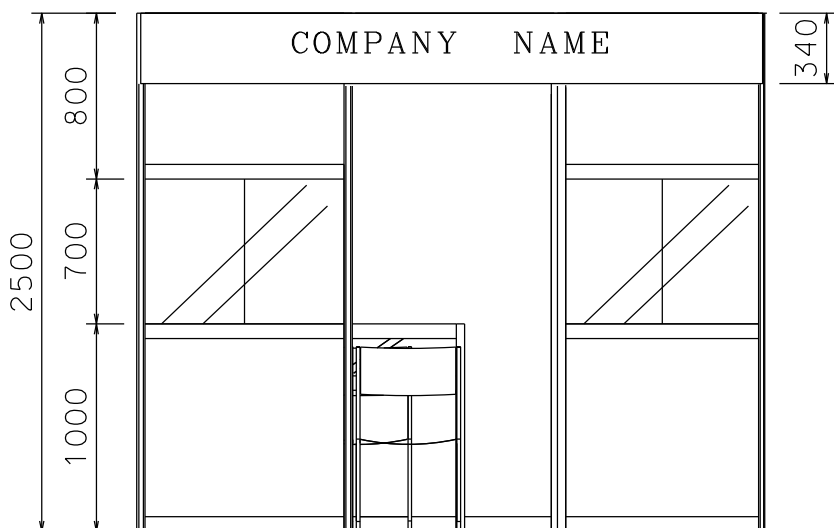

PACKAGE 3

3M x 3M Standard Booth

三米乘三米標準攤位

PLAN

ELEVATION

PERSPECTIVE

BOOTH SPECIFICATIONS		QTY.
	1000L TALL SHOWCASE W/. 3 X 7W LED DOWNLIGHT	2
	1000L x 500W x 750H TABLE SHOWCASE	1
	3 X 7W LED TRACK LIGHT	1
	LED T5 TUBE	1
	BLACK LEATHER CHAIR	3
	CEILING BEAM	3M
	RUBBISH BIN & CARPET (9sqm.)	