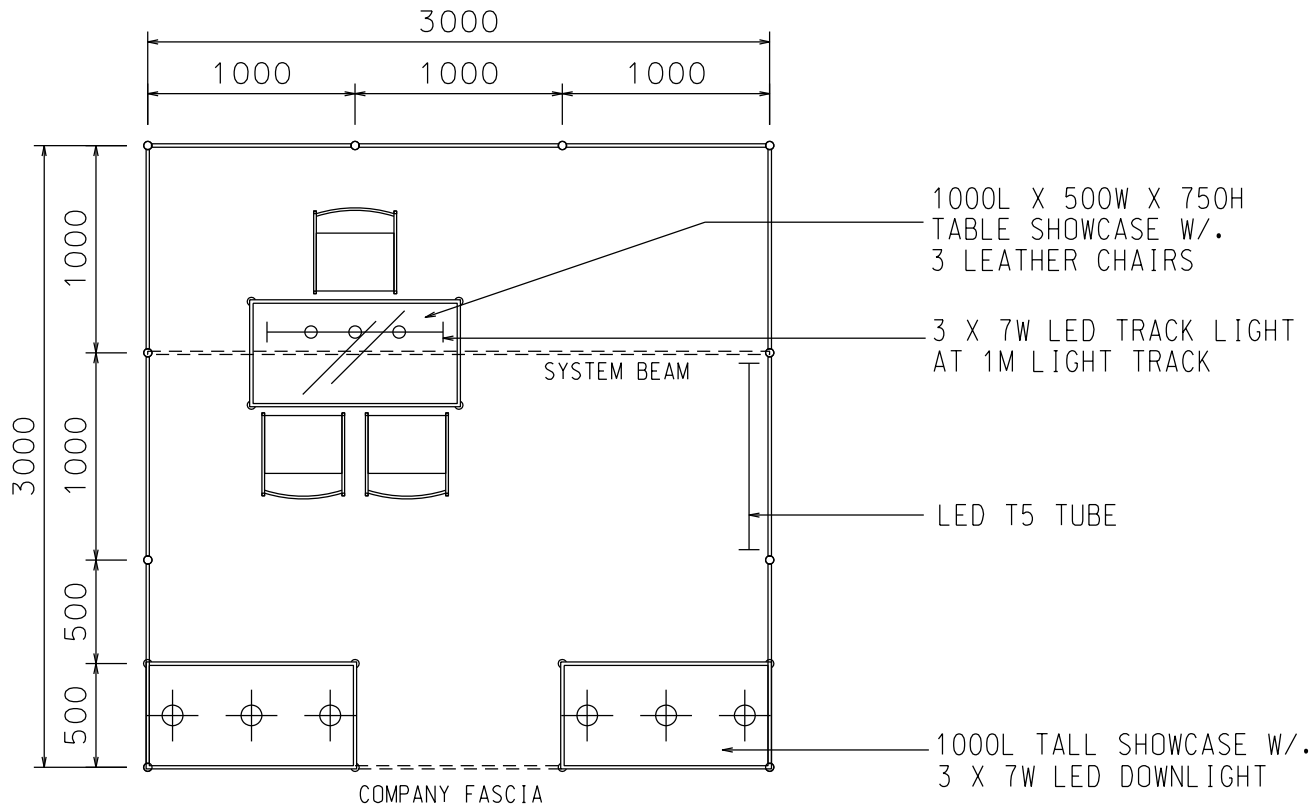

PACKAGE 3

3M x 3M Standard Booth

三米乘三米標準攤位

PLAN

ELEVATION

PERSPECTIVE

BOOTH SPECIFICATIONS		QTY.
	1000L TALL SHOWCASE W/. 3 X 7W LED DOWNLIGHT	2
	1000L x 500W x 750H TABLE SHOWCASE	1
	3 X 7W LED TRACK LIGHT	1
	LED T5 TUBE	1
	BLACK LEATHER CHAIR	3
	CEILING BEAM	3M
	RUBBISH BIN & CARPET (9sqm.)	