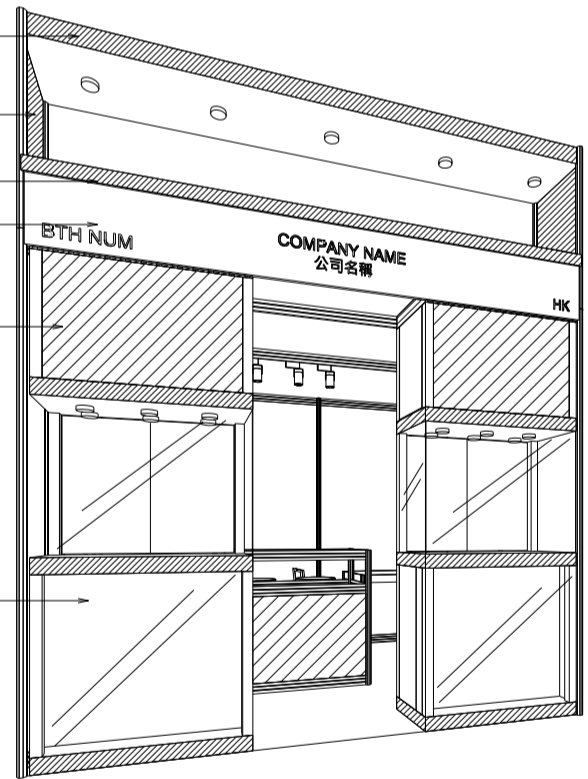

## 3M x 3M x 3.5Mh Non-Corner Booth (Option B)

三米乘三米乘三點五米高翡翠首飾廊標準攤位

- Panel in 2.5mH
- BLACK LEATHER CHAIR
- 700L X 700W X 750H MEETING TABLE
- BAR STOOL
- 3 X 7W LED TRACKLIGHT (YELLOW)
- LED T5 TUBE
- 1000L X 500W X 1000H TABLE SHOWCASE COUNTER IN STICKER LAMINATION
- 1000 x 500 x 2500H TALL SHOWCASE (WOODEN SWING DOOR) W/. 6 X 7W LED LIGHT (YELLOW LIGHT)

FOAMBOARD FASCIA

BOOTH SPECIFICATIONS		QTY.
	1000L X 500W X 2500H TALL SHOWCASE W/. WOODEN SWING DOOR AND 6 X 7W LED LIGHT (YELLOW LIGHT)	2
	1000L X 500W X 1000H TABLE SHOWCASE COUNTER IN STICKER LAMINATION	1
	3 X 7W LED TRACK LIGHT (YELLOW)	1
	LED T5 TUBE (WHITE)	2
	7W LED DOWNLIGHT (FOR FASCIA)	5
	700W x 700D x 750H MEETING TABLE	1
	BLACK LEATHER CHAIR	1
	BAR STOOL	2
	CEILING BEAM	6M
	RUBBISH BIN & CARPET (9sqm.)	