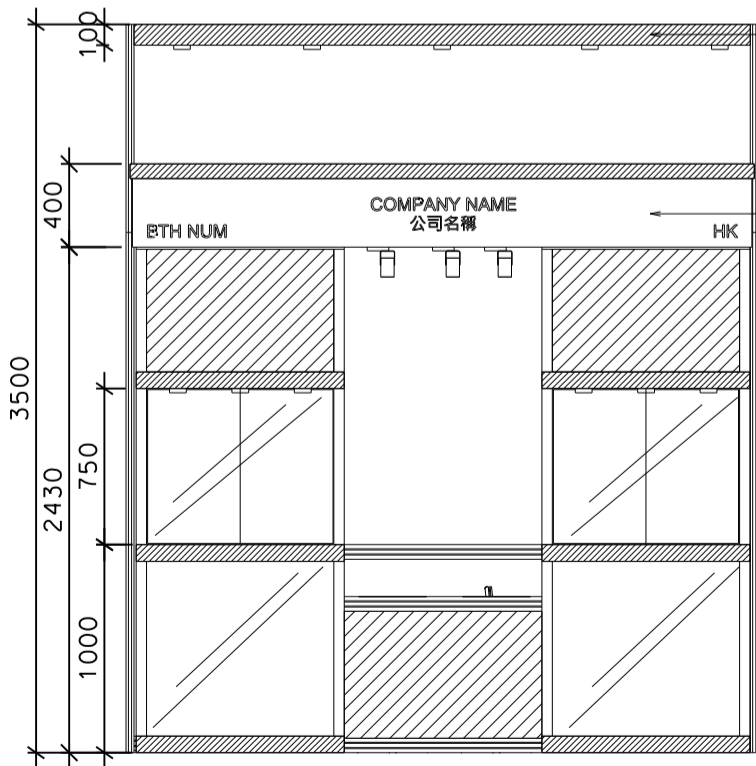

## 3M x 3M x 3.5Mh Non-Corner Booth (Option B)

三米乘三米乘三點五米高翡翠首飾廊標準攤位

- Panel in 2.5mH
- BLACK LEATHER CHAIR
- 700L X 700W X 750H MEETING TABLE
- BAR STOOL
- 3 X 7W LED TRACKLIGHT (YELLOW)
- LED T5 TUBE
- 1000L X 500W X 1000H TABLE SHOWCASE COUNTER IN STICKER LAMINATION
- 1000 x 500 x 2500H TALL SHOWCASE (WOODEN SWING DOOR) W/. 6 X 7W LED LIGHT (YELLOW LIGHT)

FOAMBOARD FASCIA

BOOTH SPECIFICATIONS		QTY.
	1000L X 500W X 2500H TALL SHOWCASE W/. WOODEN SWING DOOR AND 6 X 7W LED LIGHT (YELLOW LIGHT)	2
	1000L X 500W X 1000H TABLE SHOWCASE COUNTER IN STICKER LAMINATION	1
	3 X 7W LED TRACK LIGHT (YELLOW)	1
	LED T5 TUBE (WHITE)	2
	7W LED DOWNLIGHT (FOR FASCIA)	5
	700W x 700D x 750H MEETING TABLE	1
	BLACK LEATHER CHAIR	1
	BAR STOOL	2
	CEILING BEAM	6M
	RUBBISH BIN & CARPET (9sqm.)	