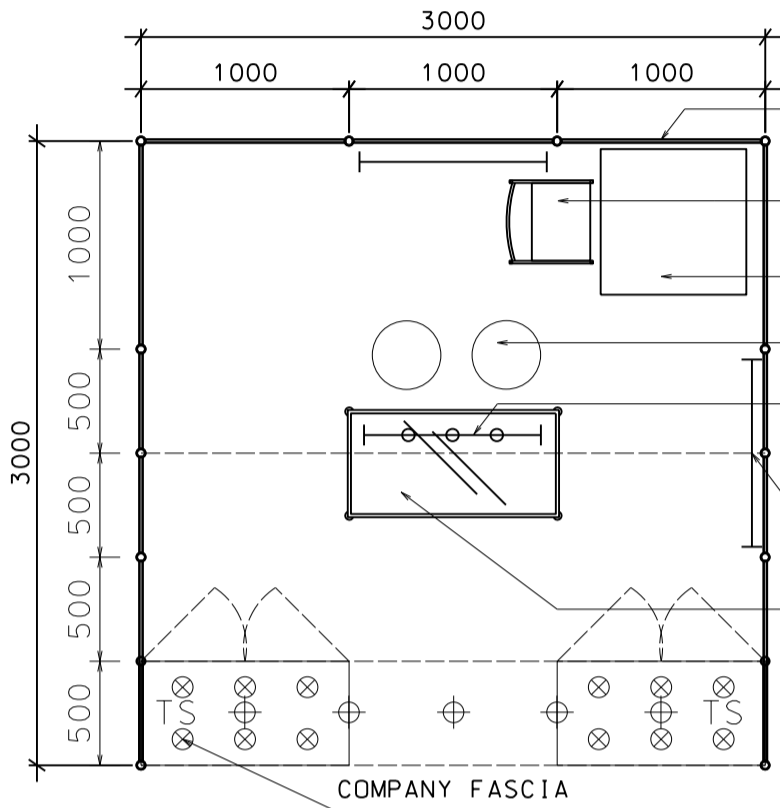

## 3M x 3M x 3.5Mh Non-Corner Booth (Option B)

三米乘三米乘三點五米高翡翠首飾廊標準攤位

- Panel in 2.5mH
- BLACK LEATHER CHAIR
- 700L X 700W X 750H MEETING TABLE
- BAR STOOL
- 3 X 7W LED TRACKLIGHT (YELLOW)
- LED T5 TUBE
- 1000L X 500W X 1000H TABLE SHOWCASE COUNTER IN STICKER LAMINATION
- 1000 x 500 x 2500H TALL SHOWCASE (WOODEN SWING DOOR) W/. 6 X 7W LED LIGHT (YELLOW LIGHT)

FOAMBOARD FASCIA

BOOTH SPECIFICATIONS		QTY.
	1000L X 500W X 2500H TALL SHOWCASE W/. WOODEN SWING DOOR AND 6 X 7W LED LIGHT (YELLOW LIGHT)	2
	1000L X 500W X 1000H TABLE SHOWCASE COUNTER IN STICKER LAMINATION	1
	3 X 7W LED TRACK LIGHT (YELLOW)	1
	LED T5 TUBE (WHITE)	2
	7W LED DOWNLIGHT (FOR FASCIA)	5
	700W x 700D x 750H MEETING TABLE	1
	BLACK LEATHER CHAIR	1
	BAR STOOL	2
	CEILING BEAM	6M
	RUBBISH BIN & CARPET (9sqm.)	