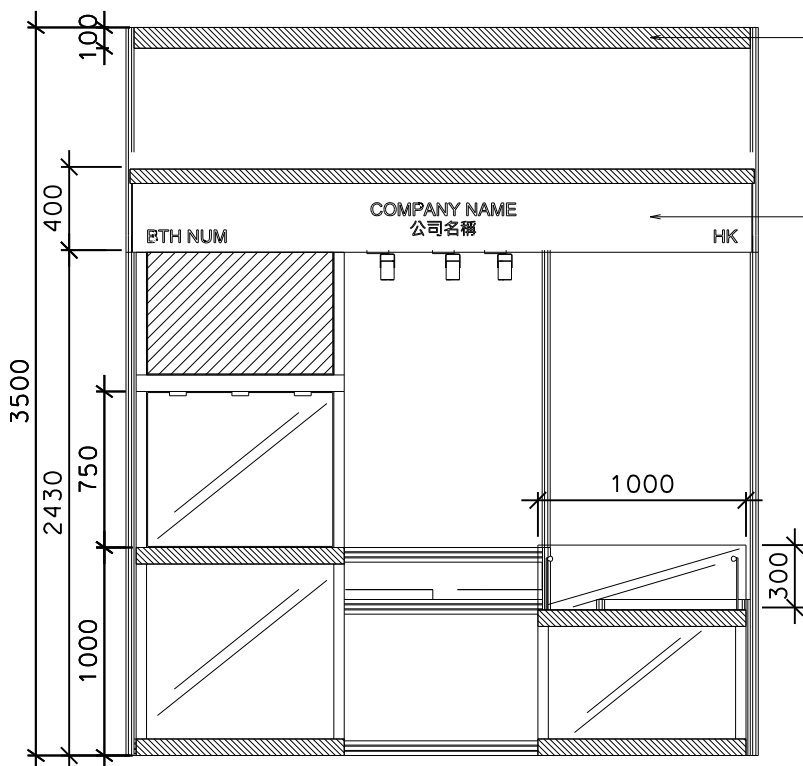

Hong Kong International Jewellery Show

香港國際珠寶展

OPTION A

Hall of Jade

3M x 3M x 3.5Mh Non-Corner Booth (Option A)

三米乘三米乘三點五米高翡翠首飾廊標準攤位

- Panel in 2.5mH
- BLACK LEATHER CHAIR
- 700L X 700W X 750H MEETING TABLE
- BAR STOOL
- 3 X 7W LED TRACKLIGHT (YELLOW)
- LED T5 TUBE
- 1000L X 500W X 1000H TABLE SHOWCASE COUNTER IN STICKER LAMINATION
- 1000 x 500 x 1000H LOW SHOWCASE (GLASS SWING DOOR) W/. 2 X TRACK LIGHT INSIDE (YELLOW LIGHT)
- 1000 x 500 x 2500H TALL SHOWCASE (WOODEN SWING DOOR) W/. 6 X 7W LED LIGHT (YELLOW LIGHT)

- WOODEN W/. PU SPRAY FIN. (BLACK IN COLOR)
- SIDE PANEL (BLACK IN COLOR)
- BLACK STICKER FIN. FASCIA IN WHITE STICKER
- STICKER FIN. (RESPECT K-8198)

- WOODEN W/. PU SPRAY FIN. (BLACK IN COLOR)
- CLEAR GLASS W/. SAND GLASS STICKER PATTERN
- FOAMBOARD FASCIA

BOOTH SPECIFICATIONS		QTY.
	1000L X 500W X 2500H TALL SHOWCASE W/. WOODEN SWING DOOR AND 6 X 7W LED LIGHT (YELLOW LIGHT)	1
	1000 x 500 x 1000H LOW SHOWCASE (GLASS SWING DOOR) W/. 2 X TRACK LIGHT INSIDE (YELLOW LIGHT)	1
	1000L X 500W X 1000H TABLE SHOWCASE COUNTER IN STICKER LAMINATION	1
	3 X 7W LED TRACK LIGHT (YELLOW LIGHT)	2
	LED T5 TUBE (WHITE LIGHT)	2
	7W LED DOWNLIGHT (FOR FASCIA)	5
	700W x 700D x 750H MEETING TABLE	1
	BLACK LEATHER CHAIR	1
	BAR STOOL	2
	CEILING BEAM	6M
	RUBBISH BIN & CARPET (9sqm.)	