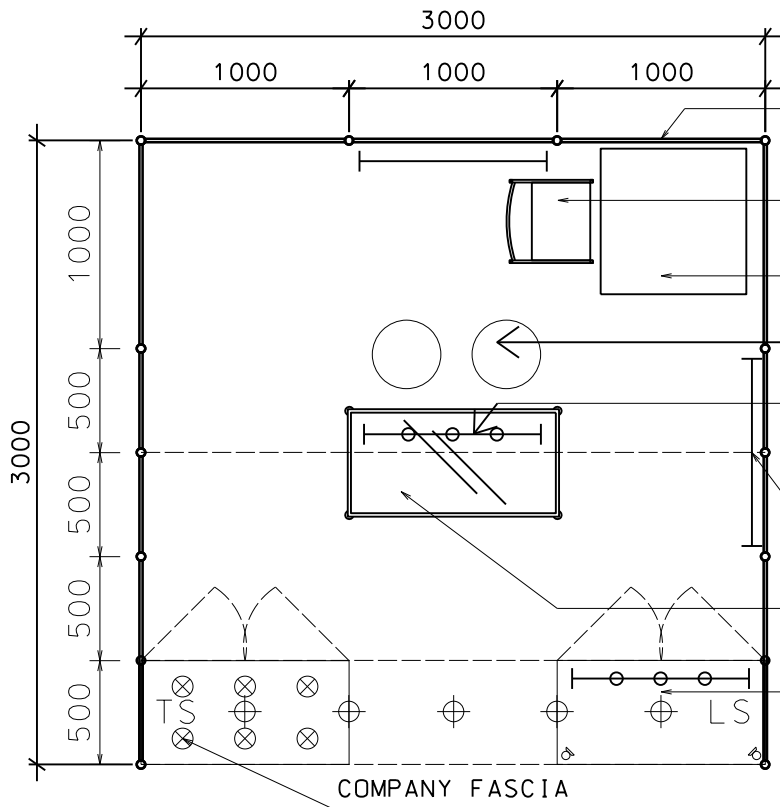

Hong Kong International Jewellery Show

香港國際珠寶展

OPTION A

Hall of Jade

3M x 3M x 3.5Mh Non-Corner Booth (Option A)

三米乘三米乘三點五米高翡翠首飾廊標準攤位

- Panel in 2.5mH
- BLACK LEATHER CHAIR
- 700L X 700W X 750H MEETING TABLE
- BAR STOOL
- 3 X 7W LED TRACKLIGHT (YELLOW)
- LED T5 TUBE
- 1000L X 500W X 1000H TABLE SHOWCASE COUNTER IN STICKER LAMINATION
- 1000 x 500 x 1000H LOW SHOWCASE (GLASS SWING DOOR) W/. 2 X TRACK LIGHT INSIDE (YELLOW LIGHT)
- 1000 x 500 x 2500H TALL SHOWCASE (WOODEN SWING DOOR) W/. 6 X 7W LED LIGHT (YELLOW LIGHT)

- WOODEN W/. PU SPRAY FIN. (BLACK IN COLOR)
- SIDE PANEL (BLACK IN COLOR)
- BLACK STICKER FIN. FASCIA IN WHITE STICKER
- STICKER FIN. (RESPECT K-8198)

- WOODEN W/. PU SPRAY FIN. (BLACK IN COLOR)
- CLEAR GLASS W/. SAND GLASS STICKER PATTERN
- FOAMBOARD FASCIA

BOOTH SPECIFICATIONS		QTY.
	1000L X 500W X 2500H TALL SHOWCASE W/. WOODEN SWING DOOR AND 6 X 7W LED LIGHT (YELLOW LIGHT)	1
	1000 x 500 x 1000H LOW SHOWCASE (GLASS SWING DOOR) W/. 2 X TRACK LIGHT INSIDE (YELLOW LIGHT)	1
	1000L X 500W X 1000H TABLE SHOWCASE COUNTER IN STICKER LAMINATION	1
	3 X 7W LED TRACK LIGHT (YELLOW LIGHT)	2
	LED T5 TUBE (WHITE LIGHT)	2
	7W LED DOWNLIGHT (FOR FASCIA)	5
	700W x 700D x 750H MEETING TABLE	1
	BLACK LEATHER CHAIR	1
	BAR STOOL	2
	CEILING BEAM	6M
	RUBBISH BIN & CARPET (9sqm.)	