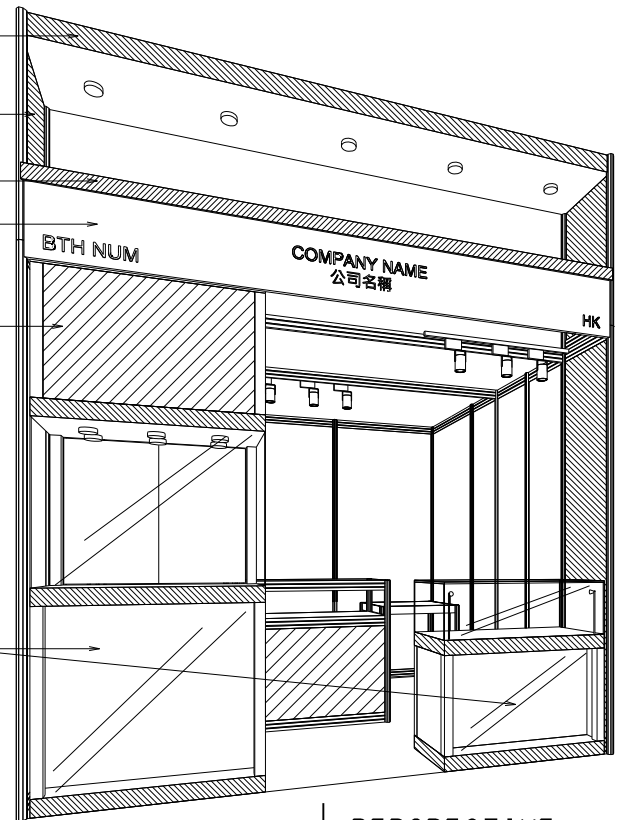

Hong Kong International Jewellery Show

香港國際珠寶展

OPTION A

Hall of Jade

3M x 3M x 3.5Mh Non-Corner Booth (Option A)

三米乘三米乘三點五米高翡翠首飾廊標準攤位

- Panel in 2.5mH
- BLACK LEATHER CHAIR
- 700L X 700W X 750H MEETING TABLE
- BAR STOOL
- 3 X 7W LED TRACKLIGHT (YELLOW)
- LED T5 TUBE
- 1000L X 500W X 1000H TABLE SHOWCASE COUNTER IN STICKER LAMINATION
- 1000 x 500 x 1000H LOW SHOWCASE (GLASS SWING DOOR) W/. 2 X TRACK LIGHT INSIDE (YELLOW LIGHT)
- 1000 x 500 x 2500H TALL SHOWCASE (WOODEN SWING DOOR) W/. 6 X 7W LED LIGHT (YELLOW LIGHT)

- WOODEN W/. PU SPRAY FIN. (BLACK IN COLOR)
- SIDE PANEL (BLACK IN COLOR)
- BLACK STICKER FIN. FASCIA IN WHITE STICKER
- STICKER FIN. (RESPECT K-8198)

- WOODEN W/. PU SPRAY FIN. (BLACK IN COLOR)
- CLEAR GLASS W/. SAND GLASS STICKER PATTERN
- FOAMBOARD FASCIA

BOOTH SPECIFICATIONS		QTY.
	1000L X 500W X 2500H TALL SHOWCASE W/. WOODEN SWING DOOR AND 6 X 7W LED LIGHT (YELLOW LIGHT)	1
	1000 x 500 x 1000H LOW SHOWCASE (GLASS SWING DOOR) W/. 2 X TRACK LIGHT INSIDE (YELLOW LIGHT)	1
	1000L X 500W X 1000H TABLE SHOWCASE COUNTER IN STICKER LAMINATION	1
	3 X 7W LED TRACK LIGHT (YELLOW LIGHT)	2
	LED T5 TUBE (WHITE LIGHT)	2
	7W LED DOWNLIGHT (FOR FASCIA)	5
	700W x 700D x 750H MEETING TABLE	1
	BLACK LEATHER CHAIR	1
	BAR STOOL	2
	CEILING BEAM	6M
	RUBBISH BIN & CARPET (9sqm.)	