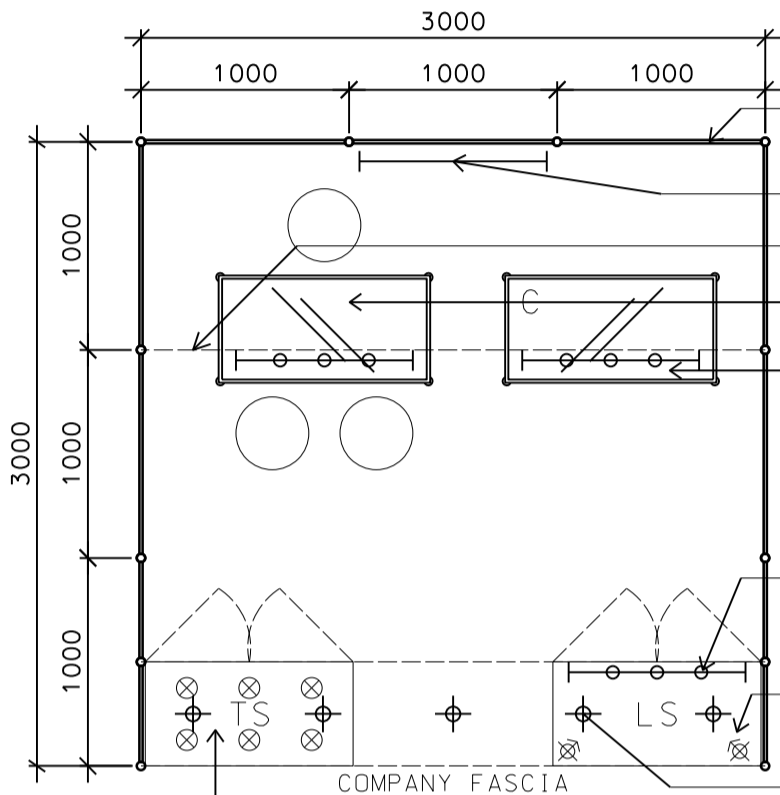

Hall of Antique

3m x 3m x 3.5mH Non-Corner Booth(Option A)

三米乘三米標準攤位

2500H TALL SHOWCASE W/.
WOODEN SWING LOCKABLE DOOR AND
6 X 7W LED DOWNLIGHT
(YELLOW LIGHT)

- PANEL IN 2.5mH
- LED T5 TUBE
- SYSTEM BEAM
- 1000L X 500W X 1000H TABLE SHOWCASE
COUNTER IN STICKER LAMINATION
- 1000L X 500W X 750H TABLE SHOWCASE
- 3 X 7W LED TRACK LIGHT
AT 1M LIGHT TRACK (YELLOW LIGHT)
- 1000H LOW SHOWCASE W/. GLASS SWING DOOR
W/. 2 X 7W LED TRACKLIGHT INSIDE (YELLOW LIGHT)
- 7W LED CEILING DOWNLIGHT

STICKER FIN.
(PANTONE 466C)

STICKER FIN.
PANTONE 462C)

PU SPRAY FIN.
(PANTONE 462C)

CLEAR GLASS
W/. STICKER FIN.

STICKER FIN.
(RESPECT M3171/
PANTONE 462C)

PU SPRAY FIN.
(PANTONE 462C/ RESPECT M3171)

BOOTH SPECIFICATIONS		QTY.
	1000L x 500W x 2500H TALL SHOWCASE W/. WOODEN SWING DOOR AND 6 X 7W LED DOWNLIGHT (YELLOW LIGHT)	1
	1000L x 500W x 1000H LOW SHOWCASE (GLASS DOOR) W/. 2 X 7W LED TRACKLIGHT INSIDE (YELLOW LIGHT)	1
	1000L x 500W x 750H TABLE SHOWCASE	1
	1000L X 500W X 1000H TABLE SHOWCASE COUNTER IN STICKER LAMINATION	1
	3 X 7W LED TRACK LIGHT (YELLOW LIGHT)	3
	LED T5 TUBE (WHITE LIGHT)	1
	7W LED DOWNLIGHT (FOR FASCIA)	5
	BAR STOOL	3
	CEILING BEAM	6M
RUBBISH BIN & CARPET (9sqm.)		