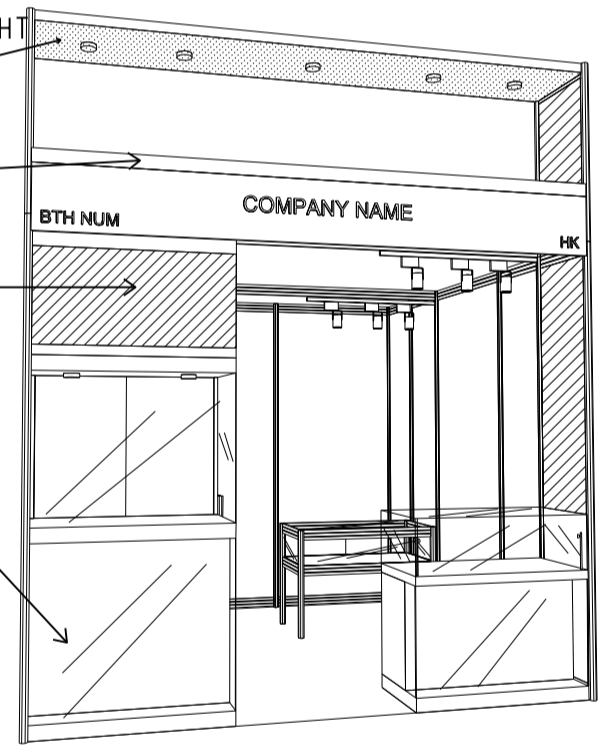

Hall of Antique

3m x 3m x 3.5mH Non-Corner Booth(Option A)

三米乘三米標準攤位

2500H TALL SHOWCASE W/.
WOODEN SWING LOCKABLE DOOR AND
6 X 7W LED DOWNLIGHT
(YELLOW LIGHT)

- PANEL IN 2.5mH
- LED T5 TUBE
- SYSTEM BEAM
- 1000L X 500W X 1000H TABLE SHOWCASE
COUNTER IN STICKER LAMINATION
- 1000L X 500W X 750H TABLE SHOWCASE
- 3 X 7W LED TRACK LIGHT
AT 1M LIGHT TRACK (YELLOW LIGHT)
- 1000H LOW SHOWCASE W/. GLASS SWING DOOR
W/. 2 X 7W LED TRACKLIGHT INSIDE (YELLOW LIGHT)
- 7W LED CEILING DOWNLIGHT

STICKER FIN.
(PANTONE 466C)

STICKER FIN.
PANTONE 462C)

PU SPRAY FIN.
(PANTONE 462C)

CLEAR GLASS
W/. STICKER FIN.

STICKER FIN.
(RESPECT M3171/
PANTONE 462C)

PU SPRAY FIN.
(PANTONE 462C/ RESPECT M3171)

BOOTH SPECIFICATIONS		QTY.
	1000L x 500W x 2500H TALL SHOWCASE W/. WOODEN SWING DOOR AND 6 X 7W LED DOWNLIGHT (YELLOW LIGHT)	1
	1000L x 500W x 1000H LOW SHOWCASE (GLASS DOOR) W/. 2 X 7W LED TRACKLIGHT INSIDE (YELLOW LIGHT)	1
	1000L x 500W x 750H TABLE SHOWCASE	1
	1000L X 500W X 1000H TABLE SHOWCASE COUNTER IN STICKER LAMINATION	1
	3 X 7W LED TRACK LIGHT (YELLOW LIGHT)	3
	LED T5 TUBE (WHITE LIGHT)	1
	7W LED DOWNLIGHT (FOR FASCIA)	5
	BAR STOOL	3
	CEILING BEAM	6M
RUBBISH BIN & CARPET (9sqm.)		