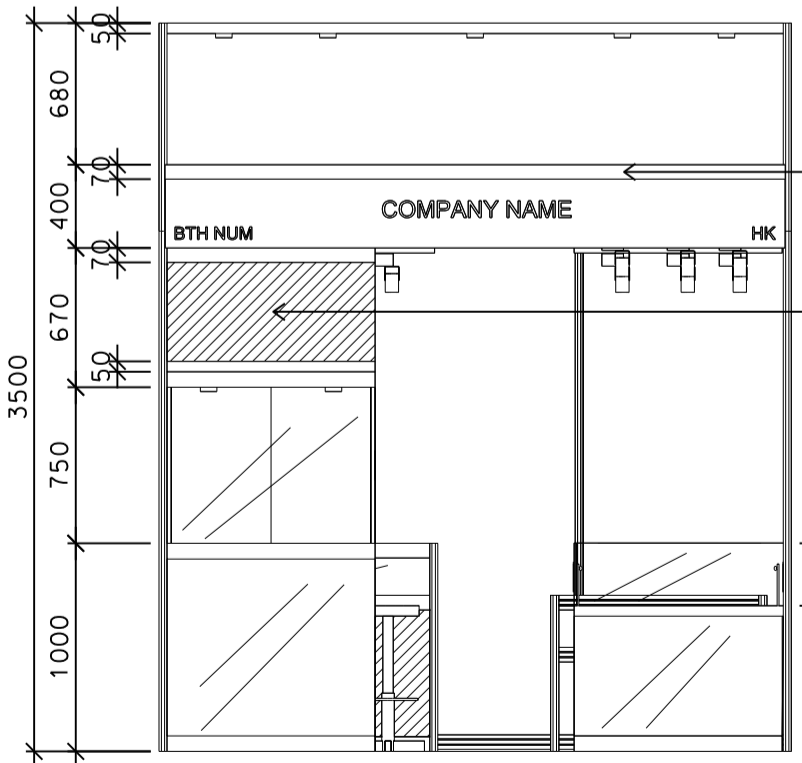

Hall of Antique

3m x 3m x 3.5mH Non-Corner Booth(Option A)

三米乘三米標準攤位

2500H TALL SHOWCASE W/.
WOODEN SWING LOCKABLE DOOR AND
6 X 7W LED DOWNLIGHT
(YELLOW LIGHT)

- PANEL IN 2.5mH
- LED T5 TUBE
- SYSTEM BEAM
- 1000L X 500W X 1000H TABLE SHOWCASE
COUNTER IN STICKER LAMINATION
- 1000L X 500W X 750H TABLE SHOWCASE
- 3 X 7W LED TRACK LIGHT
AT 1M LIGHT TRACK (YELLOW LIGHT)
- 1000H LOW SHOWCASE W/. GLASS SWING DOOR
W/. 2 X 7W LED TRACKLIGHT INSIDE (YELLOW LIGHT)
- 7W LED CEILING DOWNLIGHT

STICKER FIN.
(PANTONE 466C)

STICKER FIN.
PANTONE 462C)

PU SPRAY FIN.
(PANTONE 462C)

CLEAR GLASS
W/. STICKER FIN.

STICKER FIN.
(RESPECT M3171/
PANTONE 462C)

PU SPRAY FIN.
(PANTONE 462C/ RESPECT M3171)

BOOTH SPECIFICATIONS		QTY.
	1000L x 500W x 2500H TALL SHOWCASE W/. WOODEN SWING DOOR AND 6 X 7W LED DOWNLIGHT (YELLOW LIGHT)	1
	1000L x 500W x 1000H LOW SHOWCASE (GLASS DOOR) W/. 2 X 7W LED TRACKLIGHT INSIDE (YELLOW LIGHT)	1
	1000L x 500W x 750H TABLE SHOWCASE	1
	1000L X 500W X 1000H TABLE SHOWCASE COUNTER IN STICKER LAMINATION	1
	3 X 7W LED TRACK LIGHT (YELLOW LIGHT)	3
	LED T5 TUBE (WHITE LIGHT)	1
	7W LED DOWNLIGHT (FOR FASCIA)	5
	BAR STOOL	3
	CEILING BEAM	6M
RUBBISH BIN & CARPET (9sqm.)		