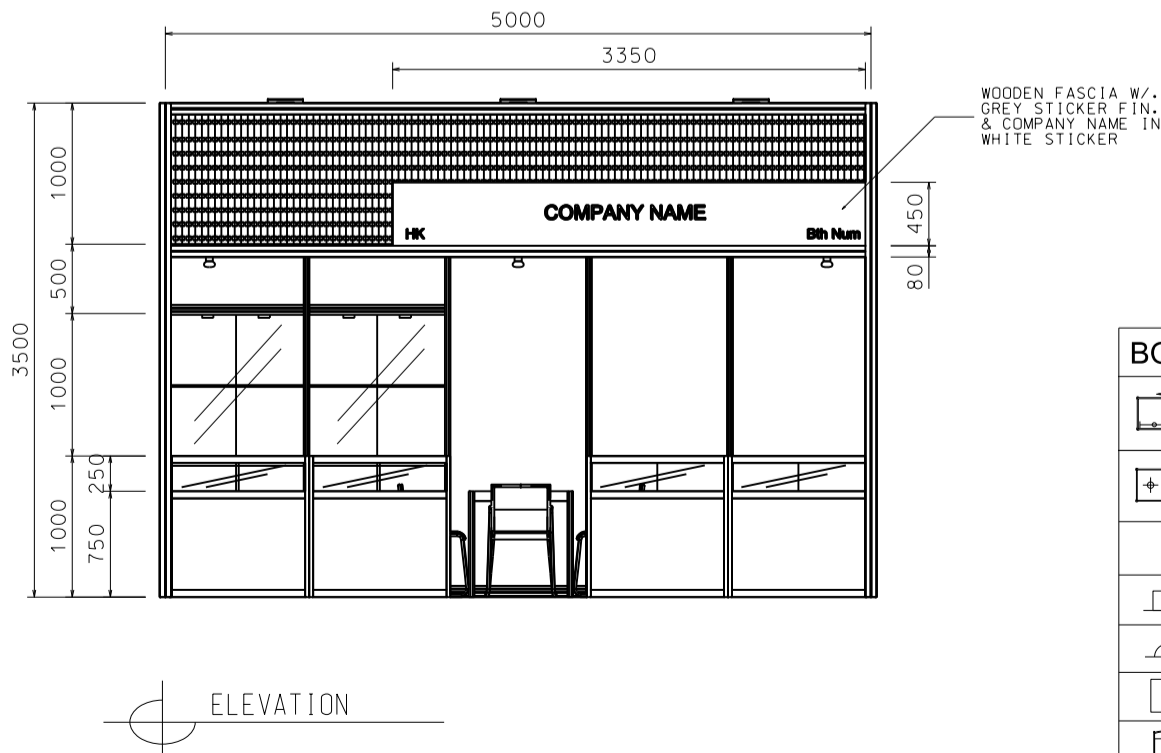

5M x 3M Deluxe Non-Corner Booth (Option C)

五米乘三米攤位

BOOTH SPECIFICATIONS		QTY.
	1000W x 500D x 1000H TABLE SHOWCASE COUNTER IN BLACK LAMINATION, W/. 7W X 3 LED TRACK LIGHT ON 2.5mH	4
	1000W x 500D x 2500H TALL SHOWCASE IN BLACK LAMINATION W/. 2 X 7W LED DOWNLIGHT, 1 LAYER OF GLASS SHELF & GLASS SLIDING DOOR	2
	LONG ARMED SPOTLIGHT (300MM) 13 WATT LED LAMP (YELLOW LIGHT)	3
	LED GILBERT LAMP (FOR FASCIA)	3
	500W SQUARE PIN POWER SOCKET	1
	700W x 700D x 750H MEETING TABLE	1
	BLACK LEATHER CHAIR	3
	CEILING BEAM	5M
	RUBBISH BIN & CARPET (15sqm.)	