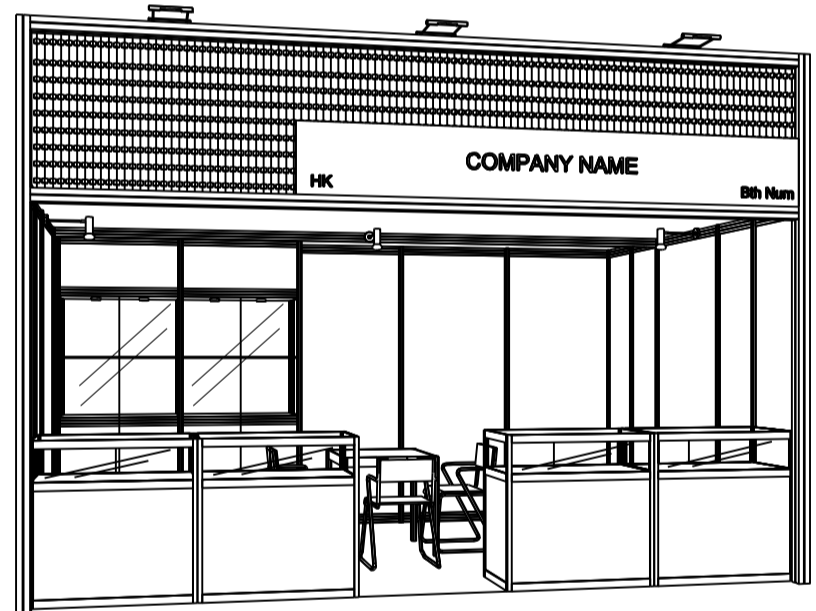

5M x 3M Deluxe Non-Corner Booth (Option C)

五米乘三米攤位

BOOTH SPECIFICATIONS		QTY.
	1000W x 500D x 1000H TABLE SHOWCASE COUNTER IN BLACK LAMINATION, W/. 7W X 3 LED TRACK LIGHT ON 2.5mH	4
	1000W x 500D x 2500H TALL SHOWCASE IN BLACK LAMINATION W/. 2 X 7W LED DOWNLIGHT, 1 LAYER OF GLASS SHELF & GLASS SLIDING DOOR	2
	LONG ARMED SPOTLIGHT (300MM) 13 WATT LED LAMP (YELLOW LIGHT)	3
	LED GILBERT LAMP (FOR FASCIA)	3
	500W SQUARE PIN POWER SOCKET	1
	700W x 700D x 750H MEETING TABLE	1
	BLACK LEATHER CHAIR	3
	CEILING BEAM	5M
	RUBBISH BIN & CARPET (15sqm.)	