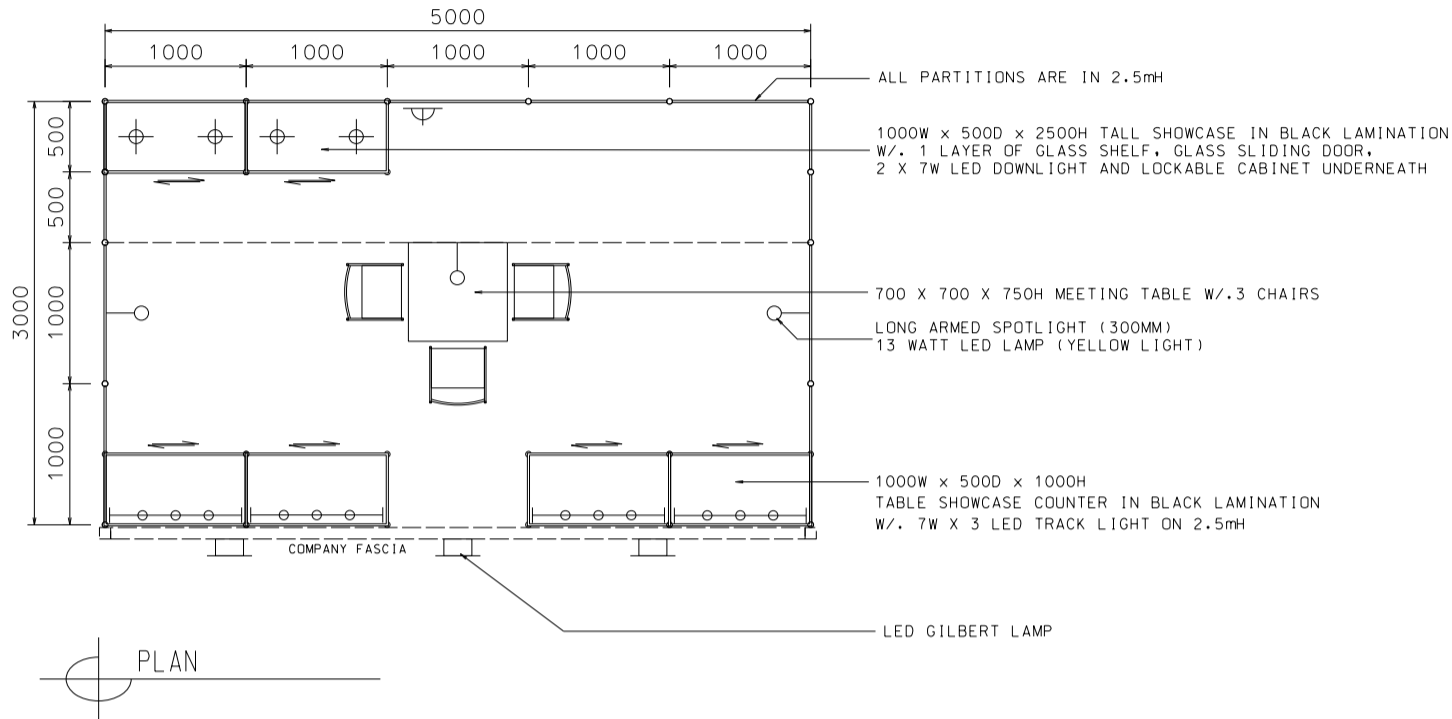

5M x 3M Deluxe Non-Corner Booth (Option C)

五米乘三米攤位

BOOTH SPECIFICATIONS		QTY.
	1000W x 500D x 1000H TABLE SHOWCASE COUNTER IN BLACK LAMINATION, W/. 7W X 3 LED TRACK LIGHT ON 2.5mH	4
	1000W x 500D x 2500H TALL SHOWCASE IN BLACK LAMINATION W/. 2 X 7W LED DOWNLIGHT, 1 LAYER OF GLASS SHELF & GLASS SLIDING DOOR	2
	LONG ARMED SPOTLIGHT (300MM) 13 WATT LED LAMP (YELLOW LIGHT)	3
	LED GILBERT LAMP (FOR FASCIA)	3
	500W SQUARE PIN POWER SOCKET	1
	700W x 700D x 750H MEETING TABLE	1
	BLACK LEATHER CHAIR	3
	CEILING BEAM	5M
	RUBBISH BIN & CARPET (15sqm.)	