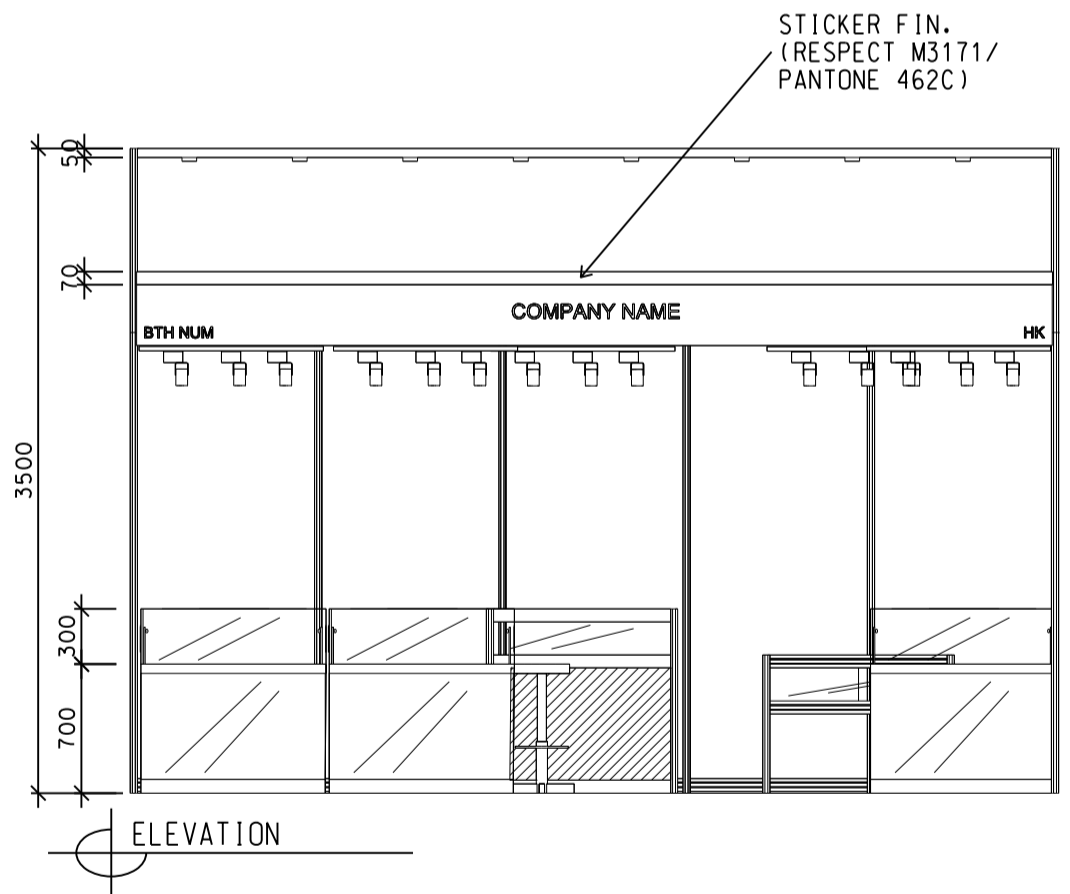

Hall of Antique

5m x 3m x 3.5mH Non-Corner Booth(Option C)

五米乘三米標準攤位

PLAN

BOOTH SPECIFICATIONS		QTY.
	1000L x 500W x 1000H LOW SHOWCASE (GLASS DOOR) W/. 2 X 7W LED TRACKLIGHT INSIDE (YELLOW LIGHT)	3
	1000L x 500W x 750H TABLE SHOWCASE	1
	1000L X 500W X 1000H TABLE SHOWCASE COUNTER IN STICKER LAMINATION	1
	3 X 7W LED TRACK LIGHT (YELLOW LIGHT)	5
	LED T5 TUBE (WHITE LIGHT)	2
	7W LED DOWNLIGHT (FOR FASCIA)	8
	BAR STOOL	4
	CEILING BEAM	10M
	RUBBISH BIN & CARPET (15sqm.)	