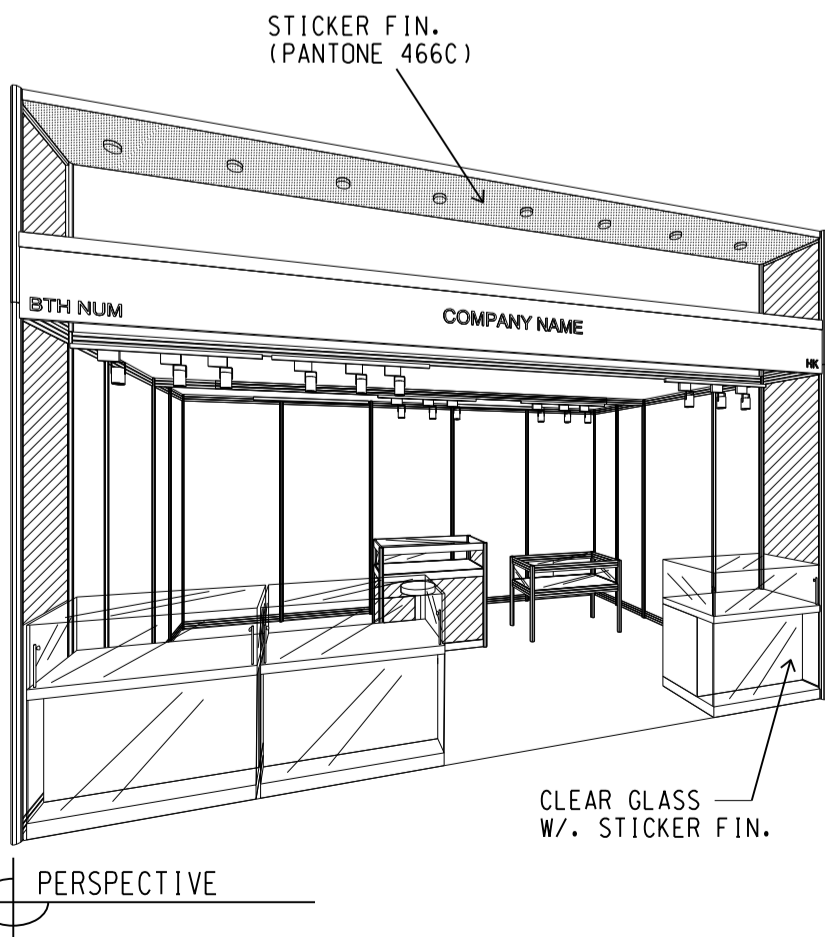

Hall of Antique

5m x 3m x 3.5mH Non-Corner Booth(Option C)

五米乘三米標準攤位

PLAN

BOOTH SPECIFICATIONS		QTY.
	1000L x 500W x 1000H LOW SHOWCASE (GLASS DOOR) W/. 2 X 7W LED TRACKLIGHT INSIDE (YELLOW LIGHT)	3
	1000L x 500W x 750H TABLE SHOWCASE	1
	1000L X 500W X 1000H TABLE SHOWCASE COUNTER IN STICKER LAMINATION	1
	3 X 7W LED TRACK LIGHT (YELLOW LIGHT)	5
	LED T5 TUBE (WHITE LIGHT)	2
	7W LED DOWNLIGHT (FOR FASCIA)	8
	BAR STOOL	4
	CEILING BEAM	10M
	RUBBISH BIN & CARPET (15sqm.)	

*The Hong Kong Trade Development Council reserves the right to change the configuration if necessary.

*如有需要，香港貿易發展局有權更改攤位結構。