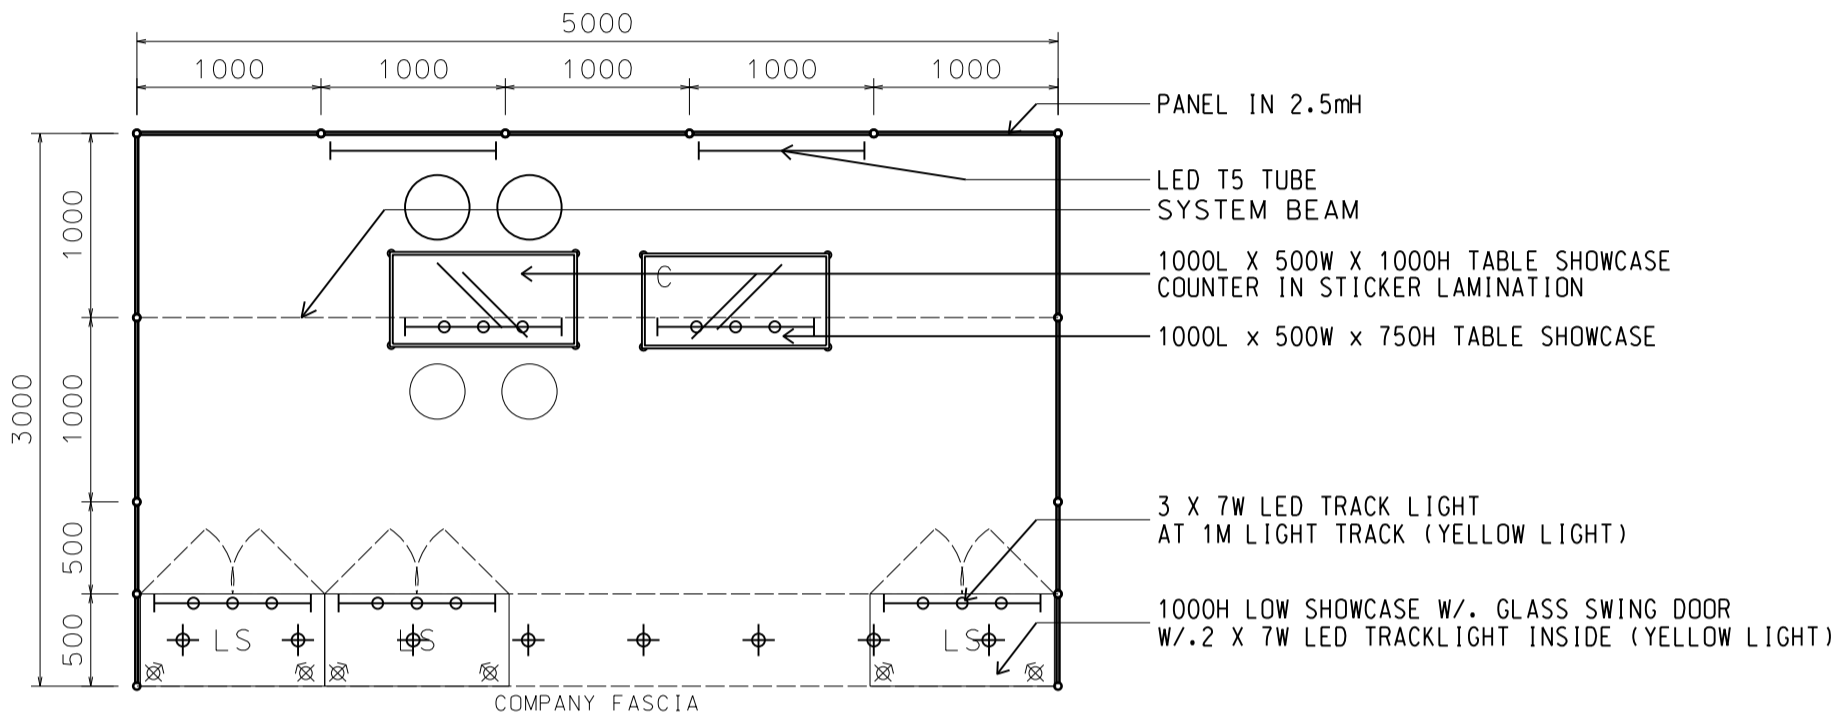

Hall of Antique

5m x 3m x 3.5mH Non-Corner Booth(Option C)

五米乘三米標準攤位

PLAN

BOOTH SPECIFICATIONS		QTY.
	1000L x 500W x 1000H LOW SHOWCASE (GLASS DOOR) W/. 2 X 7W LED TRACKLIGHT INSIDE (YELLOW LIGHT)	3
	1000L x 500W x 750H TABLE SHOWCASE	1
	1000L X 500W X 1000H TABLE SHOWCASE COUNTER IN STICKER LAMINATION	1
	3 X 7W LED TRACK LIGHT (YELLOW LIGHT)	5
	LED T5 TUBE (WHITE LIGHT)	2
	7W LED DOWNLIGHT (FOR FASCIA)	8
	BAR STOOL	4
	CEILING BEAM	10M
	RUBBISH BIN & CARPET (15sqm.)	