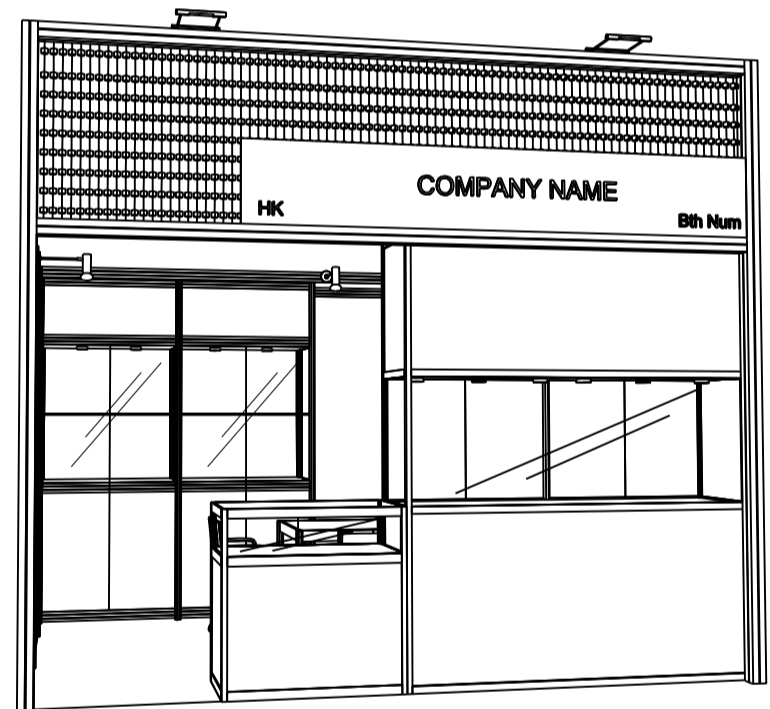

4M x 3M Deluxe Non-Corner Booth (Option B)

四米乘三米攤位

BOOTH SPECIFICATIONS		QTY.
	1000W x 500D x 1000H TABLE SHOWCASE COUNTER IN BLACK LAMINATION, W/. 7W X 3 LED TRACK LIGHT ON 2.5mH	1
	2000W x 500D x 2500H TALL SHOWCASE IN BLACK LAMINATION & WHITE SLIDING DOORS W/. 6 X 7W LED DOWNLIGHT, CABINET UNDERNEATH	1
	1000W x 500D x 2500H TALL SHOWCASE IN BLACK LAMINATION W/. 2 X 7W LED DOWNLIGHT, 1 LAYER OF GLASS SHELF & GLASS SLIDING DOOR	2
	LONG ARMED SPOTLIGHT (300MM) 13 WATT LED LAMP (YELLOW LIGHT)	3
	LED GILBERT LAMP (FOR FASCIA)	2
	500W SQUARE PIN POWER SOCKET	1
	700W x 700D x 750H MEETING TABLE	1
	BLACK LEATHER CHAIR	3
	CEILING BEAM	4M
	RUBBISH BIN & CARPET (12sqm.)	