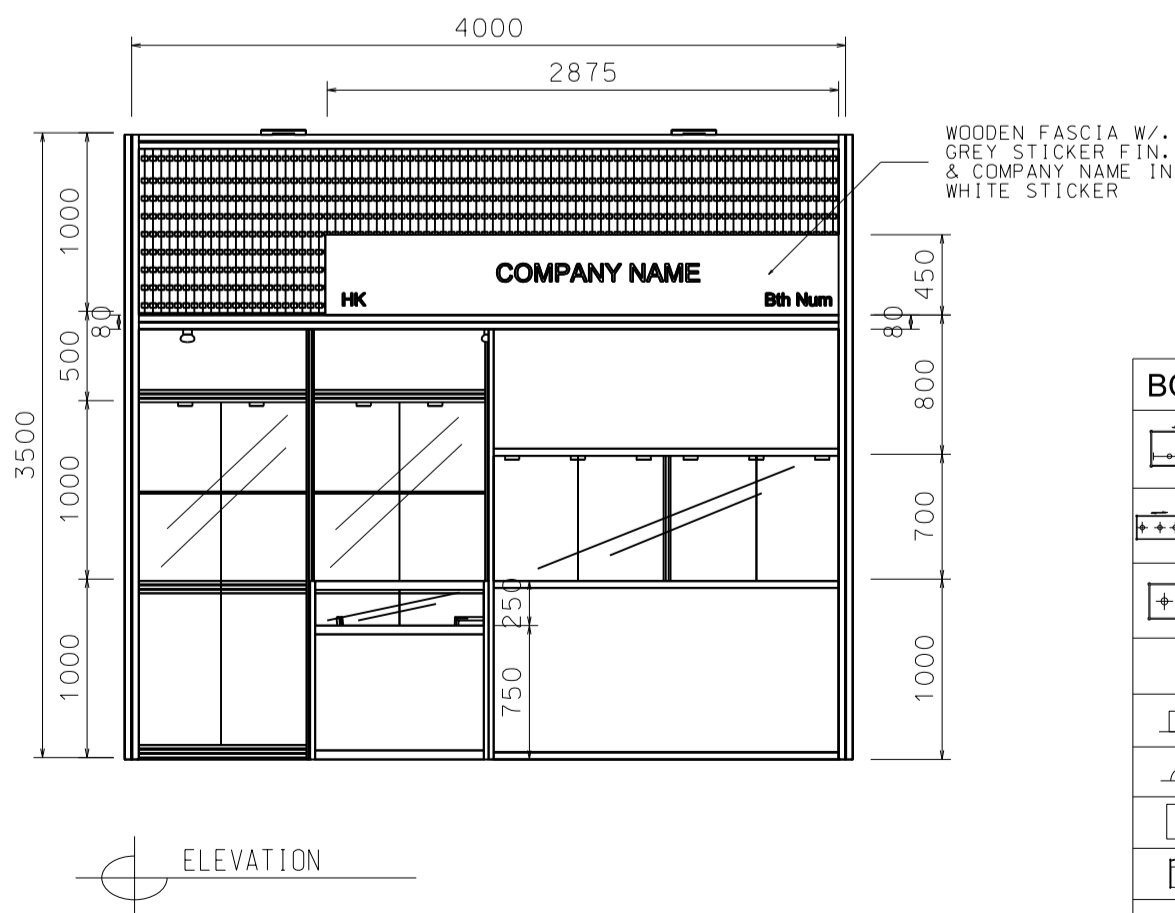

4M x 3M Deluxe Non-Corner Booth (Option B)

四米乘三米攤位

BOOTH SPECIFICATIONS		QTY.
	1000W x 500D x 1000H TABLE SHOWCASE COUNTER IN BLACK LAMINATION, W/. 7W X 3 LED TRACK LIGHT ON 2.5mH	1
	2000W x 500D x 2500H TALL SHOWCASE IN BLACK LAMINATION & WHITE SLIDING DOORS W/. 6 X 7W LED DOWNLIGHT, CABINET UNDERNEATH	1
	1000W x 500D x 2500H TALL SHOWCASE IN BLACK LAMINATION W/. 2 X 7W LED DOWNLIGHT, 1 LAYER OF GLASS SHELF & GLASS SLIDING DOOR	2
	LONG ARMED SPOTLIGHT (300MM) 13 WATT LED LAMP (YELLOW LIGHT)	3
	LED GILBERT LAMP (FOR FASCIA)	2
	500W SQUARE PIN POWER SOCKET	1
	700W x 700D x 750H MEETING TABLE	1
	BLACK LEATHER CHAIR	3
	CEILING BEAM	4M
	RUBBISH BIN & CARPET (12sqm.)	