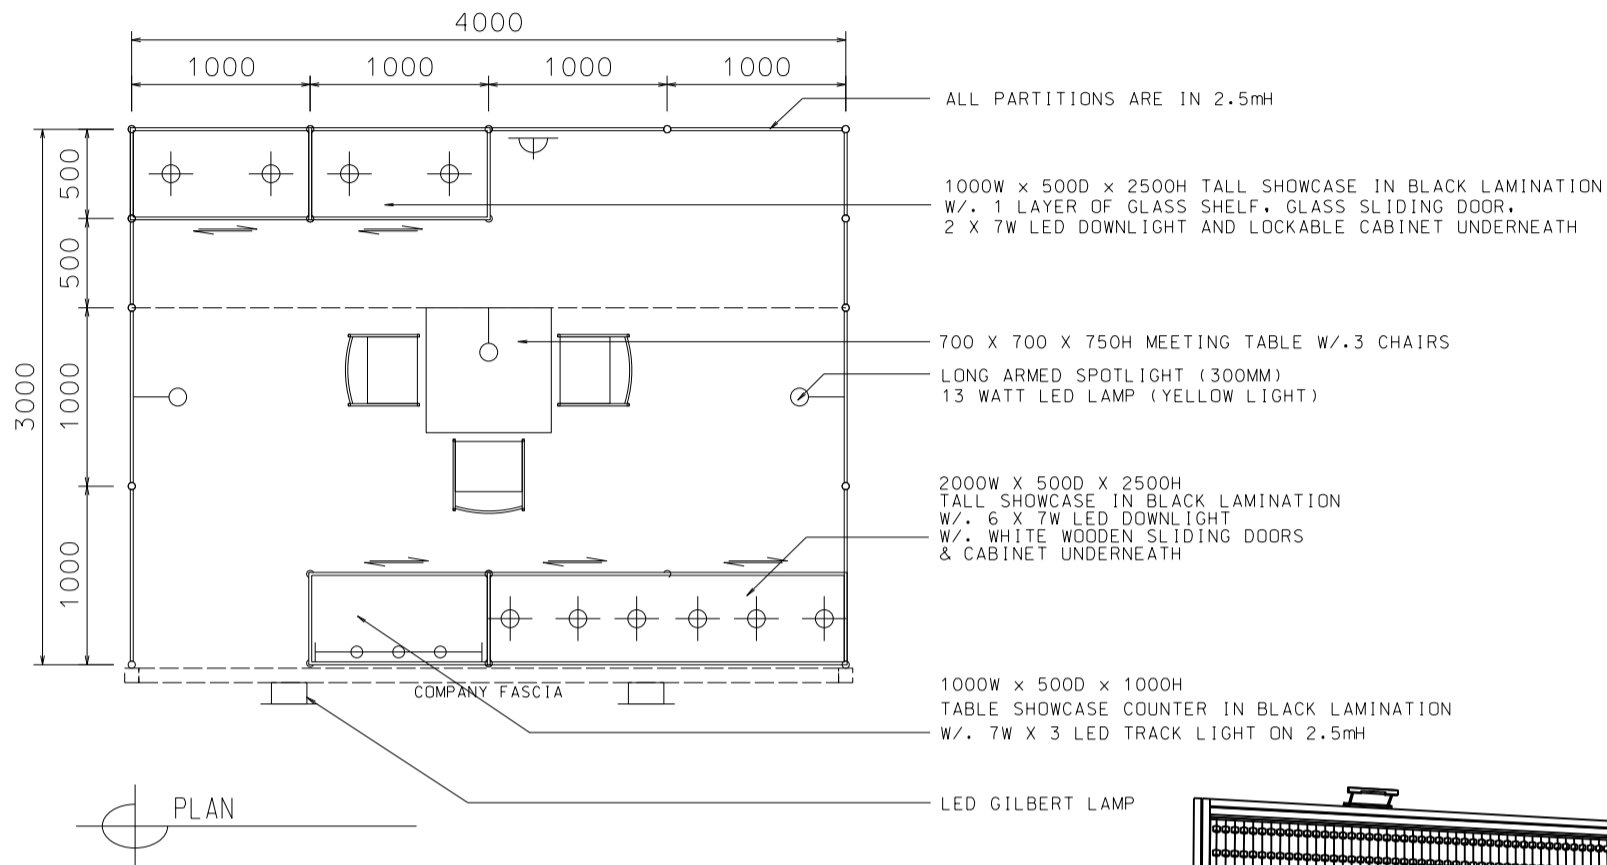

4M x 3M Deluxe Non-Corner Booth (Option B)

四米乘三米攤位

BOOTH SPECIFICATIONS		QTY.
	1000W x 500D x 1000H TABLE SHOWCASE COUNTER IN BLACK LAMINATION, W/. 7W X 3 LED TRACK LIGHT ON 2.5mH	1
	2000W x 500D x 2500H TALL SHOWCASE IN BLACK LAMINATION & WHITE SLIDING DOORS W/. 6 X 7W LED DOWNLIGHT, CABINET UNDERNEATH	1
	1000W x 500D x 2500H TALL SHOWCASE IN BLACK LAMINATION W/. 2 X 7W LED DOWNLIGHT, 1 LAYER OF GLASS SHELF & GLASS SLIDING DOOR	2
	LONG ARMED SPOTLIGHT (300MM) 13 WATT LED LAMP (YELLOW LIGHT)	3
	LED GILBERT LAMP (FOR FASCIA)	2
	500W SQUARE PIN POWER SOCKET	1
	700W x 700D x 750H MEETING TABLE	1
	BLACK LEATHER CHAIR	3
	CEILING BEAM	4M
	RUBBISH BIN & CARPET (12sqm.)	