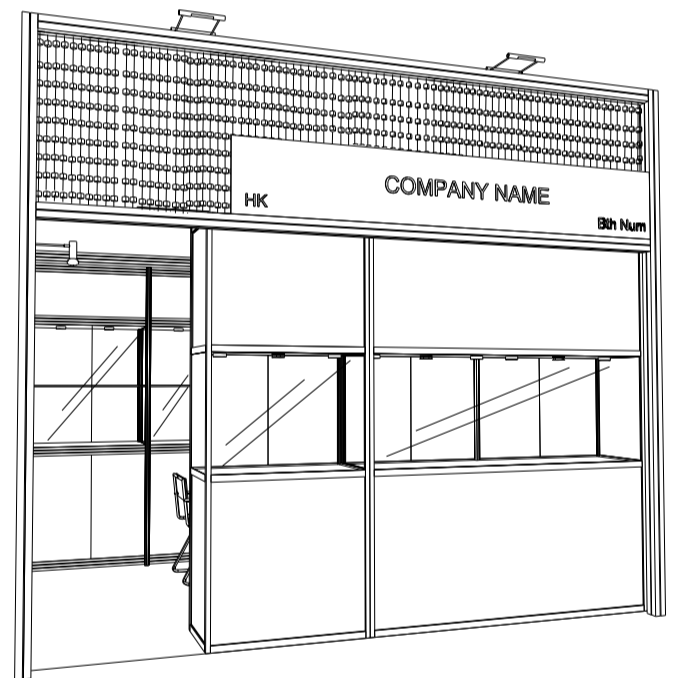

4M x 3M Deluxe Non-Corner Booth (Option A)

四米乘三米攤位

BOOTH SPECIFICATIONS		QTY.
	2000W x 500D x 2500H TALL SHOWCASE IN BLACK LAMINATION & WHITE SLIDING DOORS W/. 6 X 7W LED DOWNLIGHT, CABINET UNDERNEATH	1
	1000W x 500D x 2500H TALL SHOWCASE IN BLACK LAMINATION & WHITE SLIDING DOORS W/. 3 X 7W LED DOWNLIGHT, CABINET UNDERNEATH	1
	1000W x 500D x 2500H TALL SHOWCASE IN BLACK LAMINATION W/. 1 LAYER GLASS SHELF, GLASS SLIDING DOORS & 2 X 7W LED DOWNLIGHT	2
	LONG ARMED SPOTLIGHT (300MM) 13 WATT LED LAMP (YELLOW LIGHT)	3
	LED GILBERT LAMP (FOR FASCIA)	2
	500W SQUARE PIN POWER SOCKET	1
	700W x 700D x 750H MEETING TABLE	1
	BLACK LEATHER CHAIR	3
	CEILING BEAM	4M
	RUBBISH BIN & CARPET (12sqm.)	