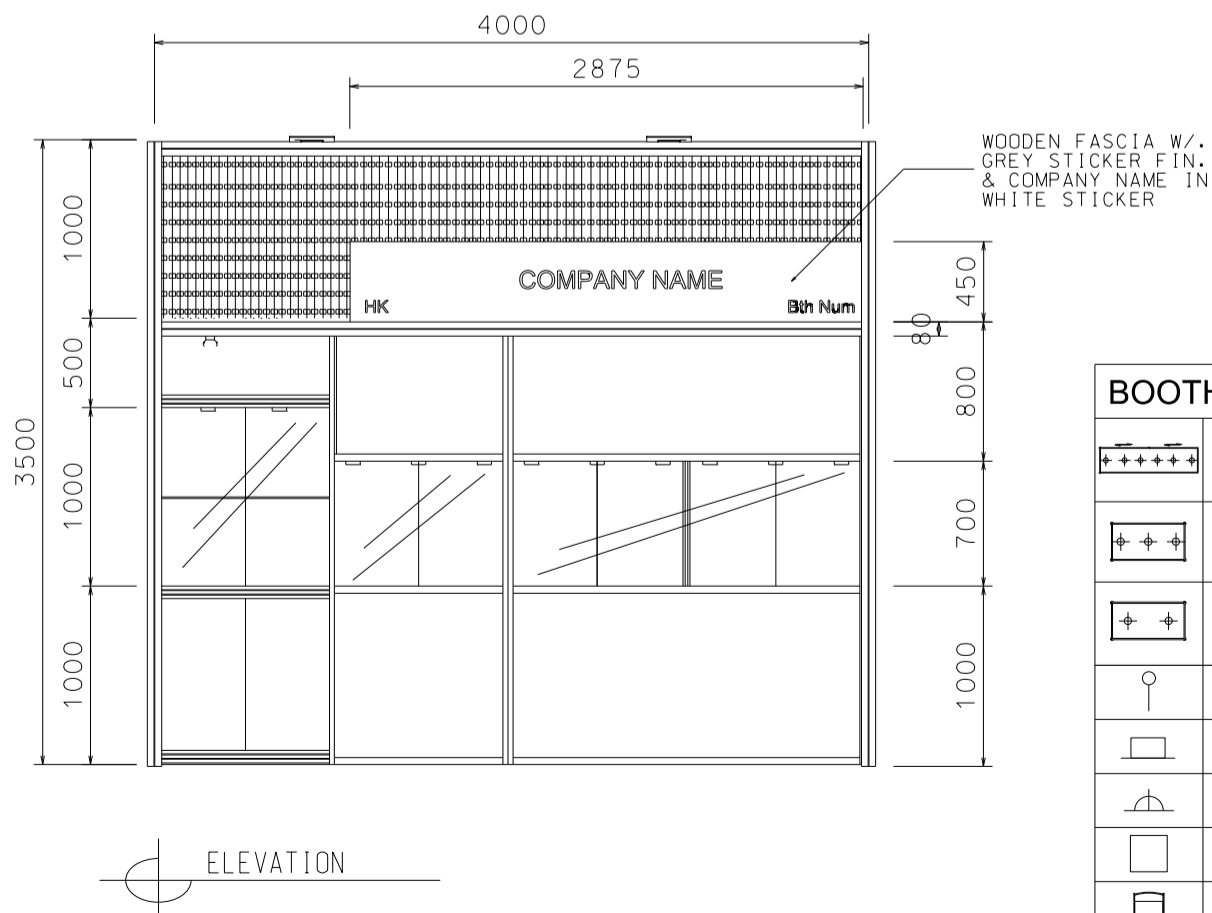

4M x 3M Deluxe Non-Corner Booth (Option A)

四米乘三米攤位

BOOTH SPECIFICATIONS		QTY.
	2000W x 500D x 2500H TALL SHOWCASE IN BLACK LAMINATION & WHITE SLIDING DOORS W/. 6 X 7W LED DOWNLIGHT, CABINET UNDERNEATH	1
	1000W x 500D x 2500H TALL SHOWCASE IN BLACK LAMINATION & WHITE SLIDING DOORS W/. 3 X 7W LED DOWNLIGHT, CABINET UNDERNEATH	1
	1000W x 500D x 2500H TALL SHOWCASE IN BLACK LAMINATION W/. 1 LAYER GLASS SHELF, GLASS SLIDING DOORS & 2 X 7W LED DOWNLIGHT	2
	LONG ARMED SPOTLIGHT (300MM) 13 WATT LED LAMP (YELLOW LIGHT)	3
	LED GILBERT LAMP (FOR FASCIA)	2
	500W SQUARE PIN POWER SOCKET	1
	700W x 700D x 750H MEETING TABLE	1
	BLACK LEATHER CHAIR	3
	CEILING BEAM	4M
	RUBBISH BIN & CARPET (12sqm.)	