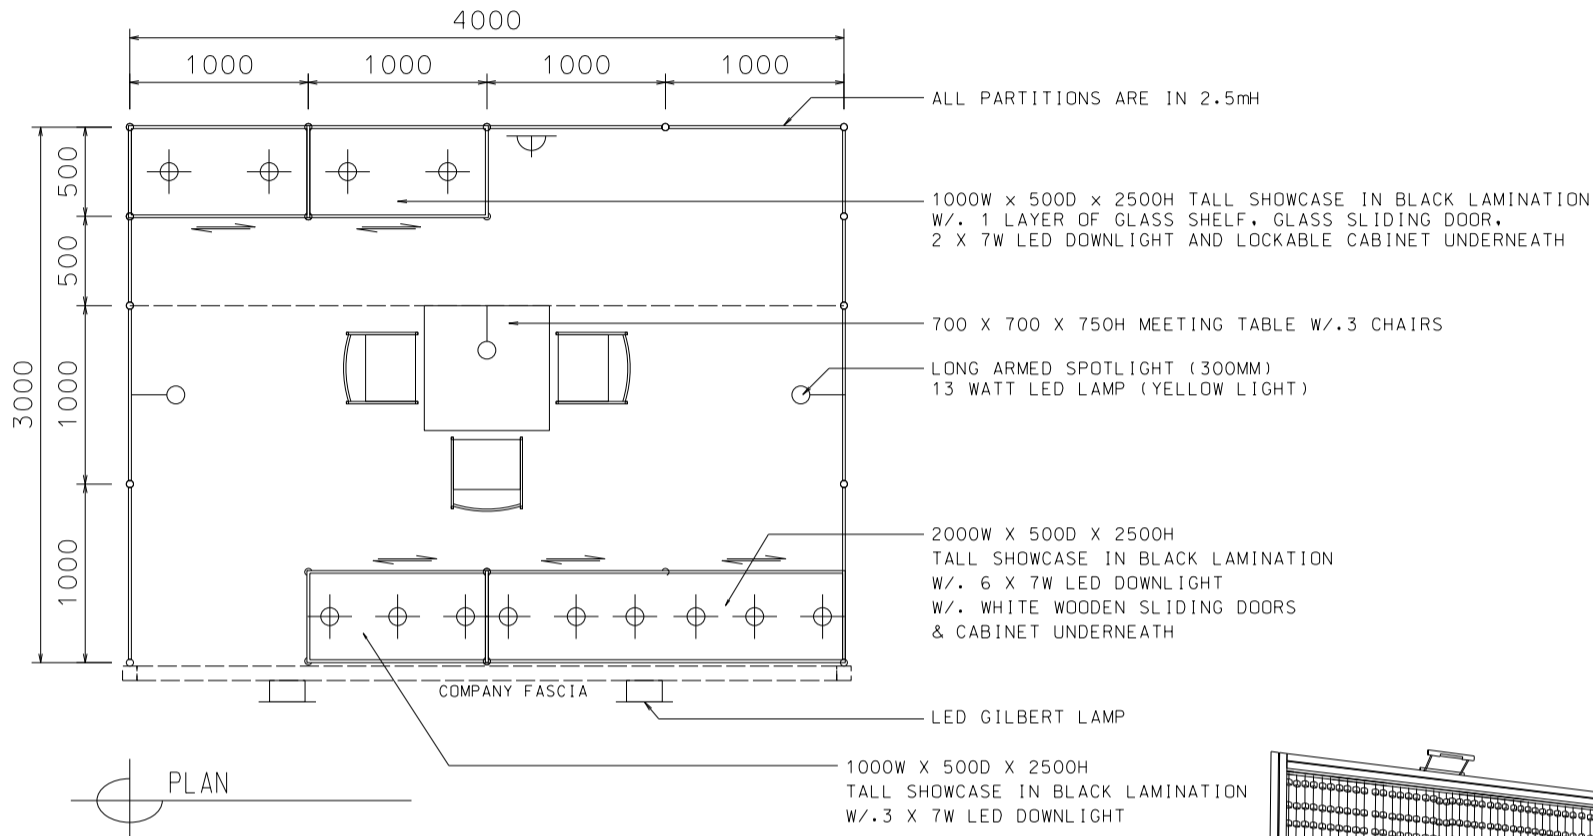

4M x 3M Deluxe Non-Corner Booth (Option A)

四米乘三米攤位

BOOTH SPECIFICATIONS		QTY.
	2000W x 500D x 2500H TALL SHOWCASE IN BLACK LAMINATION & WHITE SLIDING DOORS W/. 6 X 7W LED DOWNLIGHT, CABINET UNDERNEATH	1
	1000W x 500D x 2500H TALL SHOWCASE IN BLACK LAMINATION & WHITE SLIDING DOORS W/. 3 X 7W LED DOWNLIGHT, CABINET UNDERNEATH	1
	1000W x 500D x 2500H TALL SHOWCASE IN BLACK LAMINATION W/. 1 LAYER GLASS SHELF, GLASS SLIDING DOORS & 2 X 7W LED DOWNLIGHT	2
	LONG ARMED SPOTLIGHT (300MM) 13 WATT LED LAMP (YELLOW LIGHT)	3
	LED GILBERT LAMP (FOR FASCIA)	2
	500W SQUARE PIN POWER SOCKET	1
	700W x 700D x 750H MEETING TABLE	1
	BLACK LEATHER CHAIR	3
	CEILING BEAM	4M
	RUBBISH BIN & CARPET (12sqm.)	