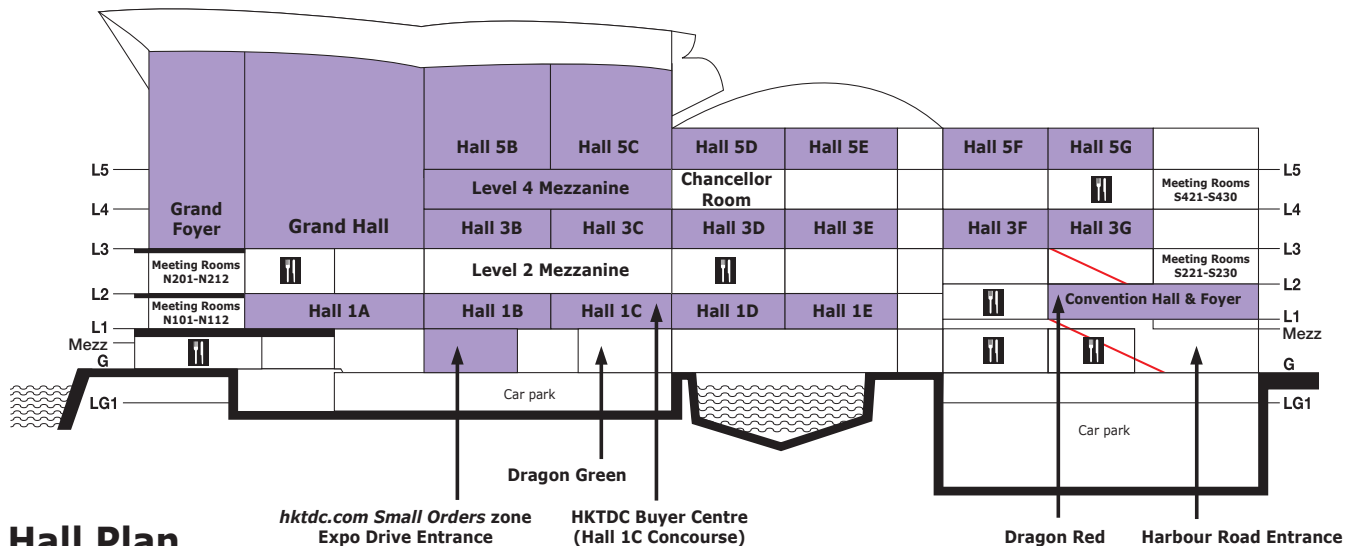

Guide to Zones and Group Pavilions

Zone	Hall Location/Site
Antique & Vintage Jewellery Galleria	Convention Hall & Foyer
Designer Galleria	Hall 1 Concourse
Fine Jewellery	Halls 3F & Concourse, 5C & 5E
Hall of Extraordinary • Fine Jewellery	Grand Hall & Foyer, Hall 3B
Hall of Fame • Brand Name Fine Jewellery	Halls 3B-C
Hall of Jade Jewellery	Hall 1B
Hall of Time	Hall 3C
Jewellery Accessories	Halls 3F-G
Jewellery Display & Packaging Material	Hall 5B

Zone	Hall Location/Site
Semi-Precious & Pearl Jewellery	Halls 5C-D, Level 4 Mezzanine
Silver, Titanium & Stainless Steel Jewellery	Halls 3F-G, 5F-G
Small-Order Zone	Expo Drive Entrance
Testing, Inspection and Certification	Hall 3D Concourse, Hall 5 Concourse
Tools & Equipment	Hall 5B
Trade Associations & Publications	Halls 1B, 5D
Treasures of Craftsmanship • Carvings and decorative arts made of gold, silver or gems	Hall 3F
Wedding Bijoux	Hall 3C
World of Glamour - Fine Jewellery	Halls 1A-E, 3D-E

Hall Plan

*Subject to change as of 24 January 2017

— To access Convention Hall, please use the escalator or lift at Harbour Road Entrance or Hall 3G.

Booth Legend

CEC 1A-A01

↑ Venue ↑ Hall Location/Site ↑ Aisle ↑ Booth Number

Hall Location/Site	Level
CEC 1A-1E	Halls 1A-1E L1
CEC 1CON	Hall 1 Concourse L1
CEC CH	Convention Hall & Foyer L1
CEC 3B-3G	Halls 3B-3G L3
CEC 3CON	Hall 3 Concourse L3
CEC GH	Grand Hall & Foyer L3
CEC M4	Level 4 Mezzanine L4
CEC 5B-5G	Halls 5B-5G L5
CEC 5CON	Hall 5 Concourse L5
ED	Expo Drive Entrance GF