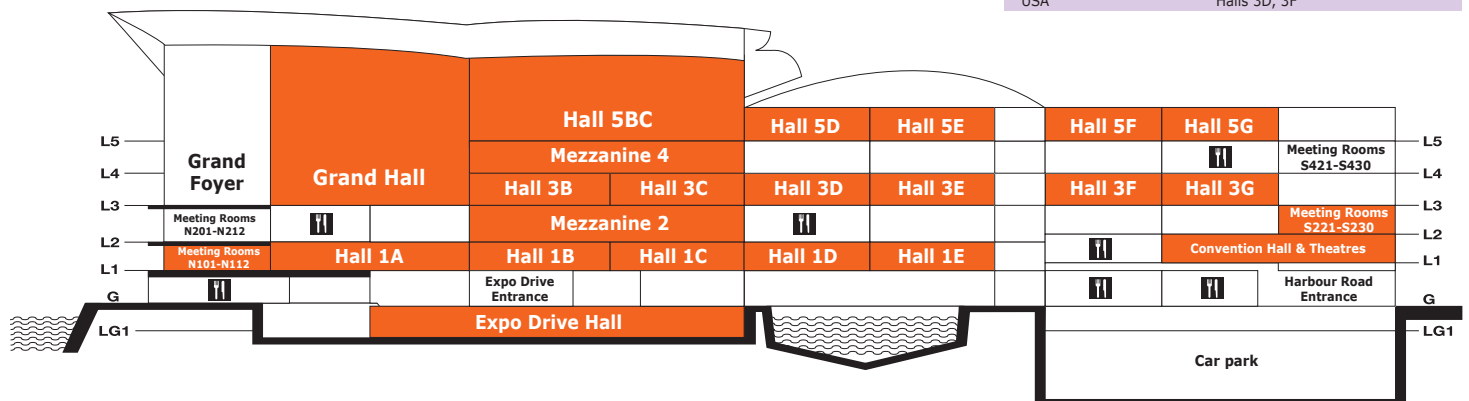

Group Pavilions	Location
Belgium	Hall 3F
Brazil	Hall 3E
Chinese mainland	Halls 5B, 5F • Convention Hall Expo Drive Hall
Germany	Hall 3D
India	Hall 3D-E • Halls 5B, 5F Expo Drive Hall
International Colored Gemstone Association	Hall 3E

Group Pavilions	Location
Israel	Halls 3D, 3F-G
Italy	Hall 3B-C & Concourse
Japan	Halls 3C-D • Hall 5F Expo Drive Hall
Japan Jewellery Association	Hall 3D
Platinum Pavilion	Halls 3C-D
Korea	Hall 5C
Malaysia	Halls 5B-C

Group Pavilions	Location
Philippines	Hall 5C
Singapore	Hall 5C
Spain	Hall 3E
Sri Lanka	Hall 3F
Taiwan	Halls 5C-E • Expo Drive Hall
Thailand	Halls 3B-C, 3G Hall 5B & Concourse Expo Drive Hall
Turkey	Halls 5B-C
USA	Halls 3D, 3F