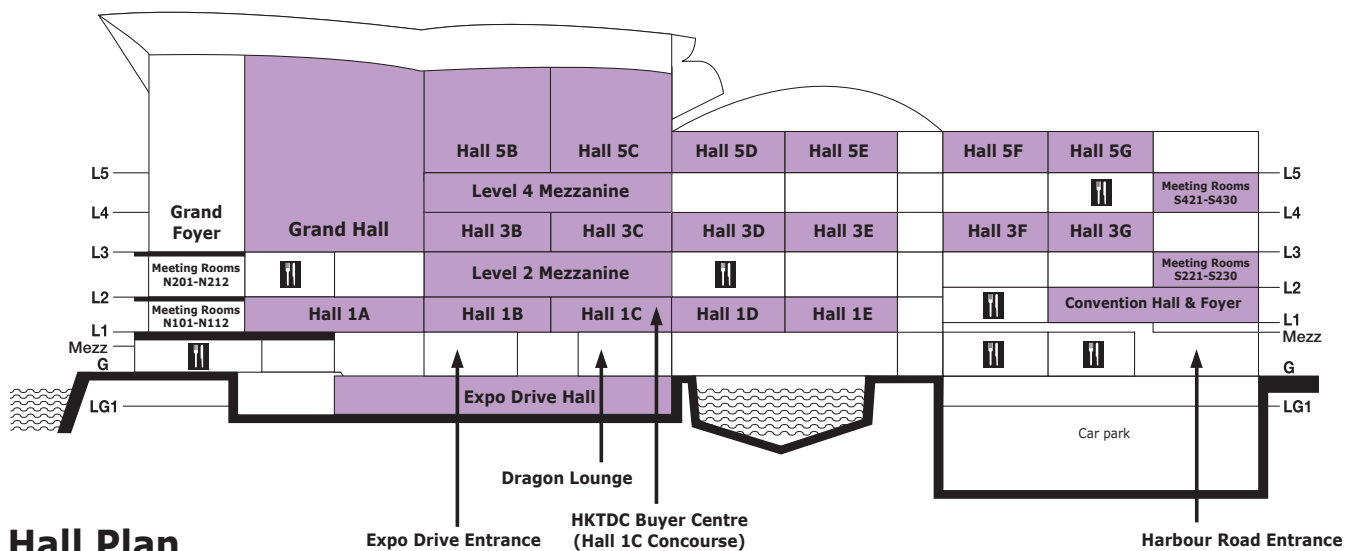

Guide to Zones and Group Pavilions

Zone	Hall Location/Site
Antique & Vintage Jewellery Galleria	Level 2 Mezzanine
Cultured Pearls, Fresh Water Pearls	Halls 5F-G
Designer Galleria	Hall 1 Concourse
Exclusive Showroom (Diamonds)	Meeting Rooms S221-S230, S421-S430
Fine Jewellery	Halls 1A-E, Halls 3B-E, Expo Drive Hall
Finished Jewellery	Level 4 Mezzanine
Hall of Chic	Expo Drive Hall
• Fine Jewellery	
• Silver Jewellery	
Hall of Extraordinary	Grand Hall
• Fine Jewellery	
Hall of Fame	Hall 3E
• Renowned Fine Jewellery	
Hall of Jade Jewellery	Hall 1B
Hall of Nature	Hall 3E South Concourse, Hall 3F
• Loose Diamonds & Precious Stones	
• South Sea Pearls, Tahiti Pearls	

Group Pavilion	Hall Location/Site
Belgium	Hall 3F
Brazil	Halls 3D-E
Chinese mainland	Halls 5B, 5F, Expo Drive Hall, Convention Hall
Germany	Hall 3D
India	Halls 3E, 5B, 5D-E, Expo Drive Hall
International Colored Gemstone Association	Hall 3E
Israel	Halls 3D, 3F-G
Italy	Hall 3C, Hall 3 Concourse
Japan	Halls 3C, 5F
Japan Jewellery Association	Hall 3D

Group Pavilion	Hall Location/Site
Korea	Hall 5C
Malaysia	Halls 5B-C
Philippines	Hall 5C
Platinum Pavilion	Halls 3C-D
Singapore	Hall 5C
Spain	Hall 3E
Sri Lanka	Hall 3F
Taiwan	Halls 5C-E, Expo Drive Hall
Thailand	Halls 3B-C, 3G, 5B, Hall 5B Concourse, Expo Drive Hall
Turkey	Halls 5B-C
USA	Halls 3D, 3F

Booth Legend

Hall Location/Site		Level
1A-1E	Halls 1A-1E	L1
1CON	Hall 1 Concourse	L1
3B-3G	Halls 3B-3G	L3
3CON	Hall 3 Concourse	L3
5B-5G	Halls 5B-5G	L5
5CON	Hall 5 Concourse	L5
ED	Expo Drive Hall	LG
CH	Convention Hall, Foyer & Mezzanine	L1
GH	Grand Hall	L3
M2	Level 2 Mezzanine	L2
M4	Level 4 Mezzanine	L4
S221	Meeting Rooms S221-S230	L2
S421	Meeting Rooms S421-S430	L4