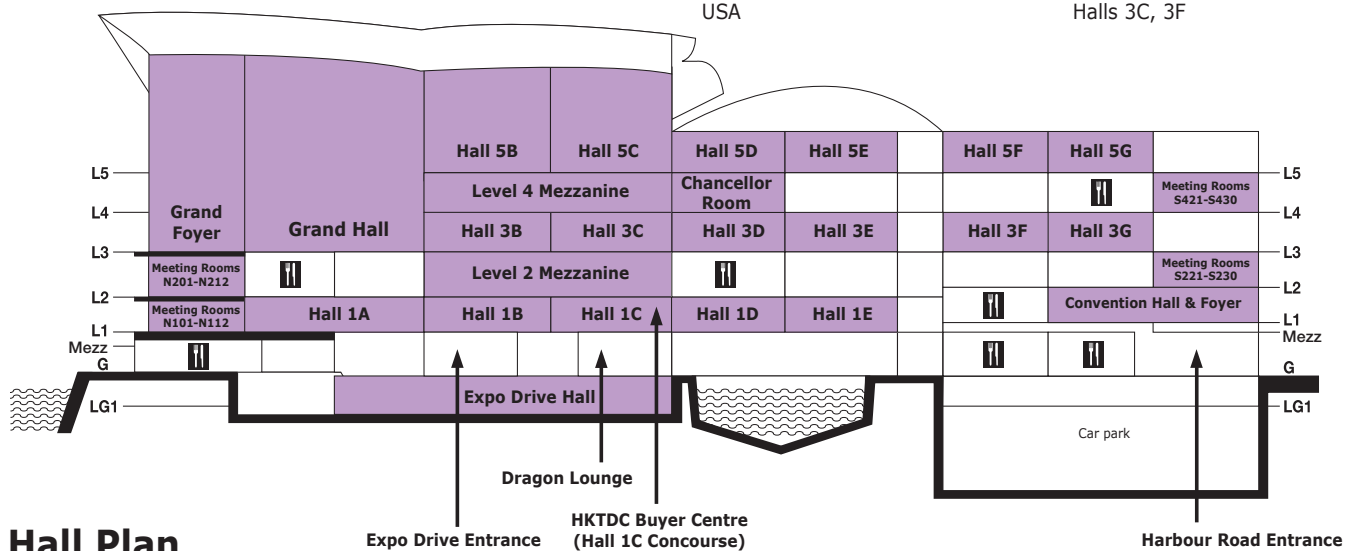

Guide to Zones and Group Pavilions

| Zone | Hall Location/Site |
|--------------------------------------|------------------------------------|
| Antique & Vintage Jewellery Galleria | Level 2 Mezzanine |
| Cultured Pearls, Fresh Water Pearls | Halls 5F-G |
| Designer Galleria | Hall 1 Concourse |
| Exclusive Showroom (Diamonds) | Meeting Rooms S221-S230, S421-S430 |
| Fine Jewellery | Halls 1A-E, 3B-E, Expo Drive Hall |
| Finished Jewellery | Level 4 Mezzanine |
| Hall of Chic | Expo Drive Hall |
| • Fine Jewellery | |
| • Silver Jewellery | |
| Hall of Extraordinary | Grand Hall & Foyer |
| • Fine Jewellery | |
| Hall of Fame | Hall 3E |
| • Renowned Fine Jewellery | |
| Hall of Jade Jewellery | Hall 1B |
| Hall of Nature | Hall 3F & Concourse |
| • Loose Diamonds & Precious Stones | |
| • South Sea Pearls, Tahiti Pearls | |

| Group Pavilion | Hall Location/Site |
|--|---|
| Belgium | Halls 3F-G |
| Brazil | Hall 3E |
| Chinese mainland | Halls 5B, 5G, Convention Hall, Expo Drive Hall |
| Colombia | Hall 3G |
| Germany | Hall 3D |
| India | Halls 3D, 5B, 5E Expo Drive Hall, Meeting Room N201 |
| International Colored Gemstone Association | Hall 3E |
| Israel | Halls 3D, 3F-G, Chancellor Room |
| Italy | Hall 3C & Concourse |

Booth Legend

| Hall Location/Site | | Level |
|--------------------|-------------------------|-------|
| 1A-1E | Halls 1A-1E | L1 |
| 1CON | Hall 1 Concourse | L1 |
| 3B-3G | Halls 3B-3G | L3 |
| 3CON | Hall 3 Concourse | L3 |
| 5B-5G | Halls 5B-5G | L5 |
| 5CON | Hall 5 Concourse | L5 |
| ED | Expo Drive Hall | LG1 |
| CH | Convention Hall & Foyer | L1 |
| CR | Chancellor Room | L4 |
| GH | Grand Hall & Foyer | L3 |
| M2 | Level 2 Mezzanine | L2 |
| M4 | Level 4 Mezzanine | L4 |
| N101 | Meeting Rooms N101-N112 | L1 |
| N201 | Meeting Rooms N201-N212 | L2 |
| S221 | Meeting Rooms S221-S230 | L2 |
| S421 | Meeting Rooms S421-S430 | L4 |